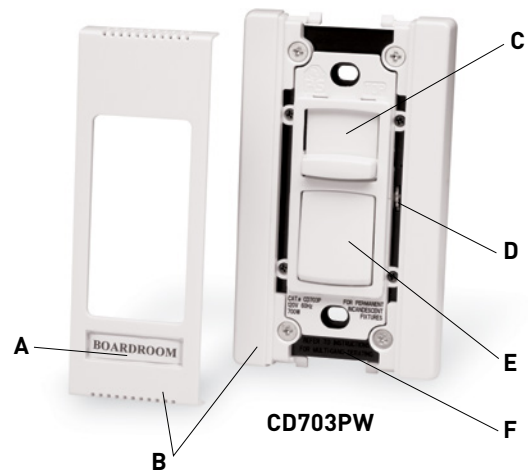

COMMERCIAL DIMMERS & FAN SPEED CONTROLS

Titan® Series Dimmers & Fan Speed Controls

CD703PW

Titan Commercial Dimmers

- A. Exclusive labeling system has a built-in label holder** enabling instant circuit identification; looks clean and professional.
- B. Included end-caps and spacers** screw directly to heat sinks; center plate snaps easily on and off.
- C. Enclosed slider** helps prevent dust and dirt contamination.
- D. Exclusive adjustable limit control in incandescent dimmers saves energy** and extends bulb life — reduces maximum output by up to 10 percent.
- E. Air-gap switch**
- F. Improved heat management** enables superior load ratings.

Included screwless wall plate components make it easy to assemble a custom multi-gang wall plate in any configuration — saving money and time.

Preset models feature large ON/OFF button and single pole/three-way functionality.

A complete solution for easy, economical multi-gang installations.

The Wattstopper Titan® Series dimmers have key features designed to increase installer productivity. Each comes with all the screwless wall plate components necessary for single gang or multi-gang installations. No need to order any additional components such as long-lead time custom wall plates to finish the job. Complete the installation with everything right out of the box, increasing productivity by finishing up in one visit instead of several.

Features

- Field configurable wall plate system.
- Labeling system.
- Adjustable top end output voltage.
- Shipped with protective film.
- Rugged construction.
- Superior ratings with a minimum of de-rating when ganged.
- Simple to plan the rough-in.
- Available in single pole slide-to-OFF and single pole/3-way preset models.
- Attractive European styling.
- Eye-catching packaging.
- Exclusive adaptor kit to install other decorator-style opening devices under the Titan® wall plate system. (See Page O-21.)
- Blank center plate included.