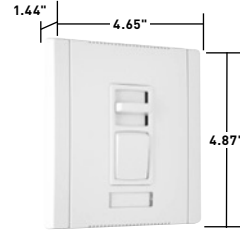

CD2003PW - Wide

CATALOG NUMBER	DESCRIPTION	RATINGS	NARROW OR WIDE	COLOR
INCANDESCENT				
CD700I CD700W CD700 CD700GRY CD700BK CD700LA	Single Pole, Slide-to-OFF	120V, 700W	Narrow	Ivory White Brown Gray Black Light Almond
CD703PI CD703PW CD703P CD703PGRY CD703PBK CD703PLA	Single Pole/3-Way, Preset	120V, 700W	Narrow	Ivory White Brown Gray Black Light Almond
CD1100I CD1100W CD1100 CD1100GRY CD1100BK CD1100LA	Single Pole, Slide-to-OFF	120V, 1100W	Narrow	Ivory White Brown Gray Black Light Almond
CD1103PI CD1103PW CD1103P CD1103PGRY CD1103PBK CD1103PLA	Single Pole/3-Way, Preset	120V, 1100W	Narrow	Ivory White Brown Gray Black Light Almond
CD1600I CD1600W CD1600 CD1600GRY CD1600BK CD1600LA	Single Pole, Slide-to-OFF	120V, 1600W	Wide	Ivory White Brown Gray Black Light Almond
CD1603PI CD1603PW CD1603P CD1603PGRY CD1603PBK CD1603PLA	Single Pole/3-Way, Preset	120V, 1600W	Wide	Ivory White Brown Gray Black Light Almond
CD2000I CD2000W CD2000 CD2000GRY CD2000BK CD2000LA	Single Pole, Slide-to-OFF	120V, 2000W	Wide	Ivory White Brown Gray Black Light Almond
CD2003PI CD2003PW CD2003P CD2003PGRY CD2003PBK CD2003PLA	Single Pole/3-Way, Preset	120V, 2000W	Wide	Ivory White Brown Gray Black Light Almond

Features

- Field configurable wall plate system.
- Labeling system.
- Adjustable top end output voltage.
- Shipped with protective film.
- Rugged construction.
- Superior ratings with a minimum of de-rating when ganged.
- Simple to plan the rough-in.
- Available in single pole slide-to-OFF and single pole/3-way preset models.
- Attractive European styling.
- Eye-catching packaging.
- Exclusive adaptor kit to install other decorator-style opening devices under the Titan® wall plate system. (See Page O-21.)
- Blank center plate included.

For technical specifications, de-rating, and rough-in box charts, see U-170.

All devices listed on this page conform to NEMA WD-1 and WD-6. UL Listed and CSA Certified.