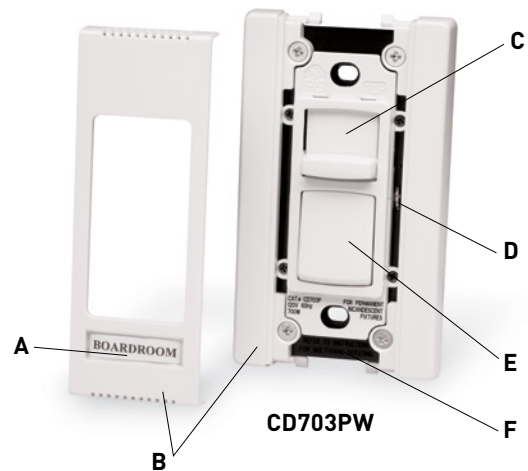

COMMERCIAL DIMMERS & FAN SPEED CONTROLS

Titan® Series Dimmers & Fan Speed Controls

A complete solution for easy, economical multi-gang installations.

The Wattstopper Titan® Series dimmers have key features designed to increase installer productivity. Each comes with all the screwless wall plate components necessary for single gang or multi-gang installations. No need to order any additional components such as long-lead time custom wall plates to finish the job. Complete the installation with everything right out of the box, increasing productivity by finishing up in one visit instead of several.

CD703PW

Titan Commercial Dimmers

- **A. Exclusive labeling system has a built-in label holder** enabling instant circuit identification; looks clean and professional.
- **B. Included end-caps and spacers** screw directly to heat sinks; center plate snaps easily on and off.
- **C. Enclosed slider** helps prevent dust and dirt contamination.
- **D. Exclusive adjustable limit control in incandescent dimmers saves energy** and extends bulb life — reduces maximum output by up to 10 percent.
- **E. Air-gap switch**
- **F. Improved heat management** enables superior load ratings.

Included screwless wall plate components make it easy to assemble a custom multi-gang wall plate in any configuration — saving money and time.

Preset models feature large ON/OFF button and single pole/three-way functionality.

High-reliability design with built-in surge and static protection plus oversize output devices to stand up to abuse.

Power-failure memory retains presets through power outages.

Widest choice of amperage ratings with minimal or no de-rating for faster job planning.