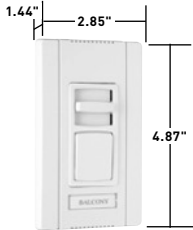

COMMERCIAL DIMMERS & FAN SPEED CONTROLS

Titan® Series Incandescent Dimmers

CD703PW - Narrow