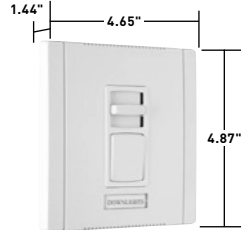

CD1603PW - Wide