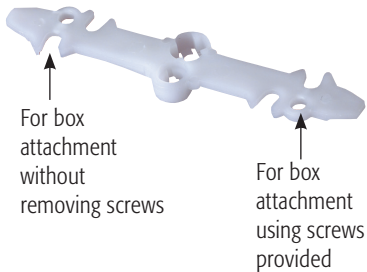

Ceiling Box Cover

Mounting screws are invisible on the ceiling

COVERS PAN BOXES!

Covers unused 3-1/2" and 4" round and octagonal boxes prior to the installation of a fan or fixture. Non-rusting, paintable plastic.

IMPROVED FEATURES

- Deeper cover works with pan boxes without the need to cut the post
- Use #8 screws provided or back out existing screws to accept notched bracket
- Bracket has two separate cover mounting options. Threaded post pushes in, for flat ceilings, or screws on for textured/uneven ceilings. (see photo below)

BENEFITS

- Attractive cover. Screws don't show on the ceiling
- Plastic eliminates the scratches you get with painted metal covers
- Covers poorly cut drywall

CATALOG NUMBER	UPC/DCI/NAED MFG #018997	BOX SIZE	UNIT PKG	STD PKG	DIM A	DIM B	DIM C
CP3540	54090	3-1/2 & 4"	1/Bag	50 Bags	.437	5.390	.812

Two #8-32 x 3/4" flat head screws and bracket are included.

PATENTED.

INSTALLATION INSTRUCTIONS

1 Back the screws out enough to slip the bracket on.

2 Use the opening in the bracket most suitable for your ceiling condition...
 'A' for flat ceilings, push post into opening to seat cover;
 'B' for uneven or textured ceilings, screw threaded post into opening until tight.