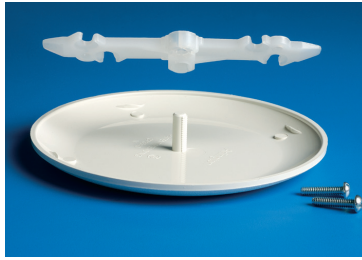

IMPROVED FEATURES

- Deeper cover works with pan boxes without the need to cut the post
- Use #8 screws provided or back out existing screws to accept notched bracket
- Bracket has two separate cover mounting options. Threaded post pushes in, for flat ceilings, or screws on for textured/uneven ceilings. (see photo below)

Two #8-32 x 3/4" flat head screws and bracket are included.

PATENTED.

INSTALLATION INSTRUCTIONS

Back the screws out enough to slip the bracket on.

Use the opening in the bracket most suitable for your ceiling condition...
 'A' for flat ceilings, push post into opening to seat cover;
 'B' for uneven or textured ceilings, screw threaded post into opening until tight.

For Flat and Uneven Ceilings...

Ceiling Box Cover

Mounting screws are invisible on the ceiling

COVERS PAN BOXES!

Covers unused 3-1/2" and 4" round and octagonal boxes prior to the installation of a fan or fixture. Non-rusting, paintable plastic.