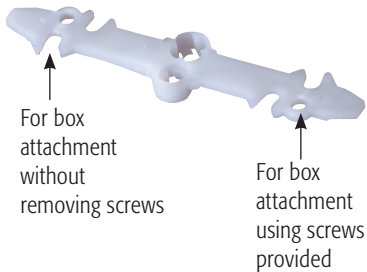

Two #8-32 x 3/4" flat head screws and bracket are included.

PATENTED.

INSTALLATION INSTRUCTIONS

Back the screws out enough to slip the bracket on.

Use the opening in the bracket most suitable for your ceiling condition...
 'A' for flat ceilings, push post into opening to seat cover;
 'B' for uneven or textured ceilings, screw threaded post into opening until tight.

For Flat and Uneven Ceilings...

Ceiling Box Cover

Mounting screws are invisible on the ceiling

COVERS PAN BOXES!

Covers unused 3-1/2" and 4" round and octagonal boxes prior to the installation of a fan or fixture. Non-rusting, paintable plastic.

IMPROVED FEATURES

- Deeper cover works with pan boxes without the need to cut the post
- Use #8 screws provided or back out existing screws to accept notched bracket
- Bracket has two separate cover mounting options. Threaded post pushes in, for flat ceilings, or screws on for textured/uneven ceilings. (see photo below)

BENEFITS

- Attractive cover. Screws don't show on the ceiling
- Plastic eliminates the scratches you get with painted metal covers
- Covers poorly cut drywall

CATALOG NUMBER	UPC/DCI/NAED MFG #018997	BOX SIZE	UNIT PKG	STD PKG	DIM A	DIM B	DIM C
CP3540	54090	3-1/2 & 4"	1/Bag	50 Bags	.437	5.390	.812