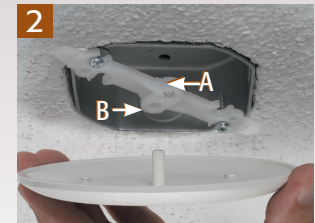

IMPROVED FEATURES

- Deeper cover works with pan boxes without the need to cut the post
- Use #8 screws provided or back out existing screws to accept notched bracket
- Bracket has two separate cover mounting options. Threaded post pushes in, for flat ceilings, or screws on for textured/uneven ceilings. (see photo below)

BENEFITS

- Attractive cover. Screws don't show on the ceiling
- Plastic eliminates the scratches you get with painted metal covers
- Covers poorly cut drywall

CATALOG NUMBER	UPC/DCI/NAED MFG #018997	BOX SIZE	UNIT PKG	STD PKG	DIM A	DIM B	DIM C
CP3540	54090	3-1/2 & 4"	1/Bag	50 Bags	.437	5.390	.812

Two #8-32 x 3/4" flat head screws and bracket are included.

PATENTED.

INSTALLATION INSTRUCTIONS

1 Back the screws out enough to slip the bracket on.

2 Use the opening in the bracket most suitable for your ceiling condition...
 'A' for flat ceilings, push post into opening to seat cover;
 'B' for uneven or textured ceilings, screw threaded post into opening until tight.