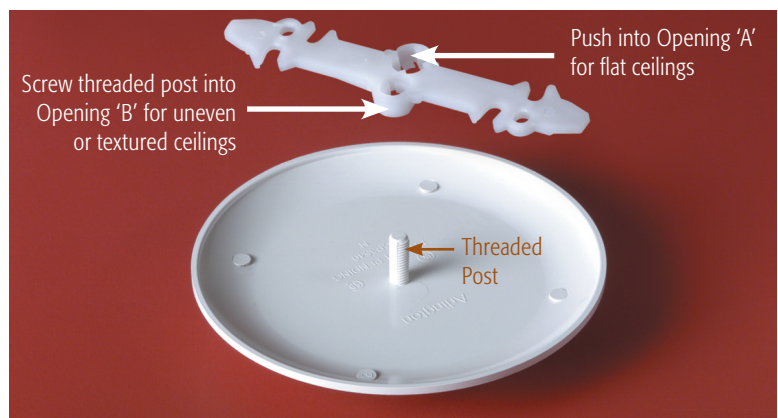

IMPROVED FEATURES

- Deeper cover works with pan boxes without the need to cut the post
- Use #8 screws provided or back out existing screws to accept notched bracket
- Bracket has two separate cover mounting options. Threaded post pushes in, for flat ceilings, or screws on for textured/uneven ceilings. (see photo below)

Two #8-32 x 3/4" flat head screws and bracket are included.

PATENTED.

INSTALLATION INSTRUCTIONS

Back the screws out enough to slip the bracket on.

Use the opening in the bracket most suitable for your ceiling condition...
 'A' for flat ceilings, push post into opening to seat cover;
 'B' for uneven or textured ceilings, screw threaded post into opening until tight.

For Flat and Uneven Ceilings...

Ceiling Box Cover

Mounting screws are invisible on the ceiling

COVERS PAN BOXES!

Covers unused 3-1/2" and 4" round and octagonal boxes prior to the installation of a fan or fixture. Non-rusting, paintable plastic.