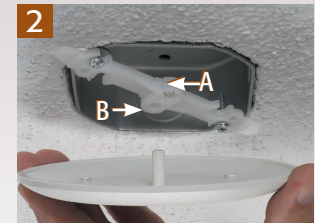

IMPROVED FEATURES

- Deeper cover works with pan boxes without the need to cut the post
- Use #8 screws provided or back out existing screws to accept notched bracket
- Bracket has two separate cover mounting options. Threaded post pushes in, for flat ceilings, or screws on for textured/uneven ceilings. (see photo below)

Two #8-32 x 3/4" flat head screws and bracket are included.

PATENTED.

INSTALLATION INSTRUCTIONS

1 Back the screws out enough to slip the bracket on.

2 Use the opening in the bracket most suitable for your ceiling condition...
 'A' for flat ceilings, push post into opening to seat cover;
 'B' for uneven or textured ceilings, screw threaded post into opening until tight.

For Flat and Uneven Ceilings...

Ceiling Box Cover

Mounting screws are invisible on the ceiling

COVERS PAN BOXES!

Covers unused 3-1/2" and 4" round and octagonal boxes prior to the installation of a fan or fixture. Non-rusting, paintable plastic.