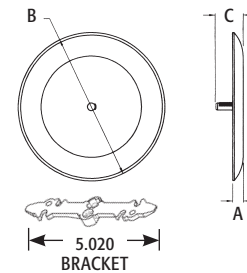

IMPROVED FEATURES

- Deeper cover works with pan boxes without the need to cut the post
- Use #8 screws provided or back out existing screws to accept notched bracket
- Bracket has two separate cover mounting options. Threaded post pushes in, for flat ceilings, or screws on for textured/uneven ceilings. (see photo below)

BENEFITS

- Attractive cover. Screws don't show on the ceiling
- Plastic eliminates the scratches you get with painted metal covers
- Covers poorly cut drywall

CATALOG NUMBER	UPC/DCI/NAED MFG #018997	BOX SIZE	UNIT PKG	STD PKG	DIM A	DIM B	DIM C
CP3540	54090	3-1/2 & 4"	1/Bag	50 Bags	.437	5.390	.812

Two #8-32 x 3/4" flat head screws and bracket are included.

PATENTED.

INSTALLATION INSTRUCTIONS

Back the screws out enough to slip the bracket on.

Use the opening in the bracket most suitable for your ceiling condition...
 'A' for flat ceilings, push post into opening to seat cover;
 'B' for uneven or textured ceilings, screw threaded post into opening until tight.