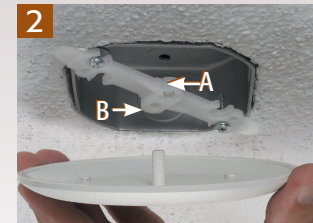

BENEFITS

- Attractive cover. Screws don't show on the ceiling
- Plastic eliminates the scratches you get with painted metal covers
- Covers poorly cut drywall

CATALOG NUMBER	UPC/DCI/NAED MFG #018997	BOX SIZE	UNIT PKG	STD PKG	DIM A	DIM B	DIM C
CP3540	54090	3-1/2 & 4"	1/Bag	50 Bags	.437	5.390	.812

Two #8-32 x 3/4" flat head screws and bracket are included.

PATENTED.

INSTALLATION INSTRUCTIONS

Back the screws out enough to slip the bracket on.

Use the opening in the bracket most suitable for your ceiling condition...
 'A' for flat ceilings, push post into opening to seat cover;
 'B' for uneven or textured ceilings, screw threaded post into opening until tight.

For Flat and Uneven Ceilings...

Ceiling Box Cover

Mounting screws are invisible on the ceiling

COVERS PAN BOXES!

Covers unused 3-1/2" and 4" round and octagonal boxes prior to the installation of a fan or fixture. Non-rusting, paintable plastic.

IMPROVED FEATURES

- Deeper cover works with pan boxes without the need to cut the post
- Use #8 screws provided or back out existing screws to accept notched bracket
- Bracket has two separate cover mounting options. Threaded post pushes in, for flat ceilings, or screws on for textured/uneven ceilings. (see photo below)