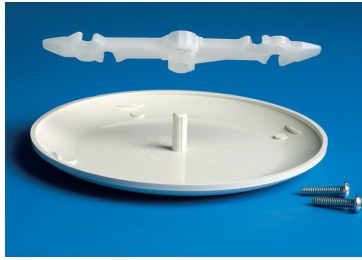

Ceiling Box Cover

Mounting screws are invisible on the ceiling

COVERS PAN BOXES!

Covers unused 3-1/2" and 4" round and octagonal boxes prior to the installation of a fan or fixture. Non-rusting, paintable plastic.

IMPROVED FEATURES

- Deeper cover works with pan boxes without the need to cut the post
- Use #8 screws provided or back out existing screws to accept notched bracket
- Bracket has two separate cover mounting options. Threaded post pushes in, for flat ceilings, or screws on for textured/uneven ceilings. (see photo below)

BENEFITS

- Attractive cover. Screws don't show on the ceiling
- Plastic eliminates the scratches you get with painted metal covers
- Covers poorly cut drywall

CATALOG NUMBER	UPC/DCI/NAED MFG #018997	BOX SIZE	UNIT PKG	STD PKG	DIM A	DIM B	DIM C
CP3540	54090	3-1/2 & 4"	1/Bag	50 Bags	.437	5.390	.812

For Flat and Uneven Ceilings...

Ceiling Box Cover

Mounting screws are invisible on the ceiling

COVERS PAN BOXES!

Covers unused 3-1/2" and 4" round and octagonal boxes prior to the installation of a fan or fixture. Non-rusting, paintable plastic.