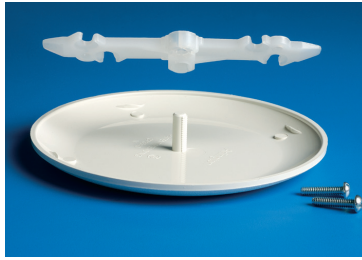

IMPROVED FEATURES

- Deeper cover works with pan boxes without the need to cut the post
- Use #8 screws provided or back out existing screws to accept notched bracket
- Bracket has two separate cover mounting options. Threaded post pushes in, for flat ceilings, or screws on for textured/uneven ceilings. (see photo below)

Two #8-32 x 3/4" flat head screws and bracket are included.

PATENTED.

INSTALLATION INSTRUCTIONS

1 Back the screws out enough to slip the bracket on.

2 Use the opening in the bracket most suitable for your ceiling condition...
 'A' for flat ceilings, push post into opening to seat cover;
 'B' for uneven or textured ceilings, screw threaded post into opening until tight.

For Flat and Uneven Ceilings...

Ceiling Box Cover

Mounting screws are invisible on the ceiling

COVERS PAN BOXES!

Covers unused 3-1/2" and 4" round and octagonal boxes prior to the installation of a fan or fixture. Non-rusting, paintable plastic.