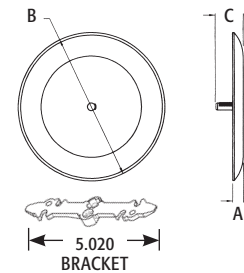

IMPROVED FEATURES

- Deeper cover works with pan boxes without the need to cut the post
- Use #8 screws provided or back out existing screws to accept notched bracket
- Bracket has two separate cover mounting options. Threaded post pushes in, for flat ceilings, or screws on for textured/uneven ceilings. (see photo below)

BENEFITS

- Attractive cover. Screws don't show on the ceiling
- Plastic eliminates the scratches you get with painted metal covers
- Covers poorly cut drywall

CATALOG NUMBER	UPC/DCI/NAED MFG #018997	BOX SIZE	UNIT PKG	STD PKG	DIM A	DIM B	DIM C
CP3540	54090	3-1/2 & 4"	1/Bag	50 Bags	.437	5.390	.812

Two #8-32 x 3/4" flat head screws and bracket are included.

PATENTED.

INSTALLATION INSTRUCTIONS

1 Back the screws out enough to slip the bracket on.

2 Use the opening in the bracket most suitable for your ceiling condition...
 'A' for flat ceilings, push post into opening to seat cover;
 'B' for uneven or textured ceilings, screw threaded post into opening until tight.