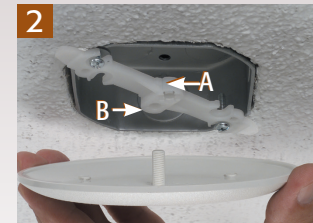

IMPROVED FEATURES

- Deeper cover works with pan boxes without the need to cut the post
- Use #8 screws provided or back out existing screws to accept notched bracket
- Bracket has two separate cover mounting options. Threaded post pushes in, for flat ceilings, or screws on for textured/uneven ceilings. (see photo below)

BENEFITS

- Attractive cover. Screws don't show on the ceiling
- Plastic eliminates the scratches you get with painted metal covers
- Covers poorly cut drywall

CATALOG NUMBER	UPC/DCI/NAED MFG #018997	BOX SIZE	UNIT PKG	STD PKG	DIM A	DIM B	DIM C
CP3540	54090	3-1/2 & 4"	1/Bag	50 Bags	.437	5.390	.812

Two #8-32 x 3/4" flat head screws and bracket are included.

PATENTED.

INSTALLATION INSTRUCTIONS

1 Back the screws out enough to slip the bracket on.

2 Use the opening in the bracket most suitable for your ceiling condition...
 'A' for flat ceilings, push post into opening to seat cover;
 'B' for uneven or textured ceilings, screw threaded post into opening until tight.