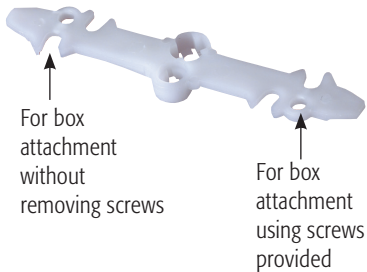

Ceiling Box Cover

Mounting screws are invisible on the ceiling

COVERS PAN BOXES!

Covers unused 3-1/2" and 4" round and octagonal boxes prior to the installation of a fan or fixture. Non-rusting, paintable plastic.

IMPROVED FEATURES

- Deeper cover works with pan boxes without the need to cut the post
- Use #8 screws provided or back out existing screws to accept notched bracket
- Bracket has two separate cover mounting options. Threaded post pushes in, for flat ceilings, or screws on for textured/uneven ceilings. (see photo below)

BENEFITS

- Attractive cover. Screws don't show on the ceiling
- Plastic eliminates the scratches you get with painted metal covers
- Covers poorly cut drywall

CATALOG NUMBER	UPC/DCI/NAED MFG #018997	BOX SIZE	UNIT PKG	STD PKG	DIM A	DIM B	DIM C
CP3540	54090	3-1/2 & 4"	1/Bag	50 Bags	.437	5.390	.812

Two #8-32 x 3/4" flat head screws and bracket are included.

PATENTED.

INSTALLATION INSTRUCTIONS

Back the screws out enough to slip the bracket on.

Use the opening in the bracket most suitable for your ceiling condition...
 'A' for flat ceilings, push post into opening to seat cover;
 'B' for uneven or textured ceilings, screw threaded post into opening until tight.