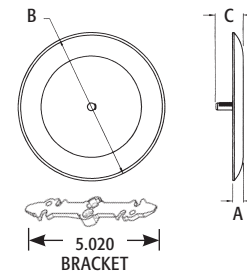

BENEFITS

- Attractive cover. Screws don't show on the ceiling
- Plastic eliminates the scratches you get with painted metal covers
- Covers poorly cut drywall

CATALOG NUMBER	UPC/DCI/NAED MFG #018997	BOX SIZE	UNIT PKG	STD PKG	DIM A	DIM B	DIM C
CP3540	54090	3-1/2 & 4"	1/Bag	50 Bags	.437	5.390	.812

Two #8-32 x 3/4" flat head screws and bracket are included.

PATENTED.