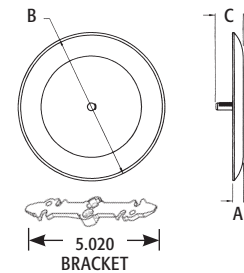

BENEFITS

- Attractive cover. Screws don't show on the ceiling
- Plastic eliminates the scratches you get with painted metal covers
- Covers poorly cut drywall

CATALOG NUMBER	UPC/DCI/NAED MFG #018997	BOX SIZE	UNIT PKG	STD PKG	DIM A	DIM B	DIM C
CP3540	54090	3-1/2 & 4"	1/Bag	50 Bags	.437	5.390	.812

Two #8-32 x 3/4" flat head screws and bracket are included.

PATENTED.