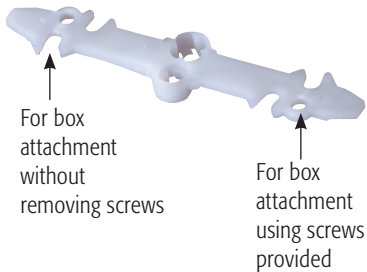

Two #8-32 x 3/4" flat head screws and bracket are included.

PATENTED.

INSTALLATION INSTRUCTIONS

1 Back the screws out enough to slip the bracket on.

2 Use the opening in the bracket most suitable for your ceiling condition...
 'A' for flat ceilings, push post into opening to seat cover;
 'B' for uneven or textured ceilings, screw threaded post into opening until tight.

For Flat and Uneven Ceilings...

Ceiling Box Cover

Mounting screws are invisible on the ceiling

COVERS PAN BOXES!

Covers unused 3-1/2" and 4" round and octagonal boxes prior to the installation of a fan or fixture. Non-rusting, paintable plastic.

IMPROVED FEATURES

- Deeper cover works with pan boxes without the need to cut the post
- Use #8 screws provided or back out existing screws to accept notched bracket
- Bracket has two separate cover mounting options. Threaded post pushes in, for flat ceilings, or screws on for textured/uneven ceilings. (see photo below)

BENEFITS

- Attractive cover. Screws don't show on the ceiling
- Plastic eliminates the scratches you get with painted metal covers
- Covers poorly cut drywall

CATALOG NUMBER	UPC/DCI/NAED MFG #018997	BOX SIZE	UNIT PKG	STD PKG	DIM A	DIM B	DIM C
CP3540	54090	3-1/2 & 4"	1/Bag	50 Bags	.437	5.390	.812