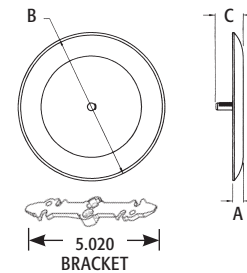

IMPROVED FEATURES

- Deeper cover works with pan boxes without the need to cut the post
- Use #8 screws provided or back out existing screws to accept notched bracket
- Bracket has two separate cover mounting options. Threaded post pushes in, for flat ceilings, or screws on for textured/uneven ceilings. (see photo below)

BENEFITS

- Attractive cover. Screws don't show on the ceiling
- Plastic eliminates the scratches you get with painted metal covers
- Covers poorly cut drywall

CATALOG NUMBER	UPC/DCI/NAED MFG #018997	BOX SIZE	UNIT PKG	STD PKG	DIM A	DIM B	DIM C
CP3540	54090	3-1/2 & 4"	1/Bag	50 Bags	.437	5.390	.812

Two #8-32 x 3/4" flat head screws and bracket are included.

PATENTED.

INSTALLATION INSTRUCTIONS

1 Back the screws out enough to slip the bracket on.

2 Use the opening in the bracket most suitable for your ceiling condition...
 'A' for flat ceilings, push post into opening to seat cover;
 'B' for uneven or textured ceilings, screw threaded post into opening until tight.