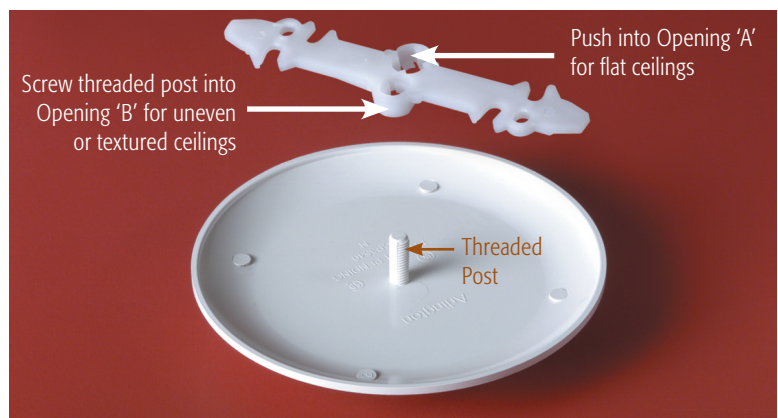

IMPROVED FEATURES

- Deeper cover works with pan boxes without the need to cut the post
- Use #8 screws provided or back out existing screws to accept notched bracket
- Bracket has two separate cover mounting options. Threaded post pushes in, for flat ceilings, or screws on for textured/uneven ceilings. (see photo below)

Two #8-32 x 3/4" flat head screws and bracket are included.

PATENTED.

INSTALLATION INSTRUCTIONS

1 Back the screws out enough to slip the bracket on.

2 Use the opening in the bracket most suitable for your ceiling condition...
 'A' for flat ceilings, push post into opening to seat cover;
 'B' for uneven or textured ceilings, screw threaded post into opening until tight.

For Flat and Uneven Ceilings...

Ceiling Box Cover

Mounting screws are invisible on the ceiling

COVERS PAN BOXES!

Covers unused 3-1/2" and 4" round and octagonal boxes prior to the installation of a fan or fixture. Non-rusting, paintable plastic.