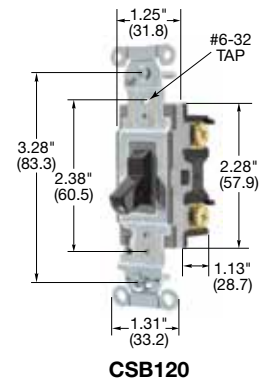

Toggle Specification Grade Commercial Series, 15A, 120/277V AC

Description	Toggle Color	Single Pole	Double Pole	Three Way	Four Way
Toggle, back and side wired.	Almond	CSB115AL	CSB215AL	CSB315AL	CSB415AL
	Black	CSB115BK	CSB215BK	CSB315BK	CSB415BK
	Brown	CSB115	CSB215	CSB315	CSB415
	Gray	CSB115GY	CSB215GY	CSB315GY	CSB415GY
	Ivory	CSB115I	CSB215I	CSB315I	CSB415I
	Light Almond	CSB115LA	CSB215LA	CSB315LA	CSB415LA
	White	CSB115W	CSB215W	CSB315W	CSB415W

20A, 120/277V AC

Description	Toggle Color	Single Pole	Double Pole	Three Way	Four Way
Toggle, back and side wired.	Almond	CSB120AL	CSB220AL	CSB320AL	CSB420AL
	Black	CSB120BK	CSB220BK	CSB320BK	CSB420BK
	Brown	CSB120	CSB220	CSB320	CSB420
	Gray	CSB120GY	CSB220GY	CSB320GY	CSB420GY
	Ivory	CSB120I	CSB220I	CSB320I	CSB420I
	Light Almond	CSB120LA	CSB220LA	CSB320LA	CSB420LA
	Red	CSB120R	CSB220R	CSB320R	CSB420R
	White	CSB120W	CSB220W	CSB320W	CSB420W