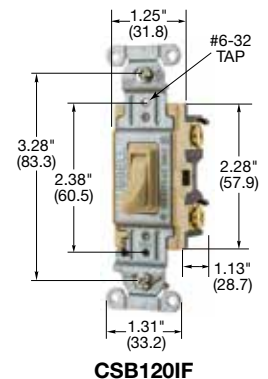

HP Conversion Chart

	120V	208V	240V	277V AC
15A	.5HP	1.5HP	2HP	2HP
20A	1HP	2HP	2HP	2HP

Dimensions in Inches (mm)