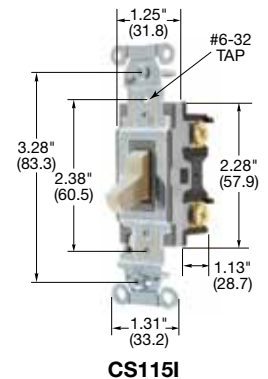

20A, 120/277V AC

Description	Toggle Color	Single Pole	Double Pole	Three Way	Four Way
Toggle, back and side wired.	Almond	CSB120AL	CSB220AL	CSB320AL	CSB420AL
	Black	CSB120BK	CSB220BK	CSB320BK	CSB420BK
	Brown	CSB120	CSB220	CSB320	CSB420
	Gray	CSB120GY	CSB220GY	CSB320GY	CSB420GY
	Ivory	CSB120I	CSB220I	CSB320I	CSB420I
	Light Almond	CSB120LA	CSB220LA	CSB320LA	CSB420LA
	Red	CSB120R	CSB220R	CSB320R	CSB420R
	White	CSB120W	CSB220W	CSB320W	CSB420W

Toggle Specification Grade Commercial Series, 15A, 120/277V AC

Description	Toggle Color	Single Pole	Double Pole	Three Way	Four Way
Toggle, side wired only.	Almond	CS115AL	—	CS315AL	—
	Black	CS115BK	—	CS315BK	—
	Brown	CS115	—	CS315	—
	Gray	CS115GY	—	CS315GY	—
	Ivory	CS115I	—	CS315I	—
	Light Almond	CS115LA	—	CS315LA	—
	White	CS115W	—	CS315W	—

20A, 120/277V AC

Description	Toggle Color	Single Pole	Double Pole	Three Way	Four Way
Toggle, side wired only.	Almond	CS120AL	—	CS320AL	—
	Black	CS120BK	—	CS320BK	—
	Brown	CS120	—	CS320	—
	Gray	CS120GY	—	CS320GY	—
	Ivory	CS120I	—	CS320I	—
	Light Almond	CS120LA	—	CS320LA	—
	White	CS120W	—	CS320W	—

Framed Toggle Specification Grade Commercial Series, 20A, 120V AC

Description	Toggle Color	Single Pole	Double Pole	Three Way	Four Way
Nylon toggle, back and side wired.	Almond	CSB120ALF	—	CSB320ALF	—
	Ivory	CSB120IF	—	CSB320IF	—
	Light Almond	CSB120LAF	—	CSB320LAF	—
	White	CSB120WF	—	CSB320WF	—