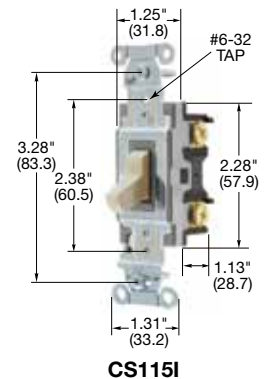

20A, 120/277V AC

Description	Toggle Color	Single Pole	Double Pole	Three Way	Four Way
Toggle, side wired only.	Almond	CS120AL	—	CS320AL	—
	Black	CS120BK	—	CS320BK	—
	Brown	CS120	—	CS320	—
	Gray	CS120GY	—	CS320GY	—
	Ivory	CS120I	—	CS320I	—
	Light Almond	CS120LA	—	CS320LA	—
	White	CS120W	—	CS320W	—

Framed Toggle Specification Grade Commercial Series, 20A, 120V AC

Description	Toggle Color	Single Pole	Double Pole	Three Way	Four Way
Nylon toggle, back and side wired.	Almond	CSB120ALF	—	CSB320ALF	—
	Ivory	CSB120IF	—	CSB320IF	—
	Light Almond	CSB120LAF	—	CSB320LAF	—
	White	CSB120WF	—	CSB320WF	—

Note: See page D-13 for pre-wired/leaded devices.
See page D-15 for accessories and page D-16 for wallplates.
See page D-22 for technical information.