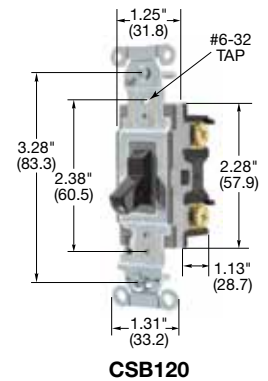

Toggle Specification Grade Commercial Series, 15A, 120/277V AC

Description	Toggle Color	Single Pole	Double Pole	Three Way	Four Way
Toggle, back and side wired.	Almond	CSB115AL	CSB215AL	CSB315AL	CSB415AL
	Black	CSB115BK	CSB215BK	CSB315BK	CSB415BK
	Brown	CSB115	CSB215	CSB315	CSB415
	Gray	CSB115GY	CSB215GY	CSB315GY	CSB415GY
	Ivory	CSB115I	CSB215I	CSB315I	CSB415I
	Light Almond	CSB115LA	CSB215LA	CSB315LA	CSB415LA
	White	CSB115W	CSB215W	CSB315W	CSB415W

20A, 120/277V AC

Description	Toggle Color	Single Pole	Double Pole	Three Way	Four Way
Toggle, back and side wired.	Almond	CSB120AL	CSB220AL	CSB320AL	CSB420AL
	Black	CSB120BK	CSB220BK	CSB320BK	CSB420BK
	Brown	CSB120	CSB220	CSB320	CSB420
	Gray	CSB120GY	CSB220GY	CSB320GY	CSB420GY
	Ivory	CSB120I	CSB220I	CSB320I	CSB420I
	Light Almond	CSB120LA	CSB220LA	CSB320LA	CSB420LA
	Red	CSB120R	CSB220R	CSB320R	CSB420R
	White	CSB120W	CSB220W	CSB320W	CSB420W

20A, 120/277V AC

Description	Toggle Color	Single Pole	Double Pole	Three Way	Four Way
Toggle, side wired only.	Almond	CS120AL	—	CS320AL	—
	Black	CS120BK	—	CS320BK	—
	Brown	CS120	—	CS320	—
	Gray	CS120GY	—	CS320GY	—
	Ivory	CS120I	—	CS320I	—
	Light Almond	CS120LA	—	CS320LA	—
	White	CS120W	—	CS320W	—

Framed Toggle Specification Grade Commercial Series, 20A, 120V AC

Description	Toggle Color	Single Pole	Double Pole	Three Way	Four Way
Nylon toggle, back and side wired.	Almond	CSB120ALF	—	CSB320ALF	—
	Ivory	CSB120IF	—	CSB320IF	—
	Light Almond	CSB120LAF	—	CSB320LAF	—
	White	CSB120WF	—	CSB320WF	—