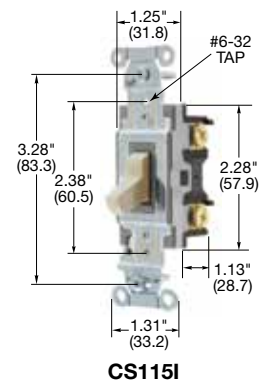

20A, 120/277V AC

Description	Toggle Color	Single Pole	Double Pole	Three Way	Four Way
Toggle, side wired only.	Almond	CS120AL	—	CS320AL	—
	Black	CS120BK	—	CS320BK	—
	Brown	CS120	—	CS320	—
	Gray	CS120GY	—	CS320GY	—
	Ivory	CS120I	—	CS320I	—
	Light Almond	CS120LA	—	CS320LA	—
	White	CS120W	—	CS320W	—

Framed Toggle Specification Grade Commercial Series, 20A, 120V AC

Description	Toggle Color	Single Pole	Double Pole	Three Way	Four Way
Nylon toggle, back and side wired.	Almond	CSB120ALF	—	CSB320ALF	—
	Ivory	CSB120IF	—	CSB320IF	—
	Light Almond	CSB120LAF	—	CSB320LAF	—
	White	CSB120WF	—	CSB320WF	—

Note: See page D-13 for pre-wired/leaded devices.
See page D-15 for accessories and page D-16 for wallplates.
See page D-22 for technical information.