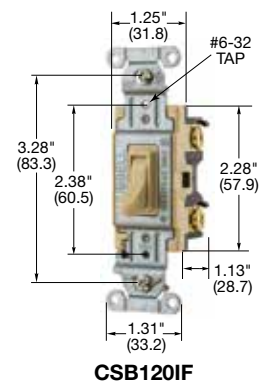

HP Conversion Chart

	120V	208V	240V	277V AC
15A	.5HP	1.5HP	2HP	2HP
20A	1HP	2HP	2HP	2HP

Dimensions in Inches (mm)