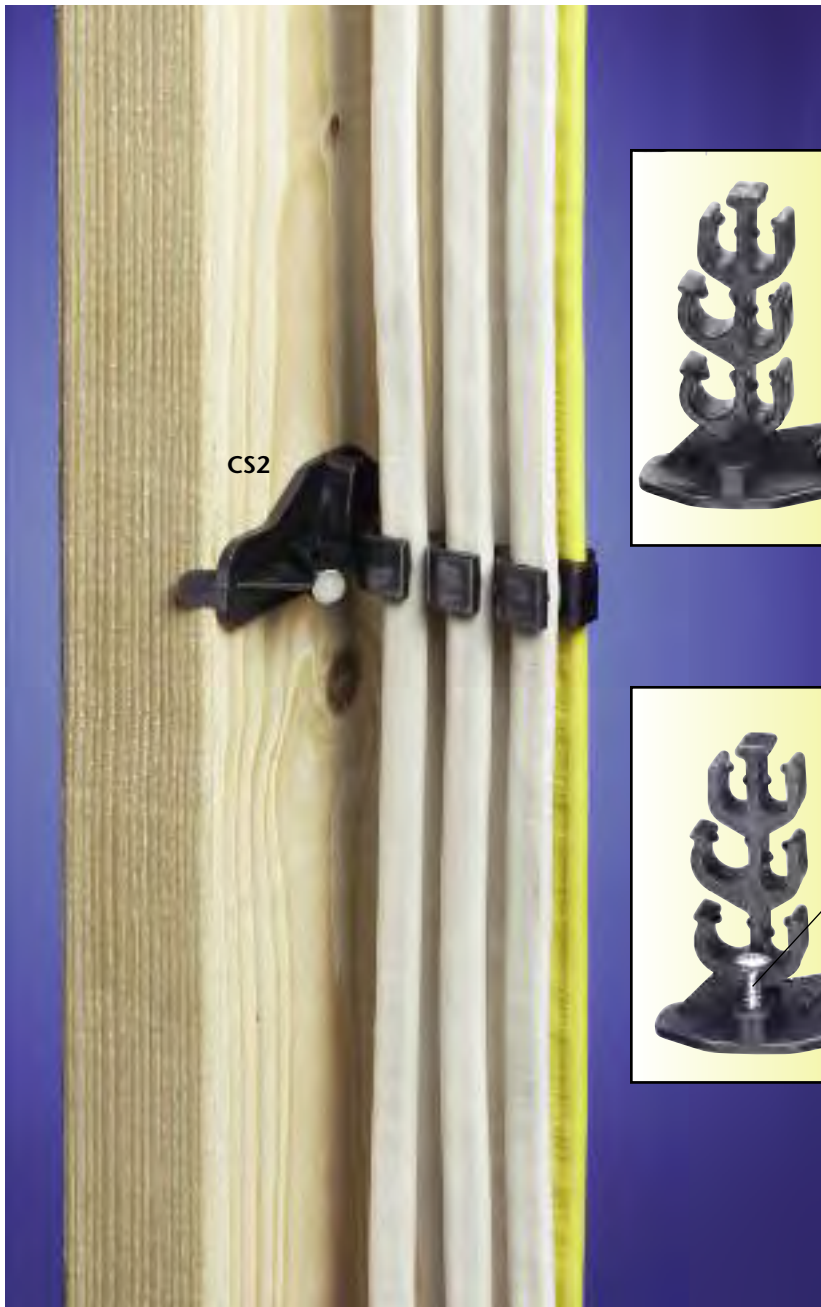

Cable Support for NM Cables

Non-metallic • Easy installation

Arlington's non-metallic CS2 cable support holds up to four 14/2 to 10/2 flat, and two 14/3 to 10/3 NM cables – in any combination!

The CS2 cable support offers easy installation, in vertical or horizontal orientation. Simply position the support in the desired location on a wood (or metal) stud and drive in the shipped-in-place nail. CS2 assures the installer that the cable(s) are properly positioned on the stud.

For metal studs, try the CS20SC. Designed for attachment to metal studs, it ships with an installed #8 self-tapping sheet metal screw for easy, screw-on installation.

- UL and CSA Listed  

01/07
Web REV 06/10

The CS2 cable support offers easy installation, in vertical or horizontal orientation. Simply position the support in the desired location on a wood (or metal) stud and drive in the shipped-in-place nail. Insert up to six cables. CS2 assures the installer that the cable(s) are properly positioned on the stud.