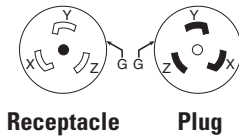

### Product description

3-pole, 4-wire grounding  
50A, 3Ø 250V/AC  
Non-NEMA, California standard

CS8364

CS8369