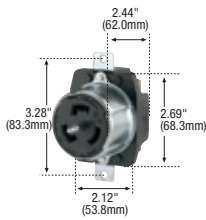

CS8369

California standard plugs & connectors

Rating	A	V/AC	Description	Cord diameter	Color	Plug catalog no.	Connector catalog no.		
50	250		3Ø pro grip nylon	0.44-1.06" (11.1-26.0mm)	RD & BK	□ CS8365EX	□ CS8364EX	•	•
			3Ø armored	0.68-1.13" (17.3-28.6mm)	Steel	□ CS8365	□ CS8364	•	•

California standard grade receptacles

Rating	A	V/AC	Description	Color	Single receptacle	
50	250		3Ø California standard receptacles	BK	□ CS8369	•

California standard flanged inlets

Rating	A	V/AC	Description	Color	Flanged inlet	Flanged inlet w/ lid	
50	250		3Ø California standard flanged inlets	Steel	□ CS8375	□ CS8377	•

Accessories for 50A California standard locking devices

Description	Color suffix	Catalog no.		
Weather protective glass-filled nylon, w/ lift lid cover	BK, CR, GY	□ 7788__	•	•
Weather protective diecast aluminum, w/ lift lid cover		□ 7770	•	
Weather protective boot for 50A armored plug		□ 7716	•	
Weather protective boot for 50A armored connector		□ 7717	•	
Weather protective boot for 50A pro grip plug		□ 7716EX	•	
Weather protective boot for 50A pro grip connector		□ 7717EX	•	

Dimensional information:
C-80, C-81

Plug & connector specification information:
50A: C-92

Receptacle specification information:
50A: C-92

Flanged inlet & flanged outlet specification information:
50A: C-92

Color ordering information:

For ordering devices, include Catalog no. followed by the Color suffix: BK (Black), GY (Gray), RD (Red), Y or CR (Yellow)