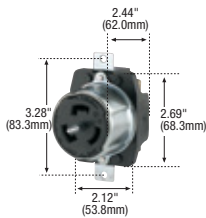

### Product description

3-pole, 4-wire grounding  
50A, 3Ø 250V/AC  
Non-NEMA, California standard

CS8364

CS8369

### California standard plugs & connectors

Rating A	V/AC	Description	Cord diameter	Color	Plug catalog no.	Connector catalog no.		
50	250	3Ø pro grip nylon	0.44-1.06" (11.1-26.0mm)	RD & BK	□ CS8365EX	□ CS8364EX	•	•
		3Ø armored	0.68-1.13" (17.3-28.6mm)	Steel	□ CS8365	□ CS8364	•	•