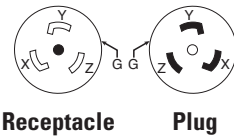

### Product description

3-pole, 4-wire grounding  
50A, 3Ø 250V/AC  
Non-NEMA, California standard

CS8364

CS8369