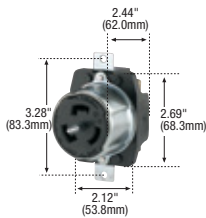

### Product description

3-pole, 4-wire grounding  
50A, 3Ø 250V/AC  
Non-NEMA, California standard

CS8364

CS8369

### California standard plugs & connectors

Rating	A	V/AC	Description	Cord diameter	Color	Plug catalog no.	Connector catalog no.		
50	250		3Ø pro grip nylon	0.44-1.06" (11.1-26.0mm)	RD & BK	□ CS8365EX	□ CS8364EX	•	•
			3Ø armored	0.68-1.13" (17.3-28.6mm)	Steel	□ CS8365	□ CS8364	•	•