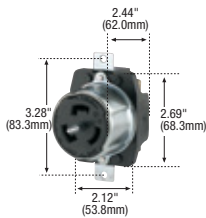

CS8369

California standard plugs & connectors

Rating A	V/AC	Description	Cord diameter	Color	Plug catalog no.	Connector catalog no.		
50	250	3Ø pro grip nylon	0.44-1.06" (11.1-26.0mm)	RD & BK	□ CS8365EX	□ CS8364EX	•	•
		3Ø armored	0.68-1.13" (17.3-28.6mm)	Steel	□ CS8365	□ CS8364	•	•

California standard grade receptacles

Rating A	V/AC	Description	Color	Single receptacle	
50	250	3Ø California standard receptacles	BK	□ CS8369	•

California standard flanged inlets

Rating A	V/AC	Description	Color	Flanged inlet	Flanged inlet w/ lid	
50	250	3Ø California standard flanged inlets	Steel	□ CS8375	□ CS8377	•

Accessories for 50A California standard locking devices

Description	Color suffix	Catalog no.		
Weather protective glass-filled nylon, w/ lift lid cover	BK, CR, GY	□ 7788__	•	•
Weather protective diecast aluminum, w/ lift lid cover		□ 7770	•	
Weather protective boot for 50A armored plug		□ 7716	•	
Weather protective boot for 50A armored connector		□ 7717	•	
Weather protective boot for 50A pro grip plug		□ 7716EX	•	
Weather protective boot for 50A pro grip connector		□ 7717EX	•	

Dimensional information:
C-80, C-81

Plug & connector specification information:
50A: C-92

Receptacle specification information:
50A: C-92

Flanged inlet & flanged outlet specification information:
50A: C-92

Color ordering information:

For ordering devices, include Catalog no. followed by the Color suffix: BK (Black), GY (Gray), RD (Red), Y or CR (Yellow)