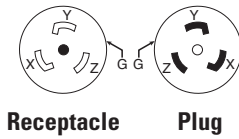

Industrial grade 50A locking devices

Product description

3-pole, 4-wire grounding
50A, 3Ø 250V/AC
Non-NEMA, California standard

CS8364

CS8369

California standard plugs & connectors

Rating	A	V/AC	Description	Cord diameter	Color	Plug catalog no.	Connector catalog no.		
50	250		3Ø pro grip nylon	0.44-1.06" (11.1-26.0mm)	RD & BK	□ CS8365EX	□ CS8364EX	•	•
			3Ø armored	0.68-1.13" (17.3-28.6mm)	Steel	□ CS8365	□ CS8364	•	•

Receptacle specification information:
50A: C-92

Flanged inlet & flanged outlet specification information:
50A: C-92

Color ordering information:

For ordering devices, include Catalog no. followed by the Color suffix: BK (Black), GY (Gray), RD (Red), Y or CR (Yellow)