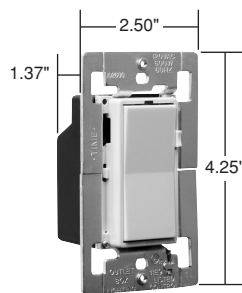

Dimmers & Fan Speed Controls Decorator Dimmers – Advanced Functionality

Tap down once for full Off. Hold paddle up to raise lights, down to lower.

Sleek, ergonomic P&S Decorator style matches other Decorator devices.

Red LED night light glows when Off.

Convenient operation – combines On/Off preset Decorator switch with separate slider microswitch for separate dimming control.

Soft start control brings lights up slowly, extends bulb life.

Constant memory returns lights to previous level after power failure.

D1000-ELA

Catalog Number	Description	Ratings	Color
NEW 600W Incandescent Decorator Dimmers*†			
D600-EW D600-EI D600-ELA	Mechanical Preset, Single Pole and 3-Way	600 Watt	White Ivory Light Almond
NEW 1000W Incandescent Decorator Dimmers*†			
D1000-EW D1000-EI D1000-ELA	Mechanical Preset, Single Pole and 3-Way	1000 Watt	White Ivory Light Almond
NEW Decorator On/Off Remotes*†			
DR-EW DR-EI DR-ELA	Multilocation/3-Way		White Ivory Light Almond

* Available in VisionPak™ packaging, add "V" to Catalog Number. Example: D600-ELAV.

† All dimmers and fan controls can be operated from more than one location when used with DRE remotes. Uses standard 3-way wiring. See wiring diagram.

WIRING DIAGRAMS

Single Pole and Multilocation