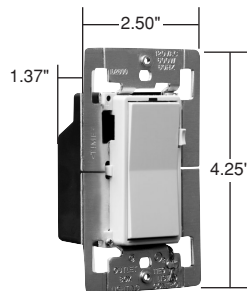

Dimmers & Fan Speed Controls Decorator Dimmers – Advanced Functionality

Tap down once for full Off. Hold paddle up to raise lights, down to lower.

Sleek, ergonomic P&S Decorator style matches other Decorator devices.

Red LED night light glows when Off.

Convenient operation – combines On/Off preset Decorator switch with separate slider microswitch for separate dimming control.

Soft start control brings lights up slowly, extends bulb life.

Constant memory returns lights to previous level after power failure.

D600-ELA

Catalog Number	Description	Ratings	Color
NEW 600W Incandescent Decorator Dimmers*†			
D600-EW D600-EI D600-ELA	Mechanical Preset, Single Pole and 3-Way	600 Watt	White Ivory Light Almond
NEW 1000W Incandescent Decorator Dimmers*†			
D1000-EW D1000-EI D1000-ELA	Mechanical Preset, Single Pole and 3-Way	1000 Watt	White Ivory Light Almond
NEW Decorator On/Off Remotes*†			
DR-EW DR-EI DR-ELA	Multilocation/3-Way		White Ivory Light Almond

* Available in VisionPak™ packaging, add "V" to Catalog Number. Example: D600-ELAV.

† All dimmers and fan controls can be operated from more than one location when used with DRE remotes. Uses standard 3-way wiring. See wiring diagram.

WIRING DIAGRAMS

Single Pole and Multilocation