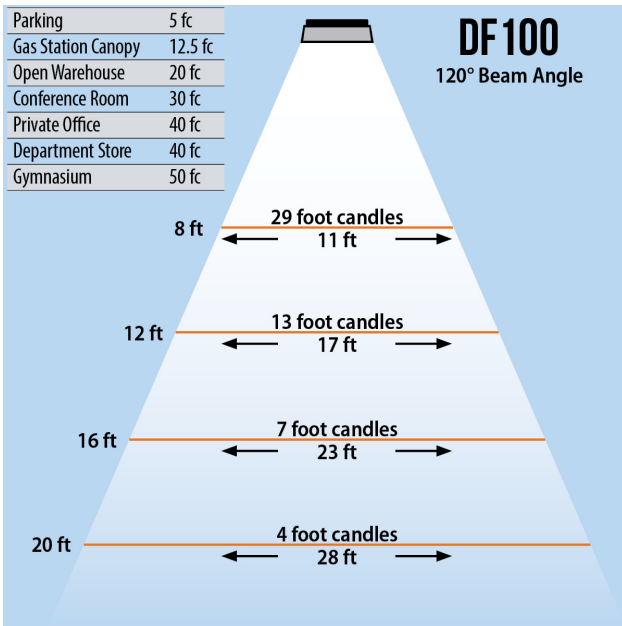

DURAFLOOD 100

LED FLOOD LIGHT (100 WATT)

250 MH Replacement

| | |
|-------------------|------------------------------------|
| Lumens | 9,000 |
| CCT | 3000-3500K, 4000-4500K, 6000-6500K |
| CRI | > 75 |
| Beam Angle | 120° |
| Operating Voltage | 100 - 277 VAC |
| Power Consumption | 100W |
| Driver | Mean Well |
| LED Source | Bridgelux |
| Lifespan | > 50,000 Hours |
| IP Grade | IP65 |
| Body Construction | Aluminum & Toughened Glass |
| Dimensions | 11.22" x 15.12" x 7.28" |
| Weight | 12.35 lbs |

ORDER CODE Example: DF100-BRZ-6K

| Fixture | Finish | CCT |
|-----------------|-------------|-----------|
| DF100- Trunnion | BRZ- Bronze | 6K- 6000K |
| | | 4K- 4000K |
| | | 3K- 3000K |

DURAFLOOD 100

LED FLOOD LIGHT (100 WATT)

250 MH Replacement

| | |
|-------------------|------------------------------------|
| Lumens | 9,000 |
| CCT | 3000-3500K, 4000-4500K, 6000-6500K |
| CRI | > 75 |
| Beam Angle | 120° |
| Operating Voltage | 100 - 277 VAC |
| Power Consumption | 100W |
| Driver | Mean Well |
| LED Source | Bridgelux |
| Lifespan | > 50,000 Hours |
| IP Grade | IP65 |
| Body Construction | Aluminum & Toughened Glass |
| Dimensions | 11.22" x 15.12" x 7.28" |
| Weight | 12.35 lbs |