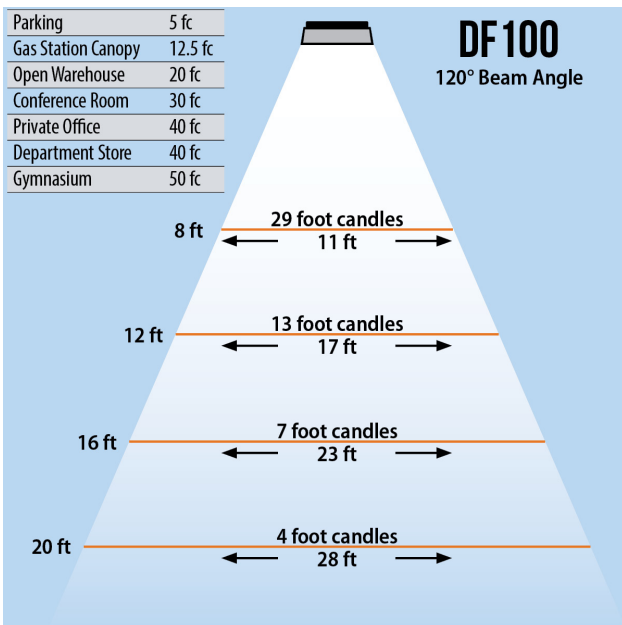

DURAFLOOD 100

LED FLOOD LIGHT (100 WATT)

250 MH Replacement

| | |
|-------------------|------------------------------------|
| Lumens | 9,000 |
| CCT | 3000-3500K, 4000-4500K, 6000-6500K |
| CRI | > 75 |
| Beam Angle | 120° |
| Operating Voltage | 100 - 277 VAC |
| Power Consumption | 100W |
| Driver | Mean Well |
| LED Source | Bridgelux |
| Lifespan | > 50,000 Hours |
| IP Grade | IP65 |
| Body Construction | Aluminum & Toughened Glass |
| Dimensions | 11.22" x 15.12" x 7.28" |
| Weight | 12.35 lbs |

ORDER CODE Example: DF100-BRZ-6K

| Fixture | Finish | CCT |
|-----------------|-------------|-----------|
| DF100- Trunnion | BRZ- Bronze | 6K- 6000K |
| | | 4K- 4000K |
| | | 3K- 3000K |

DURAFLOOD 100

LED FLOOD LIGHT (100 WATT)

250 MH Replacement

| | |
|-------------------|------------------------------------|
| Lumens | 9,000 |
| CCT | 3000-3500K, 4000-4500K, 6000-6500K |
| CRI | > 75 |
| Beam Angle | 120° |
| Operating Voltage | 100 - 277 VAC |
| Power Consumption | 100W |
| Driver | Mean Well |
| LED Source | Bridgelux |
| Lifespan | > 50,000 Hours |
| IP Grade | IP65 |
| Body Construction | Aluminum & Toughened Glass |
| Dimensions | 11.22" x 15.12" x 7.28" |
| Weight | 12.35 lbs |