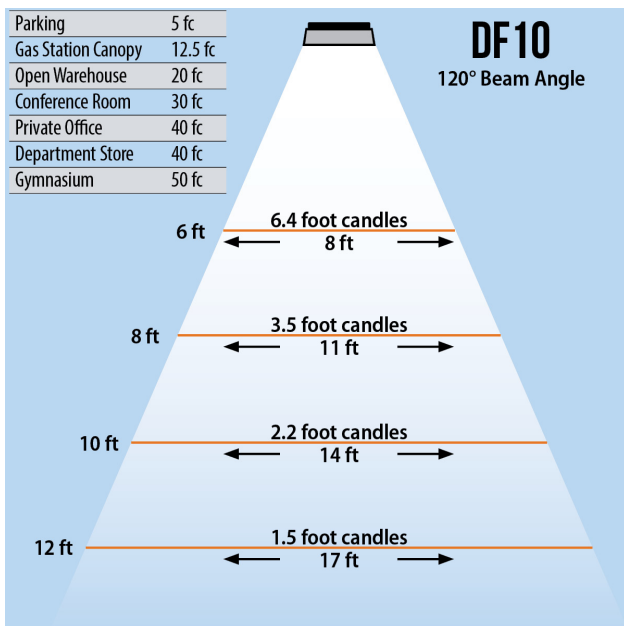

## LED FLOOD LIGHT (10 WATT)

60W PAR 38 Replacement

Trunion Mount

Knuckle Mount

Lumens	900
CCT	3000-3500K, 6000-6500K
CRI	> 75
Beam Angle	120°
Operating Voltage	100 - 240 VAC
Power Consumption	10W
LED Source	Bridgelux
Lifespan	> 50,000 Hours
IP Grade	IP65
Body Construction	Aluminum & Toughened Glass
Dimensions	4.53" x 2.60" x 4.13"
Weight	1 lbs

### ORDER CODE Example DF10-BRZ-10W120D6K

Fixture	Finish	Beam Angle	CCT
DF10 - Trunion	BRZ - Bronze	10W120D - 120°	6K - 6000K
DF10KM - Knuckle			3K - 3000K