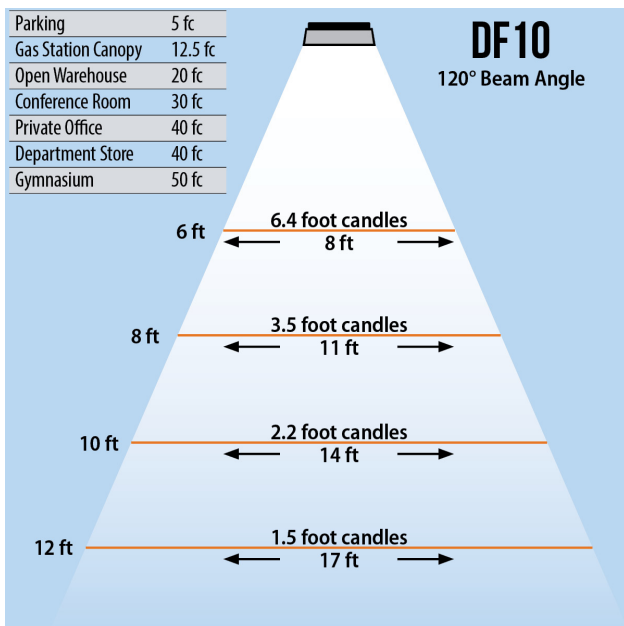

## LED FLOOD LIGHT (10 WATT)

60W PAR 38 Replacement

Trunion Mount

Knuckle Mount

Lumens	900
CCT	3000-3500K, 6000-6500K
CRI	> 75
Beam Angle	120°
Operating Voltage	100 - 240 VAC
Power Consumption	10W
LED Source	Bridgelux
Lifespan	> 50,000 Hours
IP Grade	IP65
Body Construction	Aluminum & Toughened Glass
Dimensions	4.53" x 2.60" x 4.13"
Weight	1 lbs