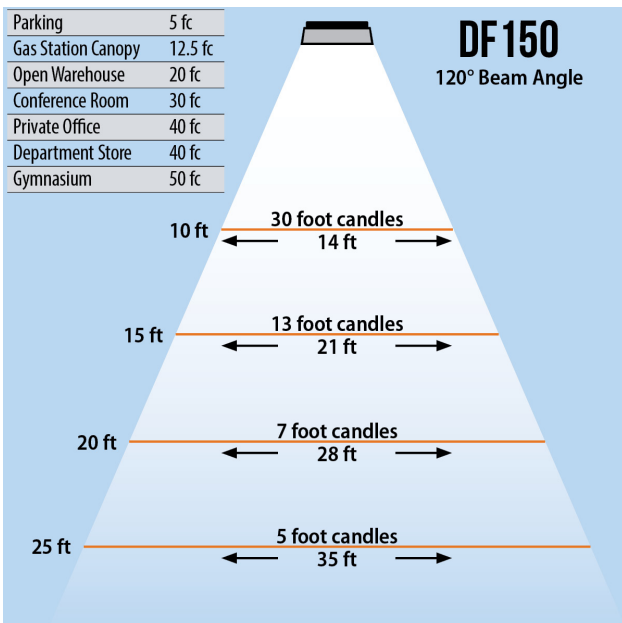

## LED FLOOD LIGHT (150 WATT)

400 MH Replacement

**480V**

Lumens	13,500
CCT	3000-3500K, 4000-4500K, 6000-6500K
CRI	> 75
Beam Angle	60°, 120°
Operating Voltage	100 - 277 VAC      180 - 528 VAC
Power Consumption	150W
Driver	Mean Well
LED Source	Bridgelux
Lifespan	> 50,000 Hours
IP Grade	IP65
Body Construction	Aluminum & Toughened Glass
Dimensions	16.73" x 12.79" x 9.44"
Weight	23.14 lbs