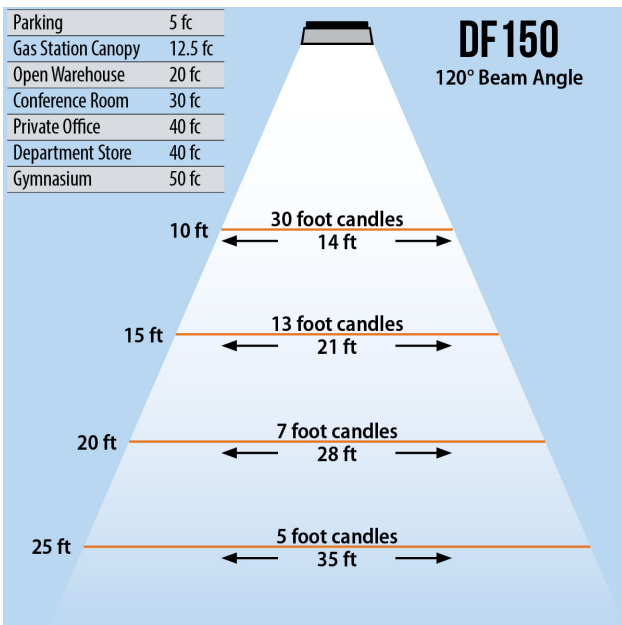

DURAFLOOD 150

LED FLOOD LIGHT (150 WATT)

400 MH Replacement

480V

Lumens	13,500
CCT	3000-3500K, 4000-4500K, 6000-6500K
CRI	> 75
Beam Angle	60°, 120°
Operating Voltage	100 - 277 VAC 180 - 528 VAC
Power Consumption	150W
Driver	Mean Well
LED Source	Bridgelux
Lifespan	> 50,000 Hours
IP Grade	IP65
Body Construction	Aluminum & Toughened Glass
Dimensions	16.73" x 12.79" x 9.44"
Weight	23.14 lbs

ORDER CODE Example: DF150-BRZ-150W120D6K

Fixture	Finish	Beam Angle	CCT	Voltage
DF150- Trunnion	BRZ- Bronze	150W120-120°	6K- 6000K	___ - 240V
	GR- Gray		4K- 4000K	4V- 480V
	SS- Salt Spray		3K- 3000K	

Slipfitter Option, Bronze	SF-BRZ-180
Slipfitter Option, Gray	SF-GR-180