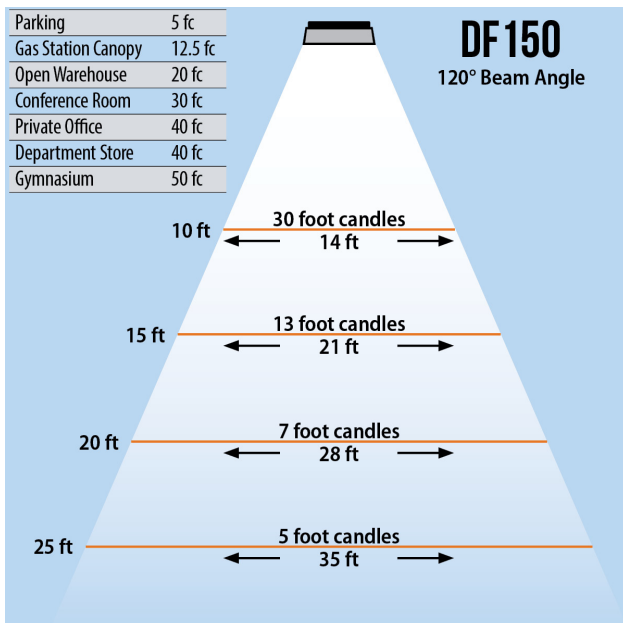

DURAFLOOD 150

LED FLOOD LIGHT (150 WATT)

400 MH Replacement

480V

Lumens	13,500
CCT	3000-3500K, 4000-4500K, 6000-6500K
CRI	> 75
Beam Angle	60°, 120°
Operating Voltage	100 - 277 VAC 180 - 528 VAC
Power Consumption	150W
Driver	Mean Well
LED Source	Bridgelux
Lifespan	> 50,000 Hours
IP Grade	IP65
Body Construction	Aluminum & Toughened Glass
Dimensions	16.73" x 12.79" x 9.44"
Weight	23.14 lbs

ORDER CODE Example: DF150-BRZ-150W120D6K

Fixture	Finish	Beam Angle	CCT	Voltage
DF150- Trunnion	BRZ- Bronze	150W120-120°	6K- 6000K	___ - 240V
	GR- Gray		4K- 4000K	4V- 480V
	SS- Salt Spray		3K- 3000K	

Slipfitter Option, Bronze	SF-BRZ-180
Slipfitter Option, Gray	SF-GR-180