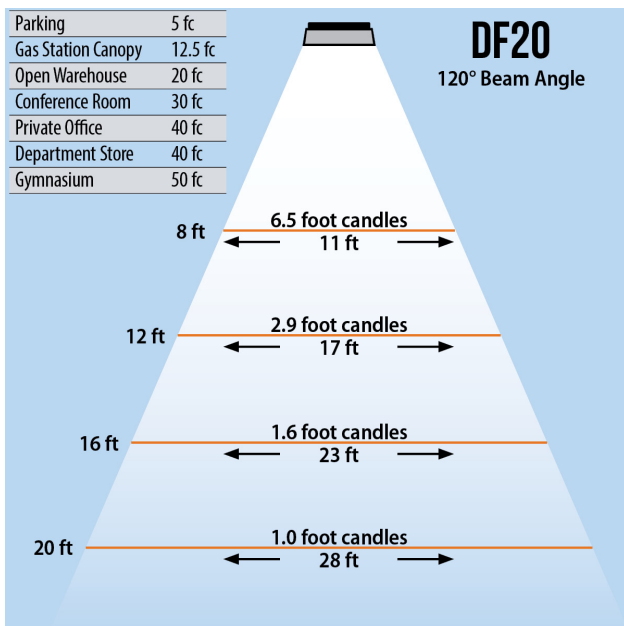

DURAFLOOD 20

LED FLOOD LIGHT (20 WATT)

120W PAR 38 Replacement

Lumens	1,800
CCT	3000-3500K, 6000-6500K
CRI	> 75
Beam Angle	120°
Operating Voltage	100 - 240 VAC
Power Consumption	20W
LED Source	Bridgelux
Lifespan	> 50,000 Hours
IP Grade	IP65
Body Construction	Aluminum & Toughened Glass
Dimensions	7.09" x 5.51" x 5.71"
Weight	2.65 lbs

Trunnion Mount

Knuckle Mount

ORDER CODE Example DF20-BRZ-20W120D6K

Fixture	Finish	Beam Angle	CCT
DF200 - Trunnion	BRZ - Bronze	20W120D - 120°	6K - 6000K
DF20KM - Knuckle			3K - 3000K

DURAFLOOD 20

LED FLOOD LIGHT (20 WATT)

120W PAR 38 Replacement

Lumens	1,800
CCT	3000-3500K, 6000-6500K
CRI	> 75
Beam Angle	120°
Operating Voltage	100 - 240 VAC
Power Consumption	20W
LED Source	Bridgelux
Lifespan	> 50,000 Hours
IP Grade	IP65
Body Construction	Aluminum & Toughened Glass
Dimensions	7.09" x 5.51" x 5.71"
Weight	2.65 lbs

Trunnion Mount

Knuckle Mount

ORDER CODE Example DF20-BRZ-20W120D6K

Fixture	Finish	Beam Angle	CCT
DF200 - Trunnion	BRZ - Bronze	20W120D - 120°	6K - 6000K
DF20KM - Knuckle			3K - 3000K