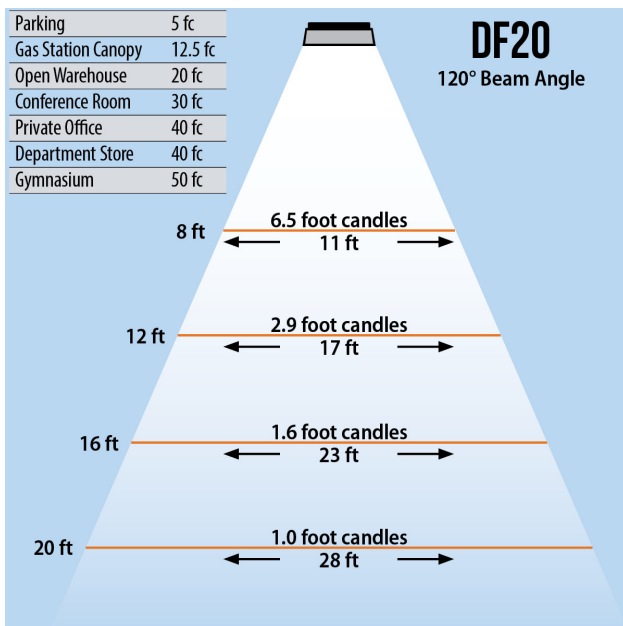

DURAFLOOD 20

LED FLOOD LIGHT (20 WATT)

120W PAR 38 Replacement

Lumens	1,800
CCT	3000-3500K, 6000-6500K
CRI	> 75
Beam Angle	120°
Operating Voltage	100 - 240 VAC
Power Consumption	20W
LED Source	Bridgelux
Lifespan	> 50,000 Hours
IP Grade	IP65
Body Construction	Aluminum & Toughened Glass
Dimensions	7.09" x 5.51" x 5.71"
Weight	2.65 lbs

Trunnion Mount

Knuckle Mount

ORDER CODE Example DF20-BRZ-20W120D6K

Fixture	Finish	Beam Angle	CCT
DF200 - Trunnion	BRZ - Bronze	20W120D - 120°	6K - 6000K
DF20KM - Knuckle			3K - 3000K

DURAFLOOD 20

LED FLOOD LIGHT (20 WATT)

120W PAR 38 Replacement

Lumens	1,800
CCT	3000-3500K, 6000-6500K
CRI	> 75
Beam Angle	120°
Operating Voltage	100 - 240 VAC
Power Consumption	20W
LED Source	Bridgelux
Lifespan	> 50,000 Hours
IP Grade	IP65
Body Construction	Aluminum & Toughened Glass
Dimensions	7.09" x 5.51" x 5.71"
Weight	2.65 lbs

Trunnion Mount

Knuckle Mount

ORDER CODE Example DF20-BRZ-20W120D6K

Fixture	Finish	Beam Angle	CCT
DF200 - Trunnion	BRZ - Bronze	20W120D - 120°	6K - 6000K
DF20KM - Knuckle			3K - 3000K