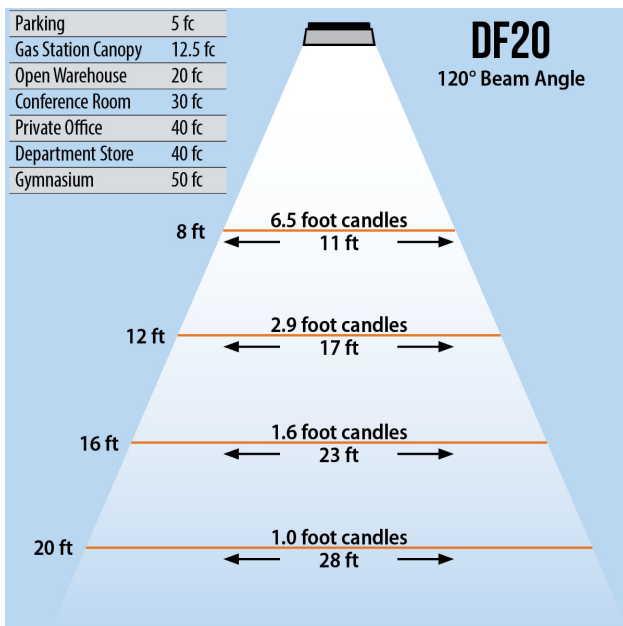

ORDER CODE Example DF20-BRZ-20W120D6K

Fixture	Finish	Beam Angle	CCT
DF200 - Trunnion	BRZ - Bronze	20W120D - 120°	6K - 6000K
DF20KM - Knuckle			3K - 3000K