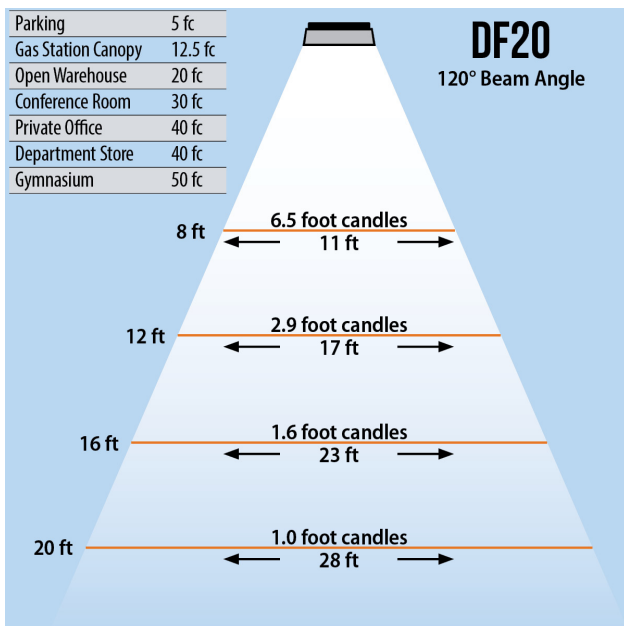

ORDER CODE Example DF20-BRZ-20W120D6K

Fixture	Finish	Beam Angle	CCT
DF200 - Trunnion	BRZ - Bronze	20W120D - 120°	6K - 6000K
DF20KM - Knuckle			3K - 3000K