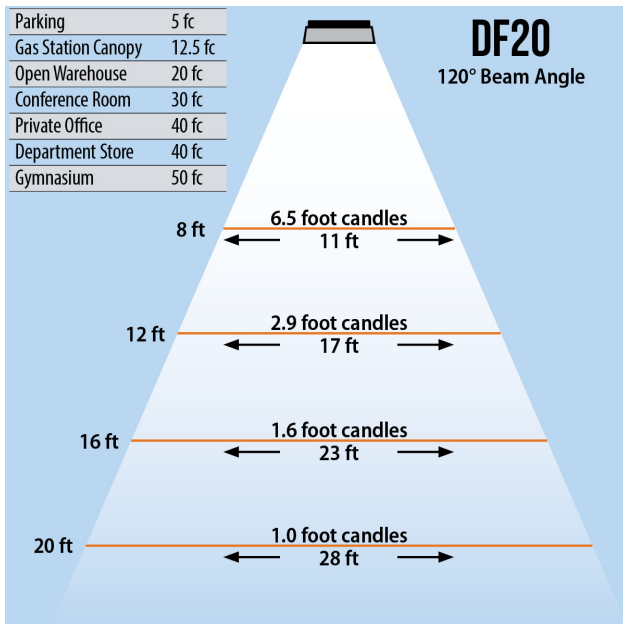

ORDER CODE Example DF20-BRZ-20W120D6K

Fixture	Finish	Beam Angle	CCT
DF200 - Trunnion	BRZ - Bronze	20W120D - 120°	6K - 6000K
DF20KM - Knuckle			3K - 3000K