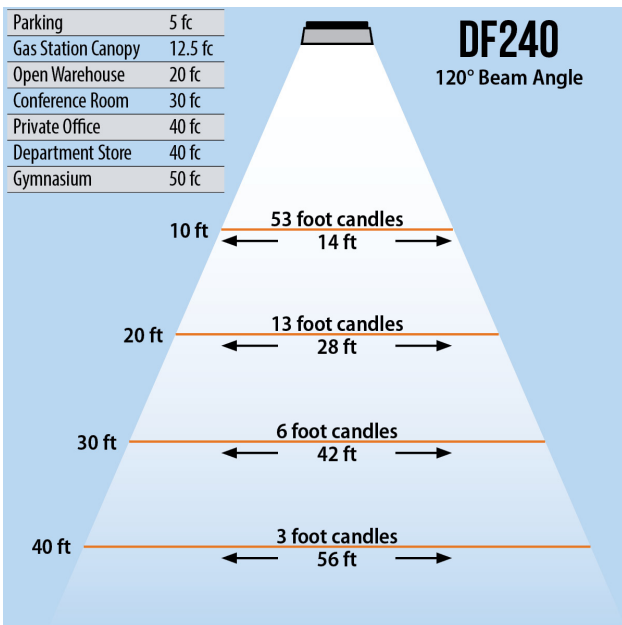

DURAFLOOD 240

LED FLOOD LIGHT (240 WATT)

750 - 1000 MH Replacement

480V AVAILABLE

INVENTRONICS

		480V
Lumens	21,600	
CCT	6000-6500K	
CRI	> 75	
Beam Angle	120°	
Operating Voltage	100 - 277 VAC	180 - 528 VAC
Power Consumption	240W	
Driver	Mean Well	Inventronics
LED Source	Bridgelux	
Lifespan	> 50,000 Hours	
IP Grade	IP65	
Body Construction	Aluminum & Toughened Glass	
Dimensions	29.92" x 11.42" x 4.33"	
Weight	33.07 lbs	

ORDER CODE Example: DF240-BLK-240W120D6K

Fixture	Finish	Beam Angle	CCT	Voltage
DF240- Trunnion	BLK- Black	150W120-120°	6K- 6000K	___ - 240V
DF240S- Slipfitter				4V- 480V

Horizontal Slipfitter Option, **Black** SFK-BLK-DF240H
 Vertical Slipfitter Option, **Black** SFK-BLK-DF240V