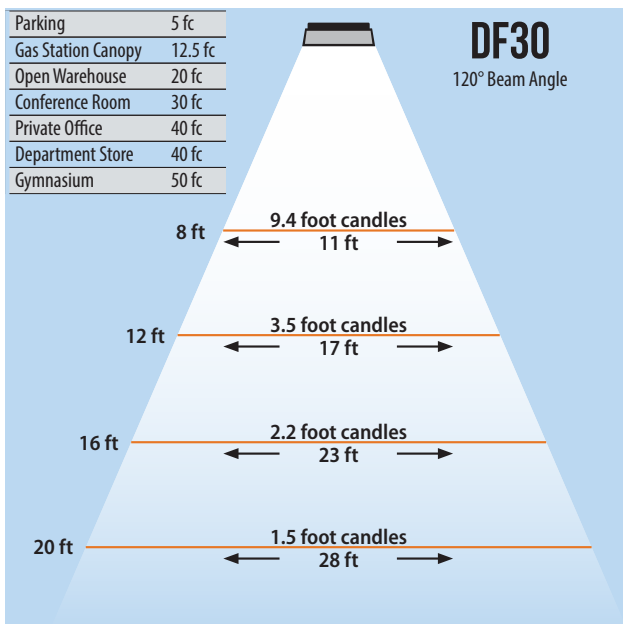

DURAFLOOD 30

LED FLOOD LIGHT (30 WATT)

175W PAR 38 Replacement

Lumens	2,700
CCT	3000-3500K, 6000-6500K
CRI	> 75
Beam Angle	120°
Operating Voltage	100 - 240 VAC
Power Consumption	30W
LED Source	Bridgelux
Lifespan	> 50,000 Hours
IP Grade	IP65
Body Construction	Aluminum & Toughened Glass
Dimensions	8.86" x 7.28" x 4.96"
Weight	2.85 lbs

Trunnion Mount

Knuckle Mount

ORDER CODE Example DF30-BRZ-30W120D6K

Fixture	Finish	Beam Angle	CCT
DF30 - Trunnion	BRZ - Bronze	30W120D - 120°	6K - 6000K
DF30KM - Knuckle			3K - 3000K

DURAFLOOD 30

LED FLOOD LIGHT (30 WATT)

175W PAR 38 Replacement

Lumens	2,700
CCT	3000-3500K, 6000-6500K
CRI	> 75
Beam Angle	120°
Operating Voltage	100 - 240 VAC
Power Consumption	30W
LED Source	Bridgelux
Lifespan	> 50,000 Hours
IP Grade	IP65
Body Construction	Aluminum & Toughened Glass
Dimensions	8.86" x 7.28" x 4.96"
Weight	2.85 lbs

Trunion Mount

Knuckle Mount

ORDER CODE Example DF30-BRZ-30W120D6K

Fixture	Finish	Beam Angle	CCT
DF30 - Trunion	BRZ - Bronze	30W120D - 120°	6K - 6000K
DF30KM - Knuckle			3K - 3000K