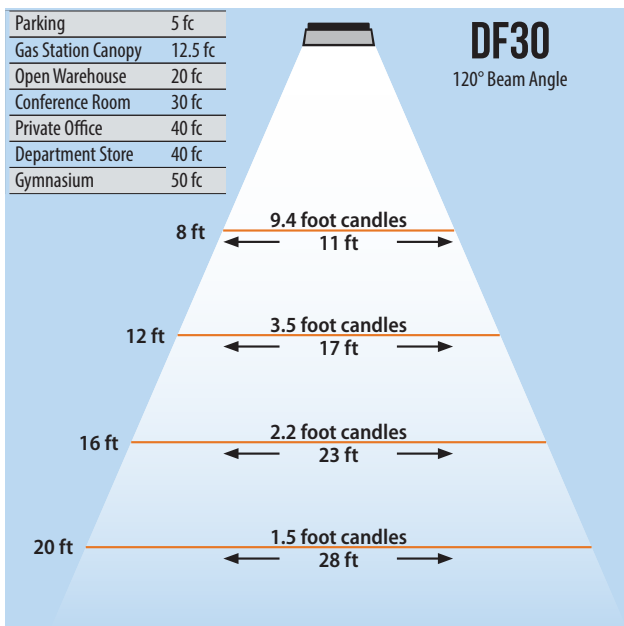

DURAFLOOD 30

LED FLOOD LIGHT (30 WATT)

175W PAR 38 Replacement

Lumens	2,700
CCT	3000-3500K, 6000-6500K
CRI	> 75
Beam Angle	120°
Operating Voltage	100 - 240 VAC
Power Consumption	30W
LED Source	Bridgelux
Lifespan	> 50,000 Hours
IP Grade	IP65
Body Construction	Aluminum & Toughened Glass
Dimensions	8.86" x 7.28" x 4.96"
Weight	2.85 lbs

Trunnion Mount

Knuckle Mount

ORDER CODE Example DF30-BRZ-30W120D6K

Fixture	Finish	Beam Angle	CCT
DF30 - Trunnion	BRZ - Bronze	30W120D - 120°	6K - 6000K
DF30KM - Knuckle			3K - 3000K

DURAFLOOD 30

LED FLOOD LIGHT (30 WATT)

175W PAR 38 Replacement

Lumens	2,700
CCT	3000-3500K, 6000-6500K
CRI	> 75
Beam Angle	120°
Operating Voltage	100 - 240 VAC
Power Consumption	30W
LED Source	Bridgelux
Lifespan	> 50,000 Hours
IP Grade	IP65
Body Construction	Aluminum & Toughened Glass
Dimensions	8.86" x 7.28" x 4.96"
Weight	2.85 lbs

Trunnion Mount

Knuckle Mount

ORDER CODE Example DF30-BRZ-30W120D6K

Fixture	Finish	Beam Angle	CCT
DF30 - Trunnion	BRZ - Bronze	30W120D - 120°	6K - 6000K
DF30KM - Knuckle			3K - 3000K