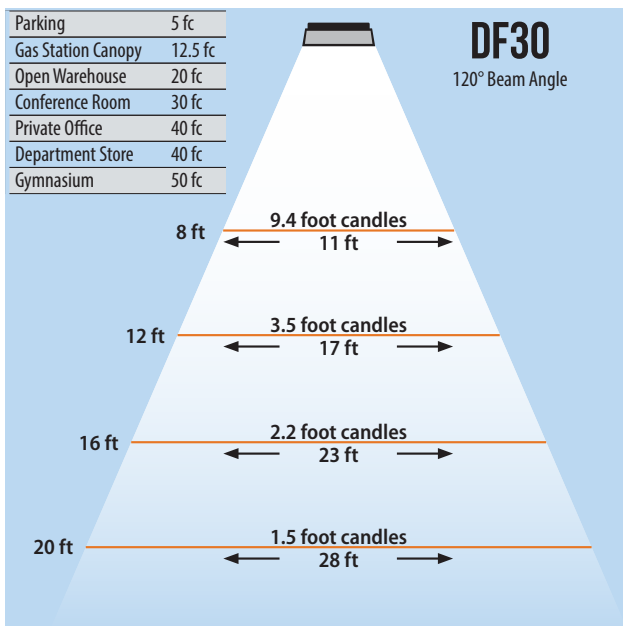

DURAFLOOD 30

LED FLOOD LIGHT (30 WATT)

175W PAR 38 Replacement

Lumens	2,700
CCT	3000-3500K, 6000-6500K
CRI	> 75
Beam Angle	120°
Operating Voltage	100 - 240 VAC
Power Consumption	30W
LED Source	Bridgelux
Lifespan	> 50,000 Hours
IP Grade	IP65
Body Construction	Aluminum & Toughened Glass
Dimensions	8.86" x 7.28" x 4.96"
Weight	2.85 lbs

Trunnion Mount

Knuckle Mount

ORDER CODE Example DF30-BRZ-30W120D6K

Fixture	Finish	Beam Angle	CCT
DF30 - Trunnion	BRZ - Bronze	30W120D - 120°	6K - 6000K
DF30KM - Knuckle			3K - 3000K

DURAFLOOD 30

LED FLOOD LIGHT (30 WATT)

175W PAR 38 Replacement

Lumens	2,700
CCT	3000-3500K, 6000-6500K
CRI	> 75
Beam Angle	120°
Operating Voltage	100 - 240 VAC
Power Consumption	30W
LED Source	Bridgelux
Lifespan	> 50,000 Hours
IP Grade	IP65
Body Construction	Aluminum & Toughened Glass
Dimensions	8.86" x 7.28" x 4.96"
Weight	2.85 lbs

Trunion Mount

Knuckle Mount

ORDER CODE Example DF30-BRZ-30W120D6K

Fixture	Finish	Beam Angle	CCT
DF30 - Trunion	BRZ - Bronze	30W120D - 120°	6K - 6000K
DF30KM - Knuckle			3K - 3000K