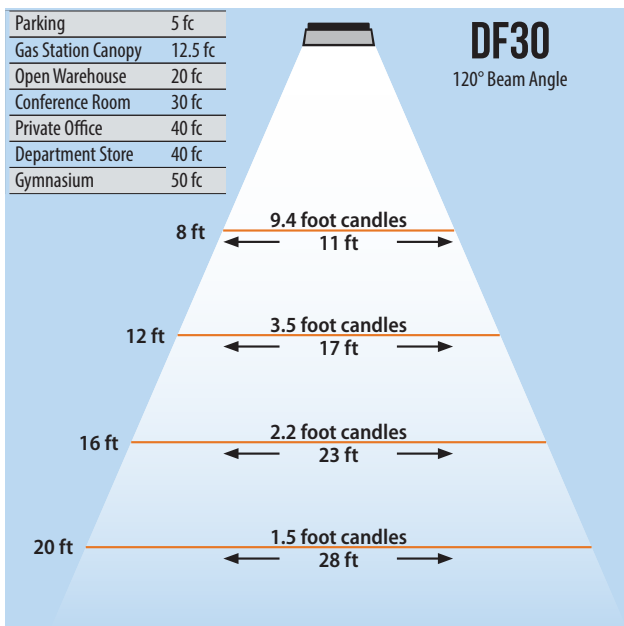

DURAFLOOD 30

LED FLOOD LIGHT (30 WATT)

175W PAR 38 Replacement

Lumens	2,700
CCT	3000-3500K, 6000-6500K
CRI	> 75
Beam Angle	120°
Operating Voltage	100 - 240 VAC
Power Consumption	30W
LED Source	Bridgelux
Lifespan	> 50,000 Hours
IP Grade	IP65
Body Construction	Aluminum & Toughened Glass
Dimensions	8.86" x 7.28" x 4.96"
Weight	2.85 lbs

Trunnion Mount

Knuckle Mount

ORDER CODE Example DF30-BRZ-30W120D6K

Fixture	Finish	Beam Angle	CCT
DF30 - Trunnion	BRZ - Bronze	30W120D - 120°	6K - 6000K
DF30KM - Knuckle			3K - 3000K