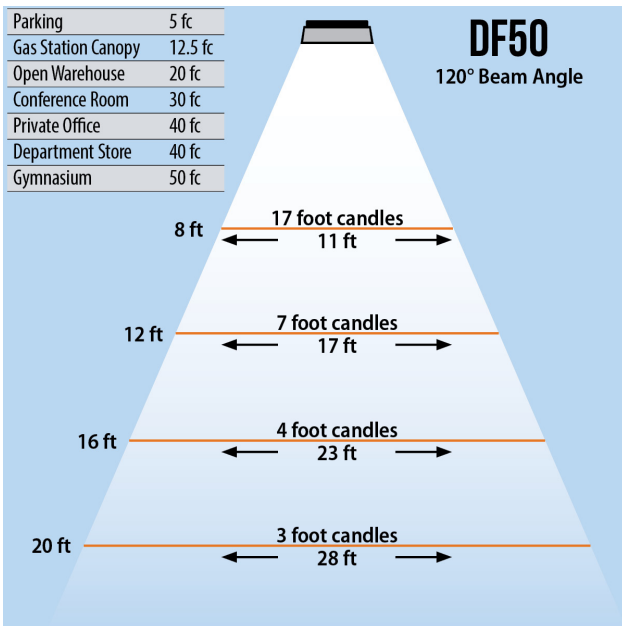

DURAFLOOD 50

LED FLOOD LIGHT (50 WATT)

150 MH Replacement

Trunion Mount

Knuckle Mount

Lumens	4,500
CCT	3000-3500K, 6000-6500K
CRI	> 75
Beam Angle	120°
Operating Voltage	100 - 277 VAC
Power Consumption	50W
Driver	Mean Well
LED Source	Bridgelux
Lifespan	> 50,000 Hours
IP Grade	IP65
Body Construction	Aluminum & Toughened Glass
Dimensions	11.41" x 9.29" x 7.20"
Weight	6.61 lbs

ORDER CODE Example DF50-BRZ-50W120D6K

Fixture	Finish	Beam Angle	CCT
DF50 - Trunion	BRZ - Bronze	50W120D - 120°	6K - 6000K
DF50KM - Knuckle	GR - Gray		3K - 3000K

DURAFLOOD 50

LED FLOOD LIGHT (50 WATT)

150 MH Replacement

Trunnion Mount

Knuckle Mount

Lumens	4,500
CCT	3000-3500K, 6000-6500K
CRI	> 75
Beam Angle	120°
Operating Voltage	100 - 277 VAC
Power Consumption	50W
Driver	Mean Well
LED Source	Bridgelux
Lifespan	> 50,000 Hours
IP Grade	IP65
Body Construction	Aluminum & Toughened Glass
Dimensions	11.41" x 9.29" x 7.20"
Weight	6.61 lbs