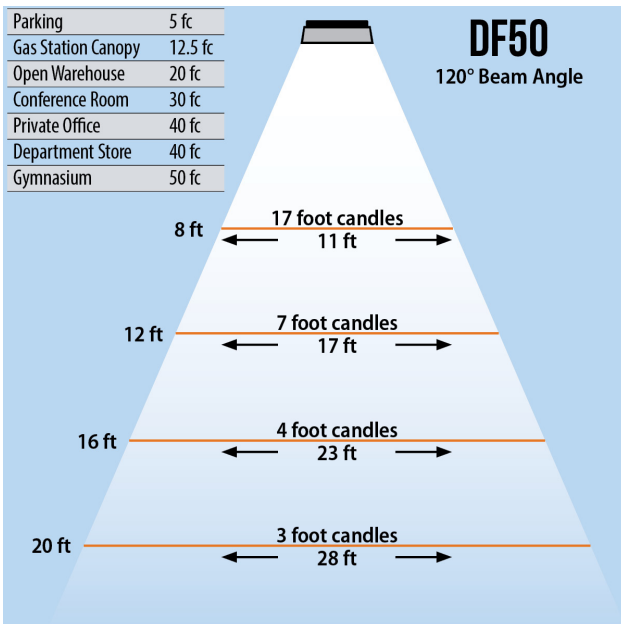

DURAFLOOD 50

LED FLOOD LIGHT (50 WATT)

150 MH Replacement

Trunion Mount

Knuckle Mount

Lumens	4,500
CCT	3000-3500K, 6000-6500K
CRI	> 75
Beam Angle	120°
Operating Voltage	100 - 277 VAC
Power Consumption	50W
Driver	Mean Well
LED Source	Bridgelux
Lifespan	> 50,000 Hours
IP Grade	IP65
Body Construction	Aluminum & Toughened Glass
Dimensions	11.41" x 9.29" x 7.20"
Weight	6.61 lbs

ORDER CODE Example DF50-BRZ-50W120D6K

Fixture	Finish	Beam Angle	CCT
DF50 - Trunion	BRZ - Bronze	50W120D - 120°	6K - 6000K
DF50KM - Knuckle	GR - Gray		3K - 3000K

DURAFLOOD 50

LED FLOOD LIGHT (50 WATT)

150 MH Replacement

Trunnion Mount

Knuckle Mount

Lumens	4,500
CCT	3000-3500K, 6000-6500K
CRI	> 75
Beam Angle	120°
Operating Voltage	100 - 277 VAC
Power Consumption	50W
Driver	Mean Well
LED Source	Bridgelux
Lifespan	> 50,000 Hours
IP Grade	IP65
Body Construction	Aluminum & Toughened Glass
Dimensions	11.41" x 9.29" x 7.20"
Weight	6.61 lbs