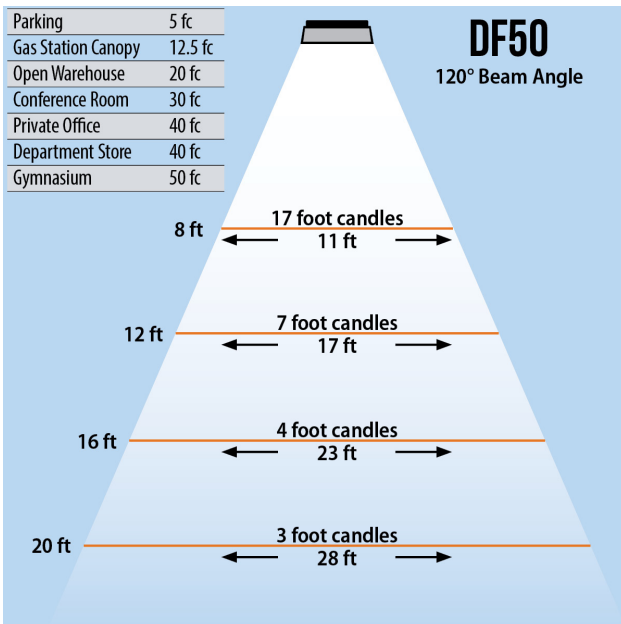

## LED FLOOD LIGHT (50 WATT)

150 MH Replacement

Trunnion Mount

Knuckle Mount

Lumens	4,500
CCT	3000-3500K, 6000-6500K
CRI	> 75
Beam Angle	120°
Operating Voltage	100 - 277 VAC
Power Consumption	50W
Driver	Mean Well
LED Source	Bridgelux
Lifespan	> 50,000 Hours
IP Grade	IP65
Body Construction	Aluminum & Toughened Glass
Dimensions	11.41" x 9.29" x 7.20"
Weight	6.61 lbs

## LED FLOOD LIGHT (50 WATT)

150 MH Replacement

Trunion Mount

Knuckle Mount

Lumens	4,500
CCT	3000-3500K, 6000-6500K
CRI	> 75
Beam Angle	120°
Operating Voltage	100 - 277 VAC
Power Consumption	50W
Driver	Mean Well
LED Source	Bridgelux
Lifespan	> 50,000 Hours
IP Grade	IP65
Body Construction	Aluminum & Toughened Glass
Dimensions	11.41" x 9.29" x 7.20"
Weight	6.61 lbs