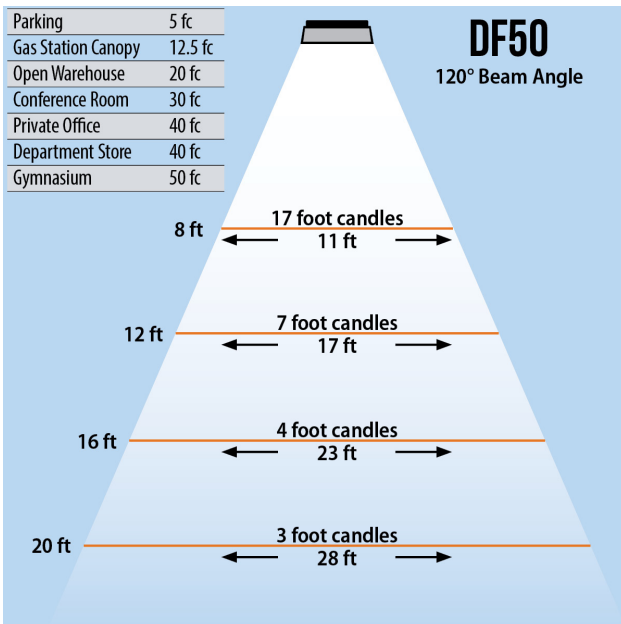

DURAFLOOD 50

LED FLOOD LIGHT (50 WATT)

150 MH Replacement

Trunion Mount

Knuckle Mount

Lumens	4,500
CCT	3000-3500K, 6000-6500K
CRI	> 75
Beam Angle	120°
Operating Voltage	100 - 277 VAC
Power Consumption	50W
Driver	Mean Well
LED Source	Bridgelux
Lifespan	> 50,000 Hours
IP Grade	IP65
Body Construction	Aluminum & Toughened Glass
Dimensions	11.41" x 9.29" x 7.20"
Weight	6.61 lbs

ORDER CODE Example DF50-BRZ-50W120D6K

Fixture	Finish	Beam Angle	CCT
DF50 - Trunion	BRZ - Bronze	50W120D - 120°	6K - 6000K
DF50KM - Knuckle	GR - Gray		3K - 3000K