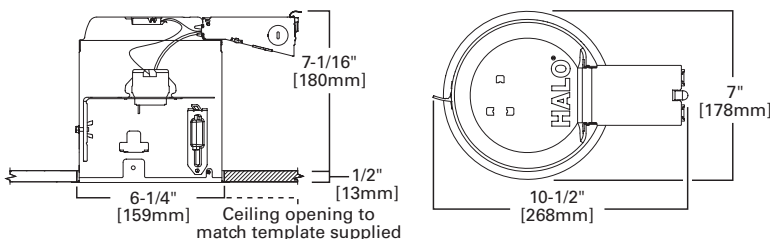

cULus Listed

- Compact 10 in³ box volume
- Listed for maximum (6) No. 12 AWG or (8) No. 14 AWG 90° C splice conductors in box

Remodel Flange

- Die formed flange maintains precise whole circumference
- Integral flange secures fixture against the ceiling

Air-Tite™ code compliant

- Certified under ASTM E283
- Exclusive gasket seals aperture, frame & ceiling
- No additional caulk required

Socket

- Porcelain socket with nickel plated brass screw shell
- Snap-in springs secure socket to socket plate, and may be detached when using socket supporting trims

Thermal Protector

- Self resetting thermal protector deactivates fixture if overheating occurs due to improper lamping

Trims

- Halo Fit-All concept offers multiple trim options in a variety of design styles, and functional beam distributions to control beam angle and lumen delivery in accommodating various lamp types including Halogen, CFL and LEDD

Compliance

- cULus Listed 1598 Luminaire
- cULus Listed Damp Location
- cULus Listed for Wet Location, covered ceiling, with select trims
- cULus Listed for direct contact with insulation and combustible material*
- Air-Tite code compliant. Certified under ASTM E283; not exceeding 2.0 cfm (0.944 L/s) air leakage rate tested at a 1.57 psf (75 Pa) pressure differential
- RoHS compliant

*Not to be used in direct contact with spray foam insulation (Consult NEMA LSD57-2013)

Dimensions

E7RICAT

6" IC, Air-Tite, Remodel Housing

E26 Screw base housing

FOR USE IN INSULATED CEILINGS

FOR DIRECT CONTACT WITH INSULATION*

Special Features

- Hinged J-Box with Slide-N-Side™
- Quick Connect™ push wire nuts
- Air-Tite™ code compliant
- Speed Clamps