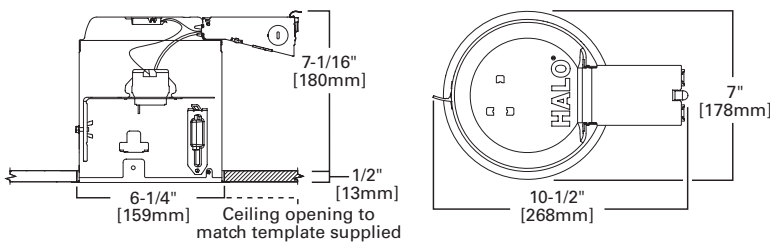

cULus Listed

- Compact 10 in³ box volume
- Listed for maximum (6) No. 12 AWG or (8) No. 14 AWG 90° C splice conductors in box

Remodel Flange

- Die formed flange maintains precise whole circumference
- Integral flange secures fixture against the ceiling

Air-Tite™ code compliant

- Certified under ASTM E283
- Exclusive gasket seals aperture, frame & ceiling
- No additional caulk required

Socket

- Porcelain socket with nickel plated brass screw shell
- Snap-in springs secure socket to socket plate, and may be detached when using socket supporting trims

Thermal Protector

- Self resetting thermal protector deactivates fixture if overheating occurs due to improper lamping

Trims

- Halo Fit-All concept offers multiple trim options in a variety of design styles, and functional beam distributions to control beam angle and lumen delivery in accommodating various lamp types including Halogen, CFL and LEDD

Compliance

- cULus Listed 1598 Luminaire
- cULus Listed Damp Location
- cULus Listed for Wet Location, covered ceiling, with select trims
- cULus Listed for direct contact with insulation and combustible material*
- Air-Tite code compliant. Certified under ASTM E283; not exceeding 2.0 cfm (0.944 L/s) air leakage rate tested at a 1.57 psf (75 Pa) pressure differential
- RoHS compliant

*Not to be used in direct contact with spray foam insulation (Consult NEMA LSD57-2013)

Dimensions

E7RICAT

6" IC, Air-Tite, Remodel Housing

E26 Screw base housing

FOR USE IN INSULATED CEILINGS

FOR DIRECT CONTACT WITH INSULATION*

Special Features

- Hinged J-Box with Slide-N-Side™
- Quick Connect™ push wire nuts
- Air-Tite™ code compliant
- Speed Clamps