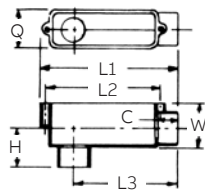

SP
LR31146
Except where noted by †

UL
LISTED
E23018
Except where noted by ▶

HOLFORM™ Concrete sleeves

Cat. No.	Min. O.D. A (in.)	B. (in.)	Std. Ctn.	Std. Wt. (lbs.)
▶ E92CSH	1 1/2	1 3/4	20	3
▶ E92CSJ	2	2 13/32	25	6
▶ E92CSL	3	3 13/32	25	8
▶ E92CSN	4	4 13/32	18	8
▶ E92CSP	5	5 13/32	15	8
▶ E92CSR	6	6 13/32	12	8

Four knock-out type socket openings, 90° spacing. Available with 1/2" or 3/4" socket outlets. Includes cover and gasket.

Note: Not fixture rated.

Conduit bodies Type X with cover

Cat. No.	Size (in.)	Vol. (cu.in.)	Std. Ctn.
▶ E970CD	1/2	15.16	15
E970CE	3/4	15.16	15

Supplied with four stainless steel cover screws. Diameter 4 1/8", thickness 1/4". Not designed for use with wiring devices or light fixtures.

Feature unthreaded hubs and textured lids with foam-in-place gaskets.

Conduit bodies - Type LB

SP
LR31146

UL
LISTED
E11461
Except where noted by ▶

Cat. No.	Size (in.)	Std. Ctn.	Dimensions (in.)							Vol. Cu. (in.)
			Typical max.		Typical		Max. H	Max. Q	Max. W	
			C	L1	L2	L3				
E986D	1/2	25	1 1/16	4 5/16	3 7/32	3 1/16	1 5/16	1 11/32	1 1/2	4.0
E986E	3/4	15	2 9/32	6 9/32	5 9/32	4 25/32	1 25/32	1 3/4	2 1/32	12.0
E986F	1	10	2 9/32	6 9/32	5 9/32	4 25/32	1 25/32	1 3/4	2 1/32	12.0
E986G	1 1/4	10	1 3/32	7 31/32	6 13/32	6	2 5/16	2 1/2	2 3/4	32.0
E986H	1 1/2	10	1 3/32	7 31/32	6 13/32	6	2 5/16	2 1/2	2 3/4	32.0
E986J	2	10	1 5/32	9 31/32	8 13/32	7 1/4	2 9/16	3 5/32	3 15/32	63.0
▶ E986K	2 1/2	4	1 5/8	14 7/8	13 1/4	11 31/32	3 3/4	4 11/32	4 5/8	210
▶ E986L	3	4	1 5/8	14 7/8	13 1/4	11 31/32	3 3/4	4 11/32	4 5/8	210
▶ E986M	3 1/2	4	1 25/32	17 23/32	15 7/8	14 17/64	4 7/16	5 11/32	5 21/32	390
▶ E986N	4	4	1 25/32	17 23/32	15 7/8	14 17/64	4 7/16	5 11/32	5 21/32	390