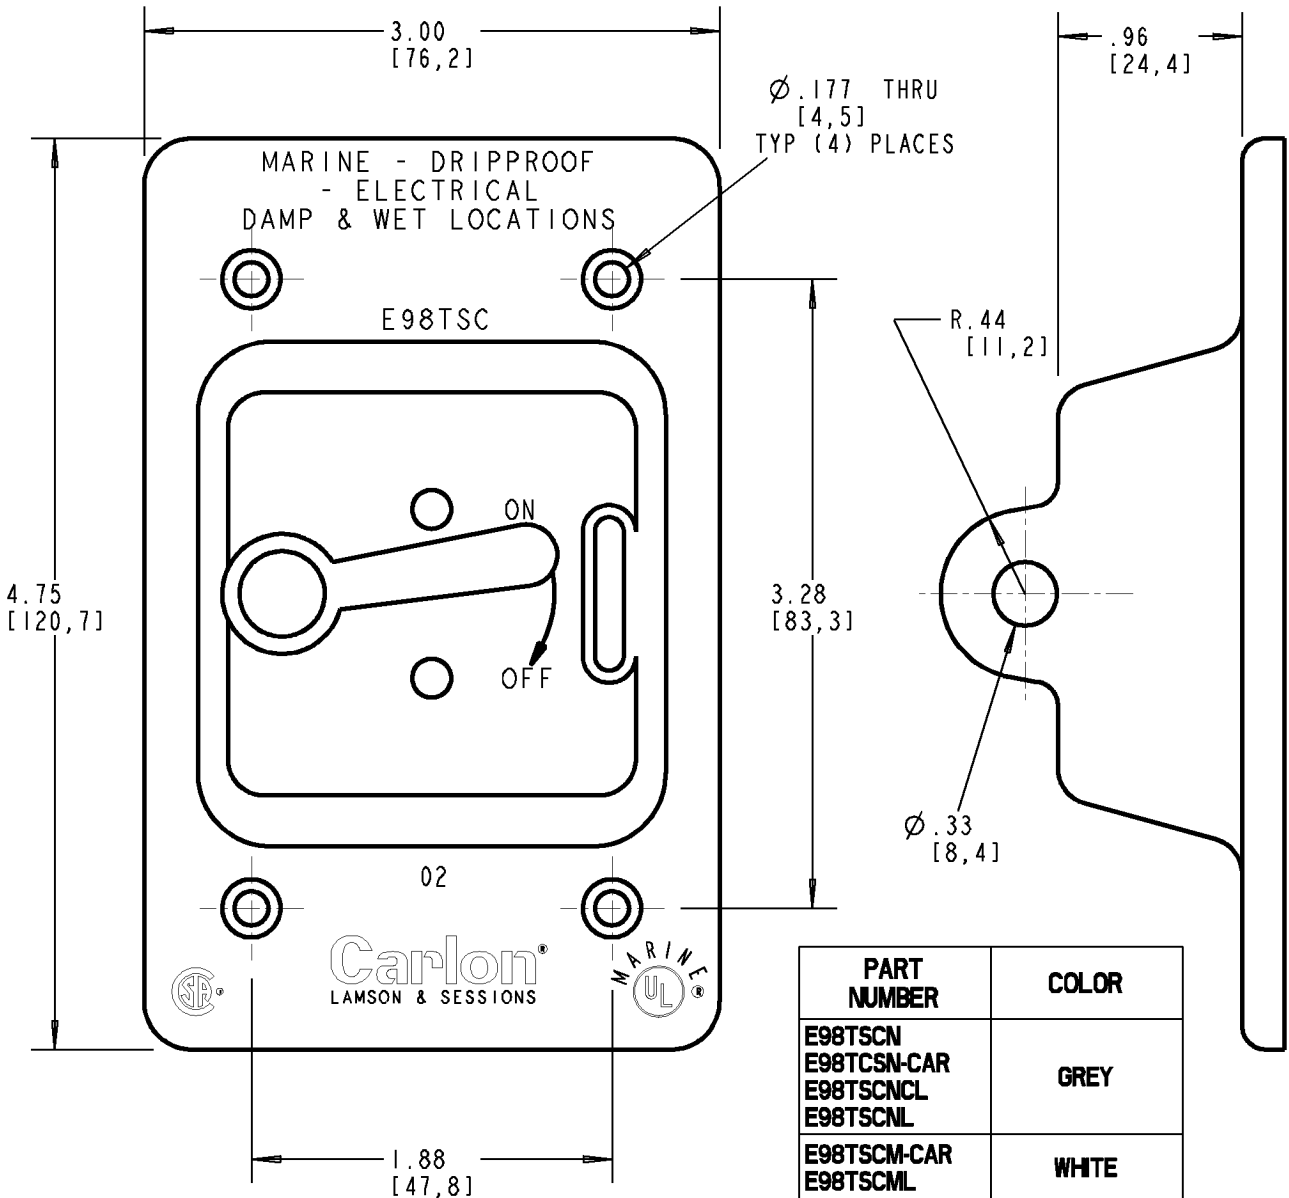

Carlton®

PART NUMBER	COLOR
E98TSCN E98TSCN-CAR E98TSCNCL E98TSCNL	GREY
E98TSCM-CAR E98TSCML	WHITE

NOTE:
GASKET AND MOUNTING SCREWS INCLUDED

GENERAL NOTES

- ALL DIMENSIONS ARE FOR REFERENCE ONLY.
- DIMENSIONS IN BRACKETS [] ARE IN METRIC UNITS.

REVISIONS

*** SEE ERN (****) FOR APPROVAL SIGNATURES & RELEASE DATE.
PROJECT NO: ****

Thomas & Betts
www.tnb.com

DESCRIPTION: **SINGLE GANG TOGGLE COVER WEATHERPROOF**

ORIGINAL PROJECT NO / (ERN NO)
/ ()

SHEET NO:
1 OF 1

REV. NO:
D

DRAWING NO:
WSD-AC02732

Carlton®

PART NUMBER	COLOR
E98TSCN E98TSCN-CAR E98TSCNCL E98TSCNL	GREY
E98TSCM-CAR E98TSCML	WHITE

NOTE:
GASKET AND MOUNTING SCREWS INCLUDED

GENERAL NOTES		Thomas & Betts <small>www.tnb.com</small>			
1. ALL DIMENSIONS ARE FOR REFERENCE ONLY. 2. DIMENSIONS IN BRACKETS [] ARE IN METRIC UNITS.		DESCRIPTION: SINGLE GANG TOGGLE COVER WEATHERPROOF			
REVISIONS		ORIGINAL PROJECT NO / (ERN NO)	SHEET NO:	REV. NO:	DRAWING NO:
** SEE ERN (****) FOR APPROVAL SIGNATURES & RELEASE DATE. PROJECT NO: ****		/ ()	1 OF 1	D	WSD-AC02732