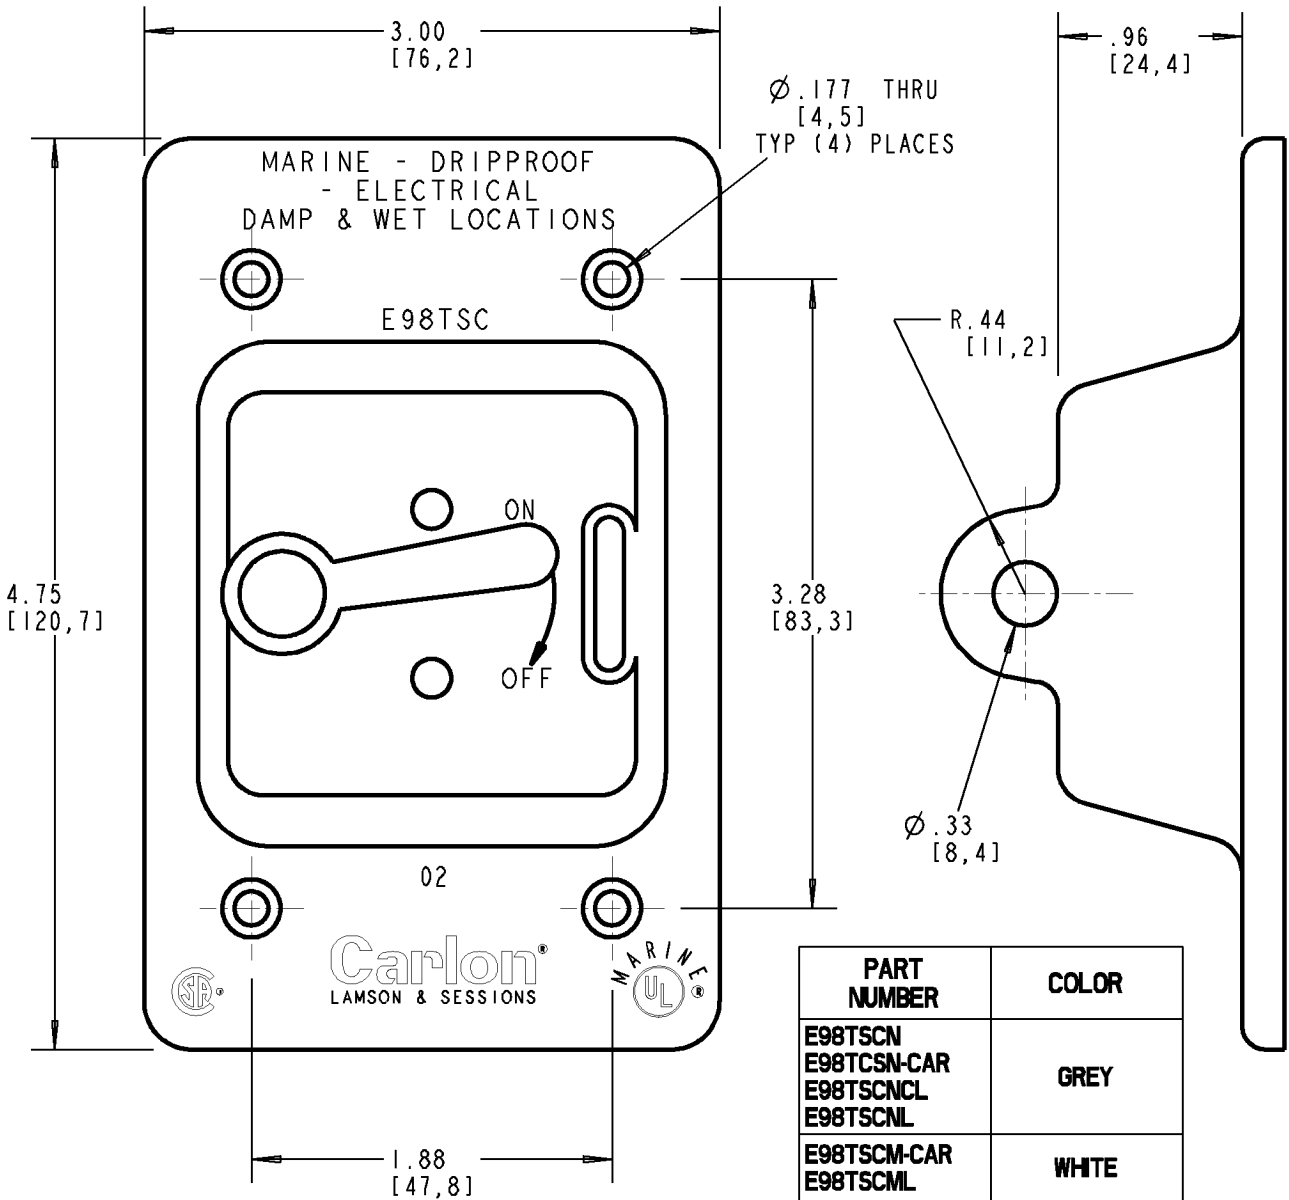

Carlton®

PART NUMBER	COLOR
E98TSCN E98TSCN-CAR E98TSCNCL E98TSCNL	GREY
E98TSCM-CAR E98TSCML	WHITE

NOTE:
GASKET AND MOUNTING SCREWS INCLUDED

GENERAL NOTES

- ALL DIMENSIONS ARE FOR REFERENCE ONLY.
- DIMENSIONS IN BRACKETS [] ARE IN METRIC UNITS.

REVISIONS

*** SEE ERN (****) FOR APPROVAL SIGNATURES & RELEASE DATE.
PROJECT NO: ****

Thomas & Betts
www.tnb.com

DESCRIPTION: **SINGLE GANG TOGGLE COVER WEATHERPROOF**

ORIGINAL PROJECT NO / (ERN NO)
/ ()

SHEET NO:
1 OF 1

REV. NO:
D

DRAWING NO:
WSD-AC02732

Carlton®

PART NUMBER	COLOR
E98TSCN E98TSCN-CAR E98TSCNCL E98TSCNL	GREY
E98TSCM-CAR E98TSCML	WHITE

NOTE:
GASKET AND MOUNTING SCREWS INCLUDED

GENERAL NOTES		Thomas & Betts <small>www.tnb.com</small>			
1. ALL DIMENSIONS ARE FOR REFERENCE ONLY. 2. DIMENSIONS IN BRACKETS [] ARE IN METRIC UNITS.		DESCRIPTION: SINGLE GANG TOGGLE COVER WEATHERPROOF			
REVISIONS		ORIGINAL PROJECT NO / (ERN NO)	SHEET NO:	REV. NO:	DRAWING NO:
** SEE ERN (****) FOR APPROVAL SIGNATURES & RELEASE DATE. PROJECT NO: ****		/ ()	1 OF 1	D	WSD-AC02732