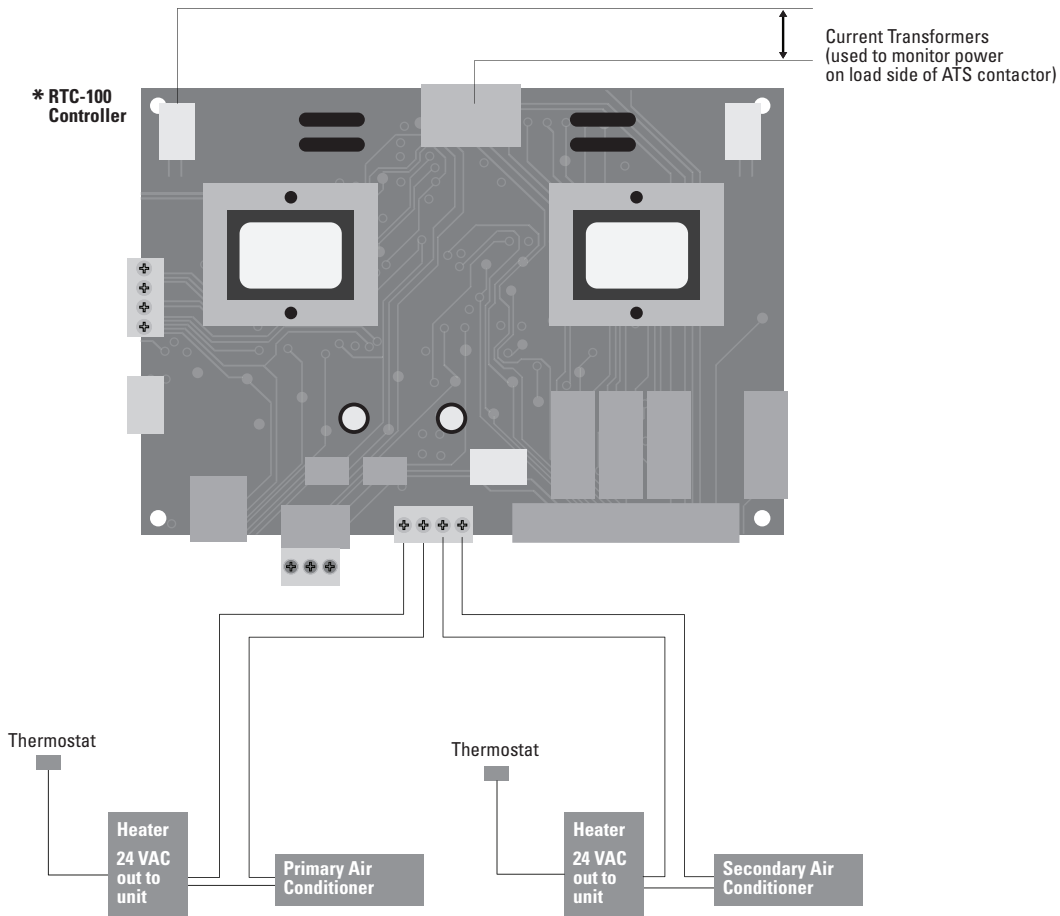

Automatic Transfer Switches

Universal (Green) Automatic Transfer Switches

Catalog Number	Description
EGSU100AC	100A Universal N3R with Power Saver Control
EGSU100NSEAC	100A Universal N3R Service Entrance with Power Saver Control
EGSU100L24RAC	100A Universal N3R with Power Saver Control & 24 ckt. Loadcenter
EGSU150NSEAC	150A Universal N3R Service Entrance with Power Saver Control
EGSU200AC	200A Universal N3R with Power Saver Control
EGSU200NSEAC	200A Universal N3R Service Entrance with Power Saver Control
EGSU400NSEAC	400A Universal N3R Service Entrance with Power Saver Control

Standard Automatic Transfer Switches

Catalog Number	Description
EGS50L12	50A N1 Enclosure
EGS50L12R	50A N3R Enclosure
EGS100	100A N3R Enclosure
EGS100SE	100A N3R Service Entrance
EGS200	200A N3R Enclosure
EGS200SE	200A N3R Service Entrance
EGS100L24R	100A N3R Enclosure & 24 ckt. Loadcenter

How does the green ATS work?

* **RTC-100 Controller** is located inside Eaton's Green Line of ATS's.

Eaton Corporation
Electrical Group
1000 Cherrington Parkway
Moon Township, PA 15108
United States
877-ETN-CARE (877-386-2273)
Eaton.com

Catalog Number	Description
EGSU100AC	100A Universal N3R with Power Saver Control
EGSU100NSEAC	100A Universal N3R Service Entrance with Power Saver Control
EGSU100L24RAC	100A Universal N3R with Power Saver Control & 24 ckt. Loadcenter
EGSU150NSEAC	150A Universal N3R Service Entrance with Power Saver Control
EGSU200AC	200A Universal N3R with Power Saver Control
EGSU200NSEAC	200A Universal N3R Service Entrance with Power Saver Control
EGSU400NSEAC	400A Universal N3R Service Entrance with Power Saver Control