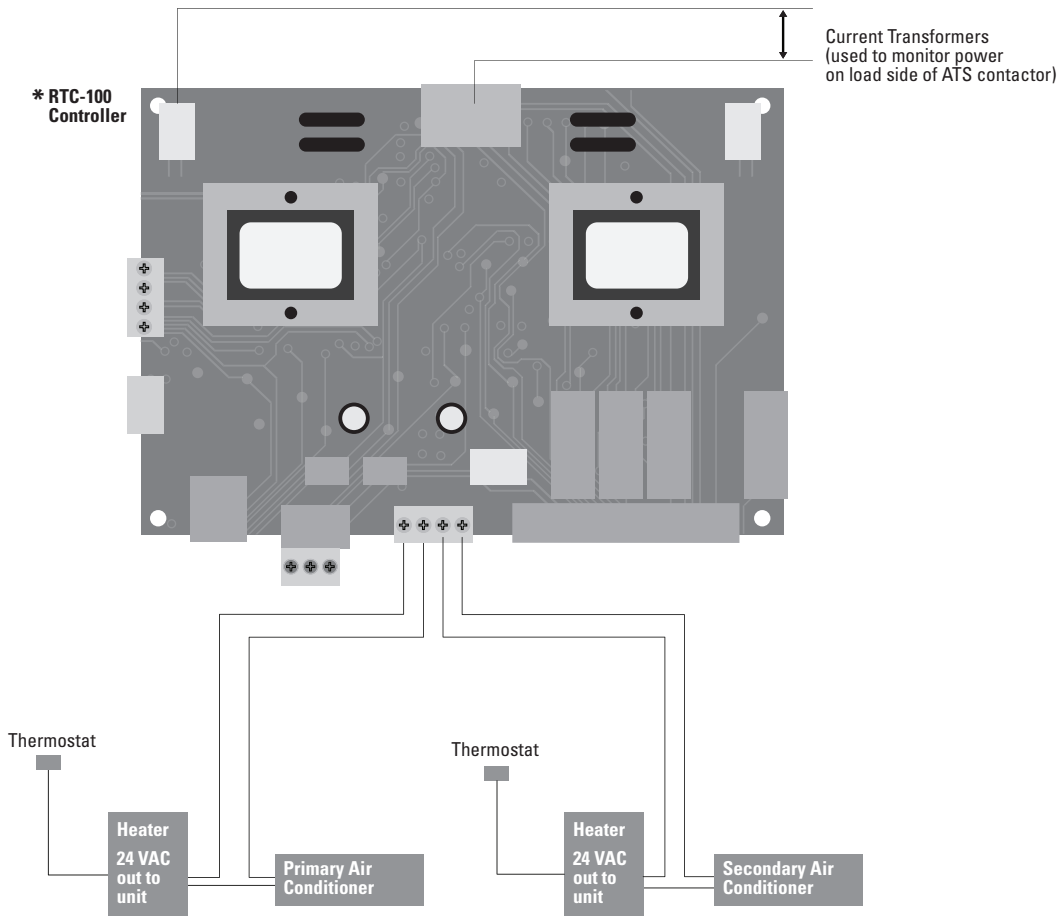

Automatic Transfer Switches

Universal (Green) Automatic Transfer Switches

Catalog Number	Description
EGSU100AC	100A Universal N3R with Power Saver Control
EGSU100NSEAC	100A Universal N3R Service Entrance with Power Saver Control
EGSU100L24RAC	100A Universal N3R with Power Saver Control & 24 ckt. Loadcenter
EGSU150NSEAC	150A Universal N3R Service Entrance with Power Saver Control
EGSU200AC	200A Universal N3R with Power Saver Control
EGSU200NSEAC	200A Universal N3R Service Entrance with Power Saver Control
EGSU400NSEAC	400A Universal N3R Service Entrance with Power Saver Control

How does the green ATS work?

* **RTC-100 Controller** is located inside Eaton's Green Line of ATS's.

Eaton Corporation
Electrical Group
1000 Cherrington Parkway
Moon Township, PA 15108
United States
877-ETN-CARE (877-386-2273)
Eaton.com

Catalog Number	Description
EGSU100AC	100A Universal N3R with Power Saver Control
EGSU100NSEAC	100A Universal N3R Service Entrance with Power Saver Control
EGSU100L24RAC	100A Universal N3R with Power Saver Control & 24 ckt. Loadcenter
EGSU150NSEAC	150A Universal N3R Service Entrance with Power Saver Control
EGSU200AC	200A Universal N3R with Power Saver Control
EGSU200NSEAC	200A Universal N3R Service Entrance with Power Saver Control
EGSU400NSEAC	400A Universal N3R Service Entrance with Power Saver Control

How does the green ATS work?

* RTC-100 Controller is located inside Eaton's Green Line of ATS's.

Eaton Corporation
Electrical Group
1000 Cherrington Parkway
Moon Township, PA 15108
United States
877-ETN-CARE (877-386-2273)
Eaton.com