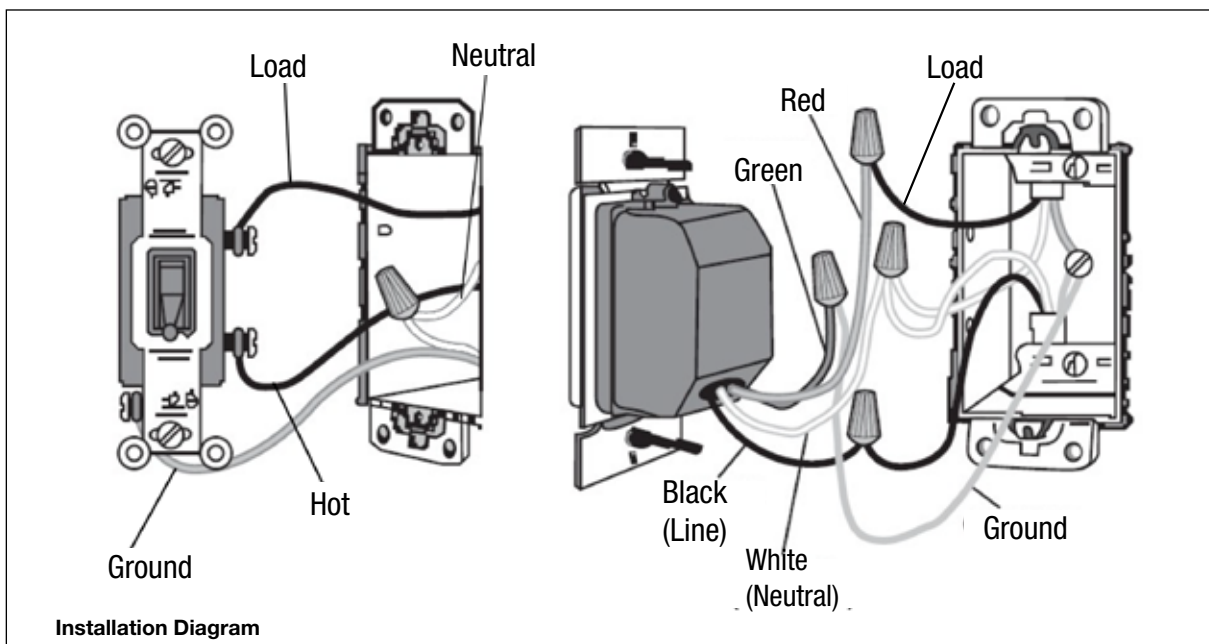

Specification

The timer shall be supplied with an LED and single-button operation. The timer must fit a standard wall box and accept a rectangular decorator wall plate. Timer contacts shall break current at the end of timed cycle. The timer shall be capable of single-pole operation. Various user selectable timing ranges shall be available up to 12 hours, with or without "HOLD" feature for constant ON. The timer shall be Intermatic model _____ (See Model Numbers Listed).

Diagrams