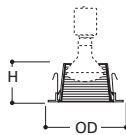

Aperture: 2-1/8" [54mm]
Outside Diameter: 5" [127mm]

ERT402
High Gloss Appliance White Trim Ring with White Eyeball

ERT410

Metal Baffle

ET400SB	40W R16, 50W PAR20, 50W R20
ET400RSB	
EI400ATSB	30W R20, 35W PAR20, 50W PAR20

Height: 2-5/8" [67mm]
Outside Diameter: 5-1/16" [129mm]

ERT410WHT
High Gloss Appliance White Metal Baffle, Gloss White Trim Ring

ERT410
Black Metal Baffle, Gloss White Trim Ring

ERT455

Prismatic Glass Lens Shower Light

ET400SB	40W A19, 50W PAR20, 50W R20
ET400RSB	
EI400ATSB	30W R20, 35W PAR20

Height: 2-5/8" [67mm]
Outside Diameter: 5-1/16" [129mm]

ERT455
Shower Light, High Gloss Appliance White Trim Ring