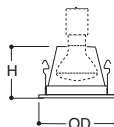

Aperture: 2-1/8" [54mm]
Outside Diameter: 5" [127mm]

ERT402
High Gloss Appliance White Trim Ring with White Eyeball

ERT410

Metal Baffle

ET400SB	40W R16, 50W PAR20, 50W R20
ET400RSB	
EI400ATSB	30W R20, 35W PAR20, 50W PAR20

Height: 2-5/8" [67mm]
Outside Diameter: 5-1/16" [129mm]

ERT410WHT
High Gloss Appliance White Metal Baffle, Gloss White Trim Ring

ERT410
Black Metal Baffle, Gloss White Trim Ring

ERT455

Prismatic Glass Lens Shower Light

ET400SB	40W A19, 50W PAR20, 50W R20
ET400RSB	
EI400ATSB	30W R20, 35W PAR20

Height: 2-5/8" [67mm]
Outside Diameter: 5-1/16" [129mm]

ERT455
Shower Light, High Gloss Appliance White Trim Ring