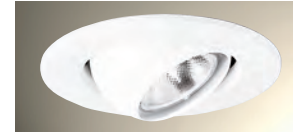

ERT401WHT
High Gloss Appliance White Trim Ring with White Baffle

ERT401
High Gloss Appliance White Trim Ring with Black Baffle

ERT402

Eyeball - 30° Tilt

ET400SB	40W R16, 60W PAR16
ET400RSB	
EI400ATSB	40W R16, 45W PAR16

Aperture: 2-1/8" [54mm]
Outside Diameter: 5" [127mm]

ERT402
High Gloss Appliance White Trim Ring with White Eyeball

ERT410

Metal Baffle

ET400SB	40W R16, 50W PAR20, 50W R20
ET400RSB	
EI400ATSB	30W R20, 35W PAR20, 50W PAR20

Height: 2-5/8" [67mm]
Outside Diameter: 5-1/16" [129mm]

ERT410WHT
High Gloss Appliance White Metal Baffle, Gloss White Trim Ring

ERT410
Black Metal Baffle, Gloss White Trim Ring

ERT455

Prismatic Glass Lens Shower Light