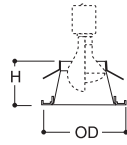

ERT403

Clear Specular Reflector

ET400SB	50W R20, 40W R16, 40W A19 (50W PAR20 ET400RSB only)
ET400RSB	
EI400ATSB	35W PAR20, 30W R20, 40W R16, 40W A19, 50W PAR 20

Height: 2-1/2" [63mm]
Outside Diameter: 5" [127mm]

Aperture: 2-1/8" [54mm]
Outside Diameter: 5" [127mm]

ERT402
High Gloss Appliance White Trim Ring with White Eyeball

ERT410

Metal Baffle

ET400SB	40W R16, 50W PAR20, 50W R20
ET400RSB	
EI400ATSB	30W R20, 35W PAR20, 50W PAR20

Height: 2-5/8" [67mm]
Outside Diameter: 5-1/16" [129mm]

ERT410WHT
High Gloss Appliance White Metal Baffle, Gloss White Trim Ring

ERT410
Black Metal Baffle, Gloss White Trim Ring

ERT455

Prismatic Glass Lens Shower Light

ET400SB	40W A19, 50W PAR20, 50W R20
ET400RSB	
EI400ATSB	30W R20, 35W PAR20

Height: 2-5/8" [67mm]
Outside Diameter: 5-1/16" [129mm]

ERT455
Shower Light, High Gloss Appliance White Trim Ring