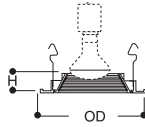

ERT401

Plastic Step Baffle

ET400SB	40W R16, 50W PAR20, 50W R20
ET400RSB	
EI400ATSB	35W PAR20, 30W R20

Height: 1-1/8" [28mm]
Outside Diameter: 5" [127mm]