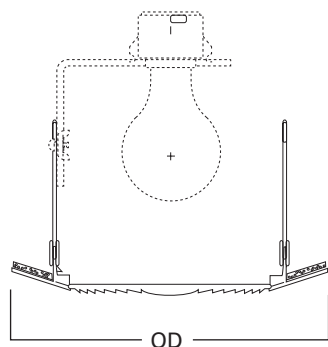

"Dead Front"
Non-Conductive
trim ring and glass lens

Outside Diameter: 8" [203mm]

ORDERING INFORMATION

Trim

ERT703 = 6" High gloss appliance white trim, Fresnel glass lens showerlight

DESCRIPTION

Fresnel glass lens shower light trim in the 6" All-Pro trim family for use in Halo and All-Pro recessed downlighting.

Catalog #		Type
Project		
Comments		Date
Prepared by		

SPECIFICATION FEATURES

Torsion springs pull trim tight to ceiling. High gloss appliance white trim with fresnel lens. Wet location listed for use in showers. Non-conductive, non-corrosive gasketing polymer trim ring.

ERT703

6-Inch Fresnel Glass Lens

"Dead Front"
Non-Conductive
trim ring and glass lens

Outside Diameter: 8" [203mm]

ORDERING INFORMATION

Trim

ERT703 = 6" High gloss appliance white trim, Fresnel glass lens showerlight