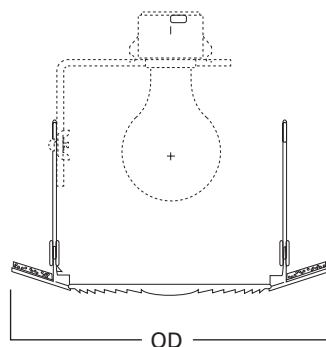

Torsion springs pull trim tight to ceiling. High gloss appliance white trim with fresnel lens. Wet location listed for use in showers. Non-conductive, non-corrosive gasketing polymer trim ring.

Lamp Listings - Incandescent

"Dead Front"
Non-Conductive
trim ring and glass lens

Outside Diameter: 8" [203mm]

ORDERING INFORMATION

Trim

ERT703 = 6" High gloss appliance white trim, Fresnel glass lens showerlight

DESCRIPTION

Fresnel glass lens shower light trim in the 6" All-Pro trim family for use in Halo and All-Pro recessed downlighting.