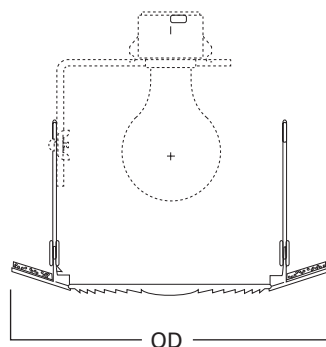

"Dead Front"
Non-Conductive
trim ring and glass lens

Outside Diameter: 8" [203mm]

ORDERING INFORMATION

Trim

ERT703 = 6" High gloss appliance white trim, Fresnel glass lens showerlight

DESCRIPTION

Fresnel glass lens shower light trim in the 6" All-Pro trim family for use in Halo and All-Pro recessed downlighting.

Catalog #		Type
Project		
Comments		Date
Prepared by		

SPECIFICATION FEATURES

Torsion springs pull trim tight to ceiling. High gloss appliance white trim with fresnel lens. Wet location listed for use in showers. Non-conductive, non-corrosive gasketing polymer trim ring.

ERT703

6-Inch Fresnel Glass Lens

"Dead Front"
Non-Conductive
trim ring and glass lens

Outside Diameter: 8" [203mm]

ORDERING INFORMATION

Trim

ERT703 = 6" High gloss appliance white trim, Fresnel glass lens showerlight