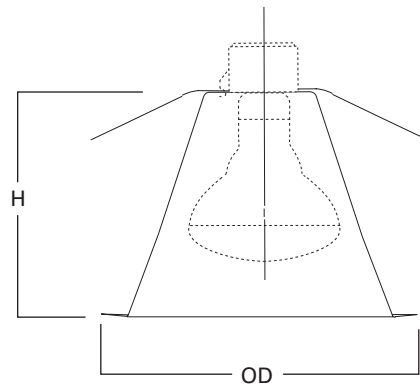

ERT712TS
Gloss White Trim, White
Reflector and Torsion Spring

ERT712
Height: 5-3/8" [136mm]
Outside Diameter: 7-1/4" [184mm]

ERT712TS
Height: 5-3/8" [136mm]
Outside Diameter: 7-1/4" [184mm]

ERT712

6-Inch White Reflector

ERT712
Gloss White Trim,
White Reflector

ERT712TS
Gloss White Trim, White
Reflector and Torsion Spring

ERT712
Height: 5-3/8" [136mm]
Outside Diameter: 7-1/4" [184mm]

ERT712TS
Height: 5-3/8" [136mm]
Outside Diameter: 7-1/4" [184mm]