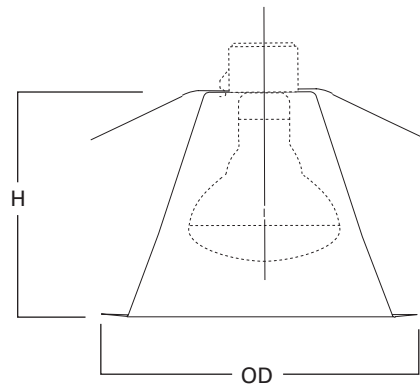

ERT712
Gloss White Trim,
White Reflector

ERT712TS
Gloss White Trim, White
Reflector and Torsion Spring

ERT712
Height: 5-3/8" [136mm]
Outside Diameter: 7-1/4" [184mm]

ERT712TS
Height: 5-3/8" [136mm]
Outside Diameter: 7-1/4" [184mm]