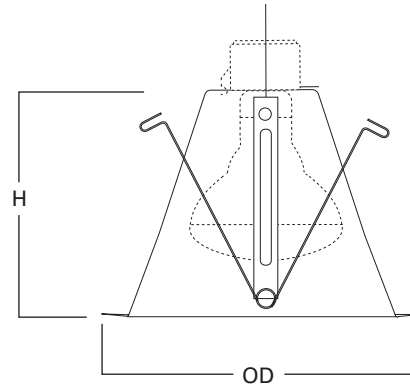

ERT712TS
Gloss White Trim, White
Reflector and Torsion Spring

ERT712
Height: 5-3/8" [136mm]
Outside Diameter: 7-1/4" [184mm]

ERT712TS
Height: 5-3/8" [136mm]
Outside Diameter: 7-1/4" [184mm]

ERT712

6-Inch White Reflector

ERT712
Gloss White Trim,
White Reflector

ERT712TS
Gloss White Trim, White
Reflector and Torsion Spring

ERT712
Height: 5-3/8" [136mm]
Outside Diameter: 7-1/4" [184mm]

ERT712TS
Height: 5-3/8" [136mm]
Outside Diameter: 7-1/4" [184mm]