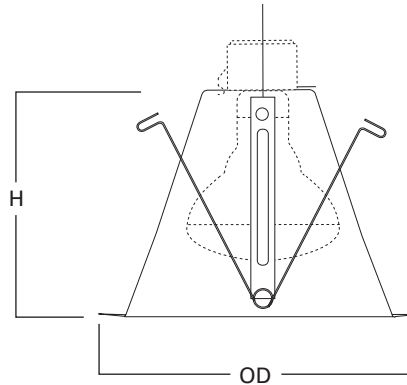

ERT712
Gloss White Trim,
White Reflector

ERT712TS
Gloss White Trim, White
Reflector and Torsion Spring

ERT712
Height: 5-3/8" [136mm]
Outside Diameter: 7-1/4" [184mm]

ERT712TS
Height: 5-3/8" [136mm]
Outside Diameter: 7-1/4" [184mm]