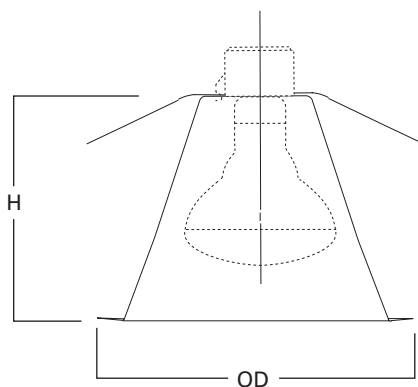

ERT712TS
Gloss White Trim, White
Reflector and Torsion Spring

ERT712

6-Inch White Reflector

ERT712
Height: 5-3/8" [136mm]
Outside Diameter: 7-1/4" [184mm]

ERT712TS
Height: 5-3/8" [136mm]
Outside Diameter: 7-1/4" [184mm]