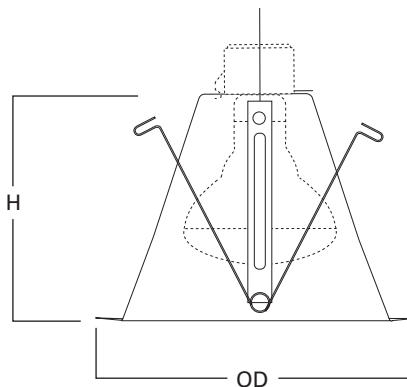

ERT712TS
Height: 5-3/8" [136mm]
Outside Diameter: 7-1/4" [184mm]