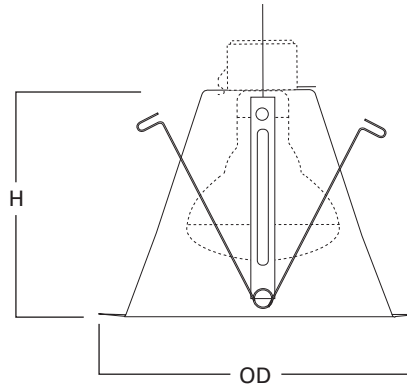

EI700U	60W A19, 75W PAR30, 75W PAR30L, 85W BR30, 100W R30, 120W BR40
EI700UAT	

**ERT712**  
Gloss White Trim, White Reflector

**ERT712TS**  
Gloss White Trim, White Reflector and Torsion Spring

**ERT712**  
Height: 5-3/8" [136mm]  
Outside Diameter: 7-1/4" [184mm]

**ERT712TS**  
Height: 5-3/8" [136mm]  
Outside Diameter: 7-1/4" [184mm]