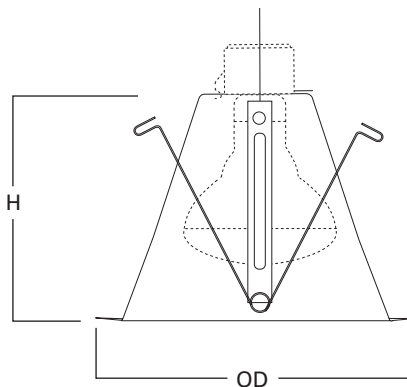

ERT712TS
Gloss White Trim, White
Reflector and Torsion Spring

ERT712

6-Inch White Reflector

ERT712
Height: 5-3/8" [136mm]
Outside Diameter: 7-1/4" [184mm]

ERT712TS
Height: 5-3/8" [136mm]
Outside Diameter: 7-1/4" [184mm]