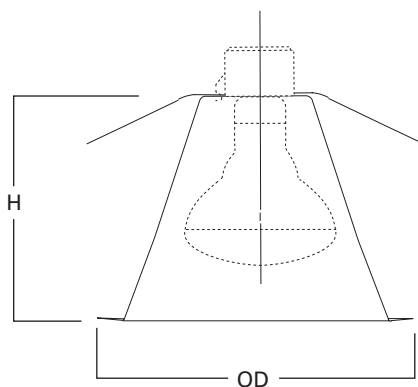

ERT712
Height: 5-3/8" [136mm]
Outside Diameter: 7-1/4" [184mm]