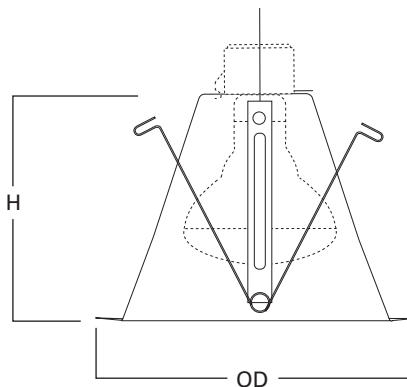

DESCRIPTION

White reflector trim in the 6" All-Pro trim family for use in Halo and All-Pro recessed downlighting.

Catalog #		Type
Project		
Comments		Date
Prepared by		

SPECIFICATION FEATURES

Socket supporting trim, available in high gloss appliance white with white reflector. TS version uses torsion springs to hold trim tight to ceiling.

ERT712TS
Gloss White Trim, White
Reflector and Torsion Spring

ERT712

6-Inch White Reflector

ERT712
Height: 5-3/8" [136mm]
Outside Diameter: 7-1/4" [184mm]

ERT712TS
Height: 5-3/8" [136mm]
Outside Diameter: 7-1/4" [184mm]