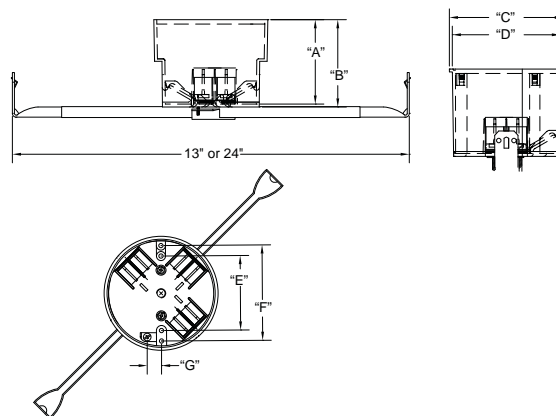

EZ Box® Nonmetallic Ceiling Boxes with Bar Hanger

- Enhanced angled nails for quick mounting between studs.
- Six clamps
- 2 hour fire rated
- Maximum fixture weight = 50 pounds
- Not for installation of ceiling fan

20 Cubic Inch

| Part Number | Carton Quantity | "A" | "B" | "C" | "D" | "E" | "F" | "G" |
|-------------|-----------------|-------|-------|-------|-------|----------|-------|-------|
| EZ20CH | 75 | 2.230 | 2.300 | 3.500 | 2.260 | 14 to 23 | 2.750 | 3.500 |

Dimensions are nominal

EZ Box® Nonmetallic Ceiling Boxes with Bar Hanger and Ground Lug

- Enhanced angled nails for quick mounting between studs.
- Six clamps
- 2 hour fire rated
- Maximum fixture weight = 50 pounds
- Not for installation of ceiling fan

Dimensions are nominal