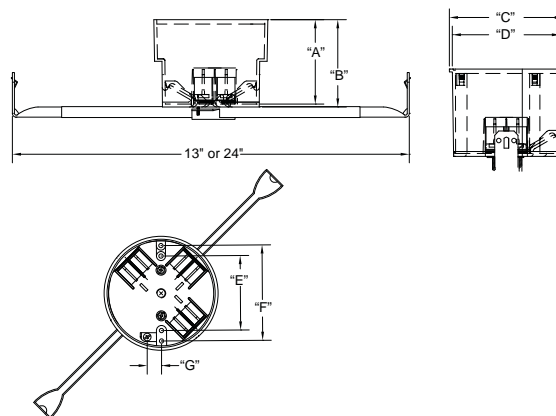

Dimensions are nominal

EZ Box® Nonmetallic Ceiling Boxes with Bar Hanger

- Enhanced angled nails for quick mounting between studs.
- Six clamps
- 2 hour fire rated
- Maximum fixture weight = 50 pounds
- Not for installation of ceiling fan

20 Cubic Inch

| Part Number | Carton Quantity | "A" | "B" | "C" | "D" | "E" | "F" | "G" |
|-------------|-----------------|-------|-------|-------|-------|----------|-------|-------|
| EZ20CH | 75 | 2.230 | 2.300 | 3.500 | 2.260 | 14 to 23 | 2.750 | 3.500 |

Dimensions are nominal

EZ Box® Nonmetallic Ceiling Boxes with Bar Hanger and Ground Lug

- Enhanced angled nails for quick mounting between studs.
- Six clamps
- 2 hour fire rated
- Maximum fixture weight = 50 pounds
- Not for installation of ceiling fan

Dimensions are nominal