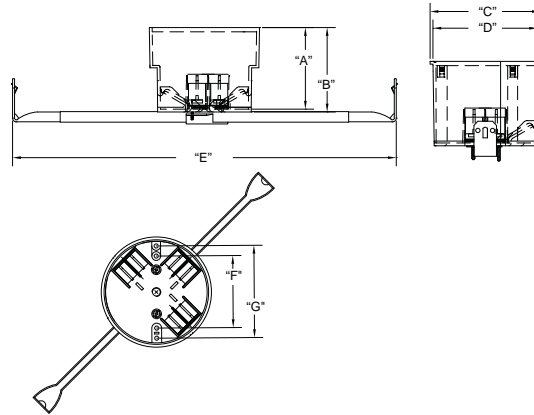

Dimensions are nominal

EZ Box® Nonmetallic Ceiling Boxes with Bar Hanger and Ground Lug

- Enhanced angled nails for quick mounting between studs.
- Six clamps
- 2 hour fire rated
- Maximum fixture weight = 50 pounds
- Not for installation of ceiling fan

20 Cubic Inch

| Part Number | Carton Quantity | "A" | "B" | "C" | "D" | "E" | "F" | "G" |
|-------------|-----------------|-------|-------|-------|-------|-------|-------|------|
| EZ20CHG | 75 | 2.230 | 2.300 | 3.500 | 2.260 | 2.750 | 3.500 | .440 |

Dimensions are nominal

EZ Box® Nonmetallic Ceiling Boxes with Bar Hanger

- Enhanced angled nails for quick mounting between studs.
- Six clamps
- 2 hour fire rated
- Maximum fixture weight = 50 pounds
- Not for installation of ceiling fan

Dimensions are nominal