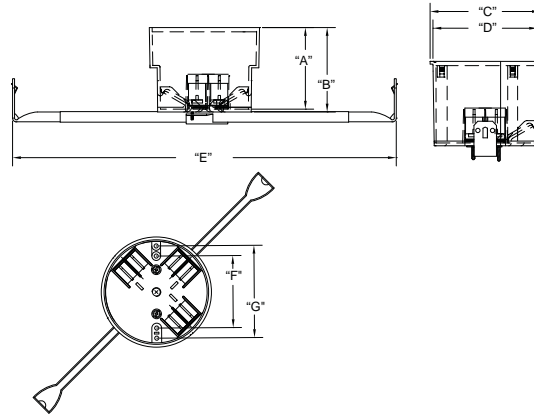

EZ Box® Nonmetallic Ceiling Boxes with Bar Hanger

- Enhanced angled nails for quick mounting between studs.
- Six clamps
- 2 hour fire rated
- Maximum fixture weight = 50 pounds
- Not for installation of ceiling fan

20 Cubic Inch

| Part Number | Carton Quantity | "A" | "B" | "C" | "D" | "E" | "F" | "G" |
|-------------|-----------------|-------|-------|-------|-------|----------|-------|-------|
| EZ20CH | 75 | 2.230 | 2.300 | 3.500 | 2.260 | 14 to 23 | 2.750 | 3.500 |

Dimensions are nominal

EZ Box® Nonmetallic Ceiling Boxes with Bar Hanger and Ground Lug

- Enhanced angled nails for quick mounting between studs.
- Six clamps
- 2 hour fire rated
- Maximum fixture weight = 50 pounds
- Not for installation of ceiling fan

Dimensions are nominal