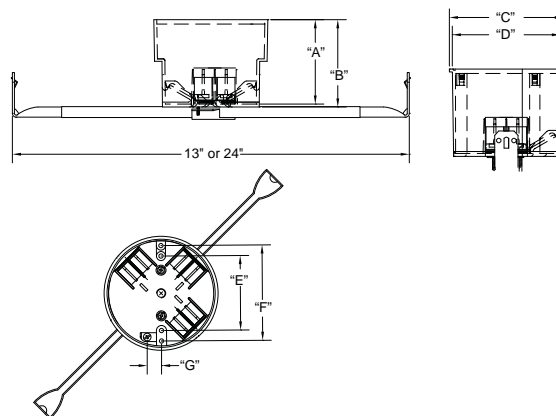

## EZ Box® Nonmetallic Ceiling Boxes with Bar Hanger

- Enhanced angled nails for quick mounting between studs.
- Six clamps
- 2 hour fire rated
- Maximum fixture weight = 50 pounds
- Not for installation of ceiling fan

20 Cubic Inch

Part Number	Carton Quantity	"A"	"B"	"C"	"D"	"E"	"F"	"G"
EZ20CH	75	2.230	2.300	3.500	2.260	14 to 23	2.750	3.500

Dimensions are nominal

## EZ Box® Nonmetallic Ceiling Boxes with Bar Hanger and Ground Lug

- Enhanced angled nails for quick mounting between studs.
- Six clamps
- 2 hour fire rated
- Maximum fixture weight = 50 pounds
- Not for installation of ceiling fan

20 Cubic Inch

Part Number	Carton Quantity	"A"	"B"	"C"	"D"	"E"	"F"	"G"
EZ20CHG	75	2.230	2.300	3.500	2.260	2.750	3.500	.440

Dimensions are nominal