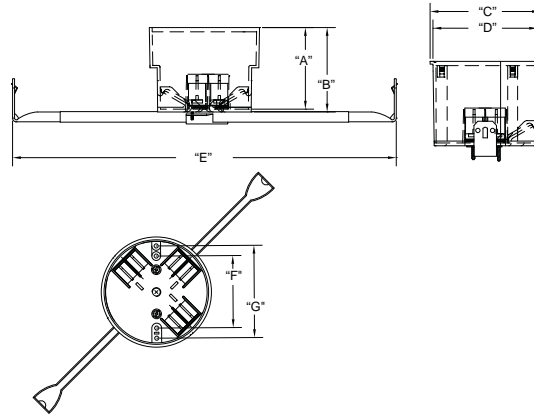

## EZ Box® Nonmetallic Ceiling Boxes with Bar Hanger

- Enhanced angled nails for quick mounting between studs.
- Six clamps
- 2 hour fire rated
- Maximum fixture weight = 50 pounds
- Not for installation of ceiling fan

20 Cubic Inch

Part Number	Carton Quantity	"A"	"B"	"C"	"D"	"E"	"F"	"G"
EZ20CH	75	2.230	2.300	3.500	2.260	14 to 23	2.750	3.500

Dimensions are nominal

## EZ Box® Nonmetallic Ceiling Boxes with Bar Hanger and Ground Lug

- Enhanced angled nails for quick mounting between studs.
- Six clamps
- 2 hour fire rated
- Maximum fixture weight = 50 pounds
- Not for installation of ceiling fan

20 Cubic Inch

Part Number	Carton Quantity	"A"	"B"	"C"	"D"	"E"	"F"	"G"
EZ20CHG	75	2.230	2.300	3.500	2.260	2.750	3.500	.440

Dimensions are nominal