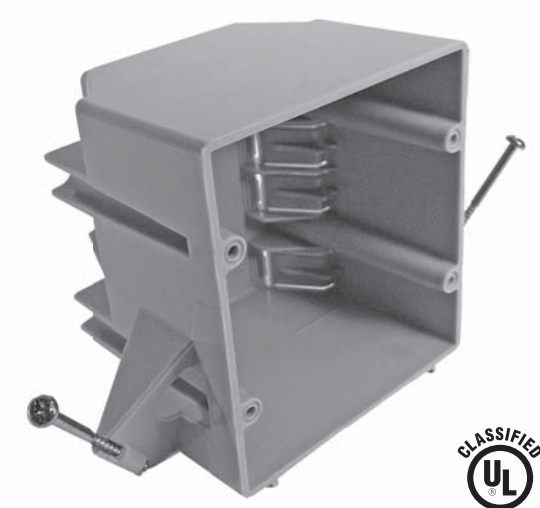

EZ BOX® Two Gang Nail On Residential Box

Eight knockouts
 Enhanced angled nails for quick mounting between studs.

32 Cubic Inch

Part Number	Carton Quantity	"A"	"B"	"C"	"D"	"E"	"F"	"G"
EZ32DN	50	3.813	3.938	3.500	3.688	.094	3.063	3.063

Dimensions are nominal

EZ BOX® Two Gang Nail On Residential Box

Eight knockouts
 Enhanced angled nails for quick mounting between studs.

32 Cubic Inch

Part Number	Carton Quantity	"A"	"B"	"C"	"D"	"E"	"F"	"G"
EZ32DN	50	3.813	3.938	3.500	3.688	.094	3.063	3.063