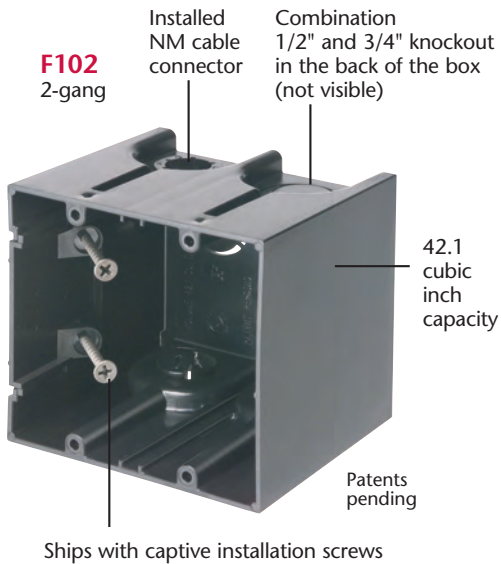

OLD WORK

ONE-BOX provides a secure installation. It mounts directly to the stud, not just the drywall.

- Extra-large cubic inch capacity
- cULus Listed
- Single gang (horizontal and vertical) and multiple gang styles
- For power and low voltage applications with the F102D voltage separator installed
- Installed NM cable connector

- Extra-large cubic inch capacity
- cULus Listed
- Single gang (horizontal and vertical) and multiple gang styles
- For power and low voltage applications with the F102D voltage separator installed
- Installed NM cable connector

Arlington

1 Stauffer Industrial Park
Scranton, PA 18517

800/233.4717

Fax 570/562.0646

www.aifittings.com

ONE-BOX™ Non-Metallic Outlet Boxes

Secure Installation • Mounts Directly to a Wood or Steel Stud

1 Attach ONE-BOX to wood or steel stud with captive installation screws. If the box is too far forward or back, simply back the screws out and reposition it.

2 Pull wire through the connector. (ships with installed NM cable connector)

1 For old work, position ONE-BOX adjacent to stud. Use box as the template to cut hole.

2 Pull wire. Insert ONE-BOX.

3 Mount ONE-BOX directly to stud with shipped in place screws.