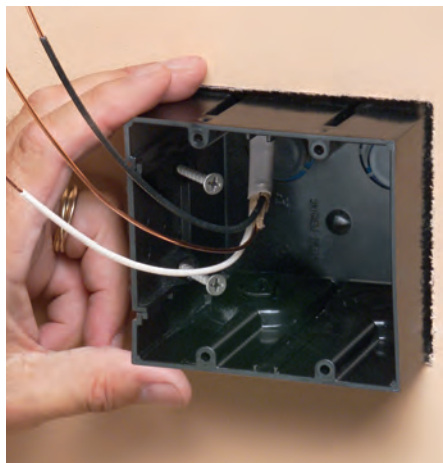

Angled screws inside the ONE-BOX affix it firmly to the stud. It has no wings so there's no wobble.

NEW WORK

ONE-BOX set too far forward or back? No problem. Back the screws out and adjust it.

OLD WORK

ONE-BOX provides a secure installation. It mounts directly to the stud, not just the drywall.

Arlington

1 Stauffer Industrial Park
Scranton, PA 18517

800/233.4717

Fax 570/562.0646

www.aifittings.com

ONE-BOX™ Non-Metallic Outlet Boxes

Secure Installation • Mounts Directly to a Wood or Steel Stud

1 Attach ONE-BOX to wood or steel stud with captive installation screws. If the box is too far forward or back, simply back the screws out and reposition it.

2 Pull wire through the connector. (ships with installed NM cable connector)

1 For old work, position ONE-BOX adjacent to stud. Use box as the template to cut hole.

2 Pull wire. Insert ONE-BOX.

3 Mount ONE-BOX directly to stud with shipped in place screws.