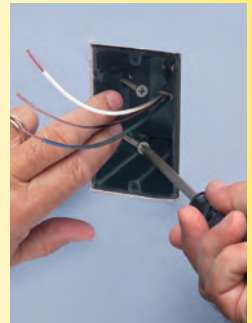

F101
The Versatile
Outlet Box

F102
2-gang

F104
4-gang

Patents pending.

Fast and easy to install, Arlington's versatile outlet box is the **ONE-BOX™** for new or old work.

It mounts directly to a wood or steel stud for a super secure installation.

Angled screws inside the ONE-BOX affix it firmly to the stud. It has no wings so there's no wobble.

NEW WORK

ONE-BOX set too far forward or back? No problem. Back the screws out and adjust it.

OLD WORK

ONE-BOX provides a secure installation. It mounts directly to the stud, not just the drywall.