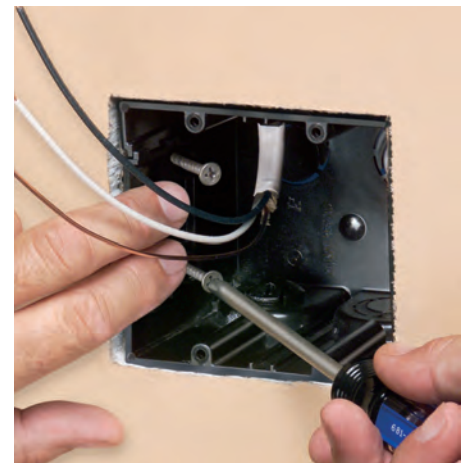

It mounts directly to a wood or steel stud for a super secure installation.

Angled screws inside the ONE-BOX affix it firmly to the stud. It has no wings so there's no wobble.

NEW WORK

ONE-BOX set too far forward or back? No problem. Back the screws out and adjust it.

OLD WORK

ONE-BOX provides a secure installation. It mounts directly to the stud, not just the drywall.

- Extra-large cubic inch capacity
- cULus Listed
- Single gang (horizontal and vertical) and multiple gang styles
- For power and low voltage applications with the F102D voltage separator installed
- Installed NM cable connector

Arlington

1 Stauffer Industrial Park
Scranton, PA 18517

800/233.4717

Fax 570/562.0646

www.aifittings.com

ONE-BOX™ Non-Metallic Outlet Boxes

Secure Installation • Mounts Directly to a Wood or Steel Stud

1 Attach ONE-BOX to wood or steel stud with captive installation screws. If the box is too far forward or back, simply back the screws out and reposition it.

2 Pull wire through the connector. (ships with installed NM cable connector)

1 For old work, position ONE-BOX adjacent to stud. Use box as the template to cut hole.

2 Pull wire. Insert ONE-BOX.

3 Mount ONE-BOX directly to stud with shipped in place screws.