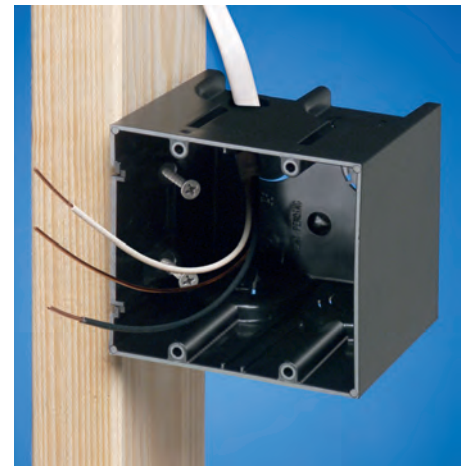

It mounts directly to a wood or steel stud for a super secure installation.

Angled screws inside the ONE-BOX affix it firmly to the stud. It has no wings so there's no wobble.

NEW WORK

ONE-BOX set too far forward or back? No problem. Back the screws out and adjust it.

OLD WORK

ONE-BOX provides a secure installation. It mounts directly to the stud, not just the drywall.

- Extra-large cubic inch capacity
- cULus Listed
- Single gang (horizontal and vertical) and multiple gang styles
- For power and low voltage applications with the F102D voltage separator installed
- Installed NM cable connector

Arlington

1 Stauffer Industrial Park
Scranton, PA 18517

800/233.4717

Fax 570/562.0646

www.aifittings.com

ONE-BOX™ Non-Metallic Outlet Boxes

Secure Installation • Mounts Directly to a Wood or Steel Stud

1 Attach ONE-BOX to wood or steel stud with captive installation screws. If the box is too far forward or back, simply back the screws out and reposition it.

2 Pull wire through the connector. (ships with installed NM cable connector)

1 For old work, position ONE-BOX adjacent to stud. Use box as the template to cut hole.

2 Pull wire. Insert ONE-BOX.

3 Mount ONE-BOX directly to stud with shipped in place screws.