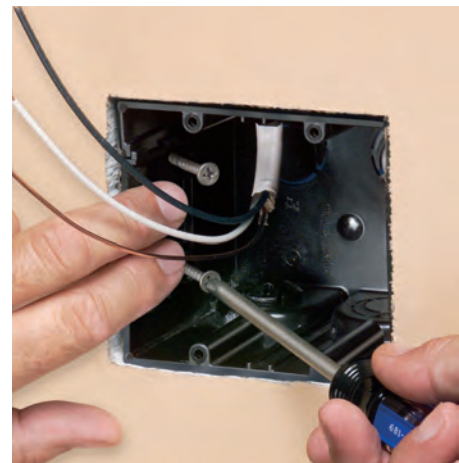

Angled screws inside the ONE-BOX affix it firmly to the stud. It has no wings so there's no wobble.

NEW WORK

ONE-BOX set too far forward or back? No problem. Back the screws out and adjust it.

OLD WORK

ONE-BOX provides a secure installation. It mounts directly to the stud, not just the drywall.

Arlington

1 Stauffer Industrial Park
Scranton, PA 18517

800/233.4717

Fax 570/562.0646

www.aifittings.com

ONE-BOX™ Non-Metallic Outlet Boxes

Secure Installation • Mounts Directly to a Wood or Steel Stud

1 Attach ONE-BOX to wood or steel stud with captive installation screws. If the box is too far forward or back, simply back the screws out and reposition it.

2 Pull wire through the connector. (ships with installed NM cable connector)

1 For old work, position ONE-BOX adjacent to stud. Use box as the template to cut hole.

2 Pull wire. Insert ONE-BOX.

3 Mount ONE-BOX directly to stud with shipped in place screws.