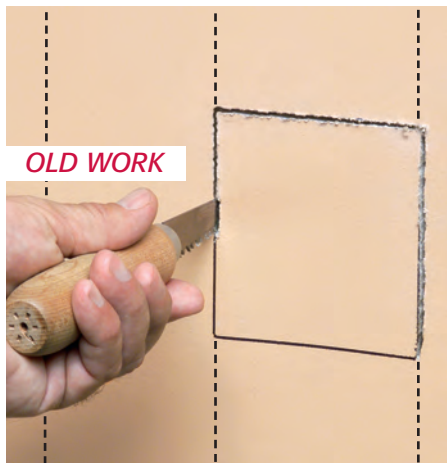

Angled screws inside the ONE-BOX affix it firmly to the stud. It has no wings so there's no wobble.

NEW WORK

ONE-BOX set too far forward or back? No problem. Back the screws out and adjust it.

OLD WORK

ONE-BOX provides a secure installation. It mounts directly to the stud, not just the drywall.

Arlington

1 Stauffer Industrial Park
Scranton, PA 18517

800/233.4717

Fax 570/562.0646

www.aifittings.com

ONE-BOX™ Non-Metallic Outlet Boxes

Secure Installation • Mounts Directly to a Wood or Steel Stud

1 Attach ONE-BOX to wood or steel stud with captive installation screws. If the box is too far forward or back, simply back the screws out and reposition it.

2 Pull wire through the connector. (ships with installed NM cable connector)

1 For old work, position ONE-BOX adjacent to stud. Use box as the template to cut hole.

2 Pull wire. Insert ONE-BOX.

3 Mount ONE-BOX directly to stud with shipped in place screws.