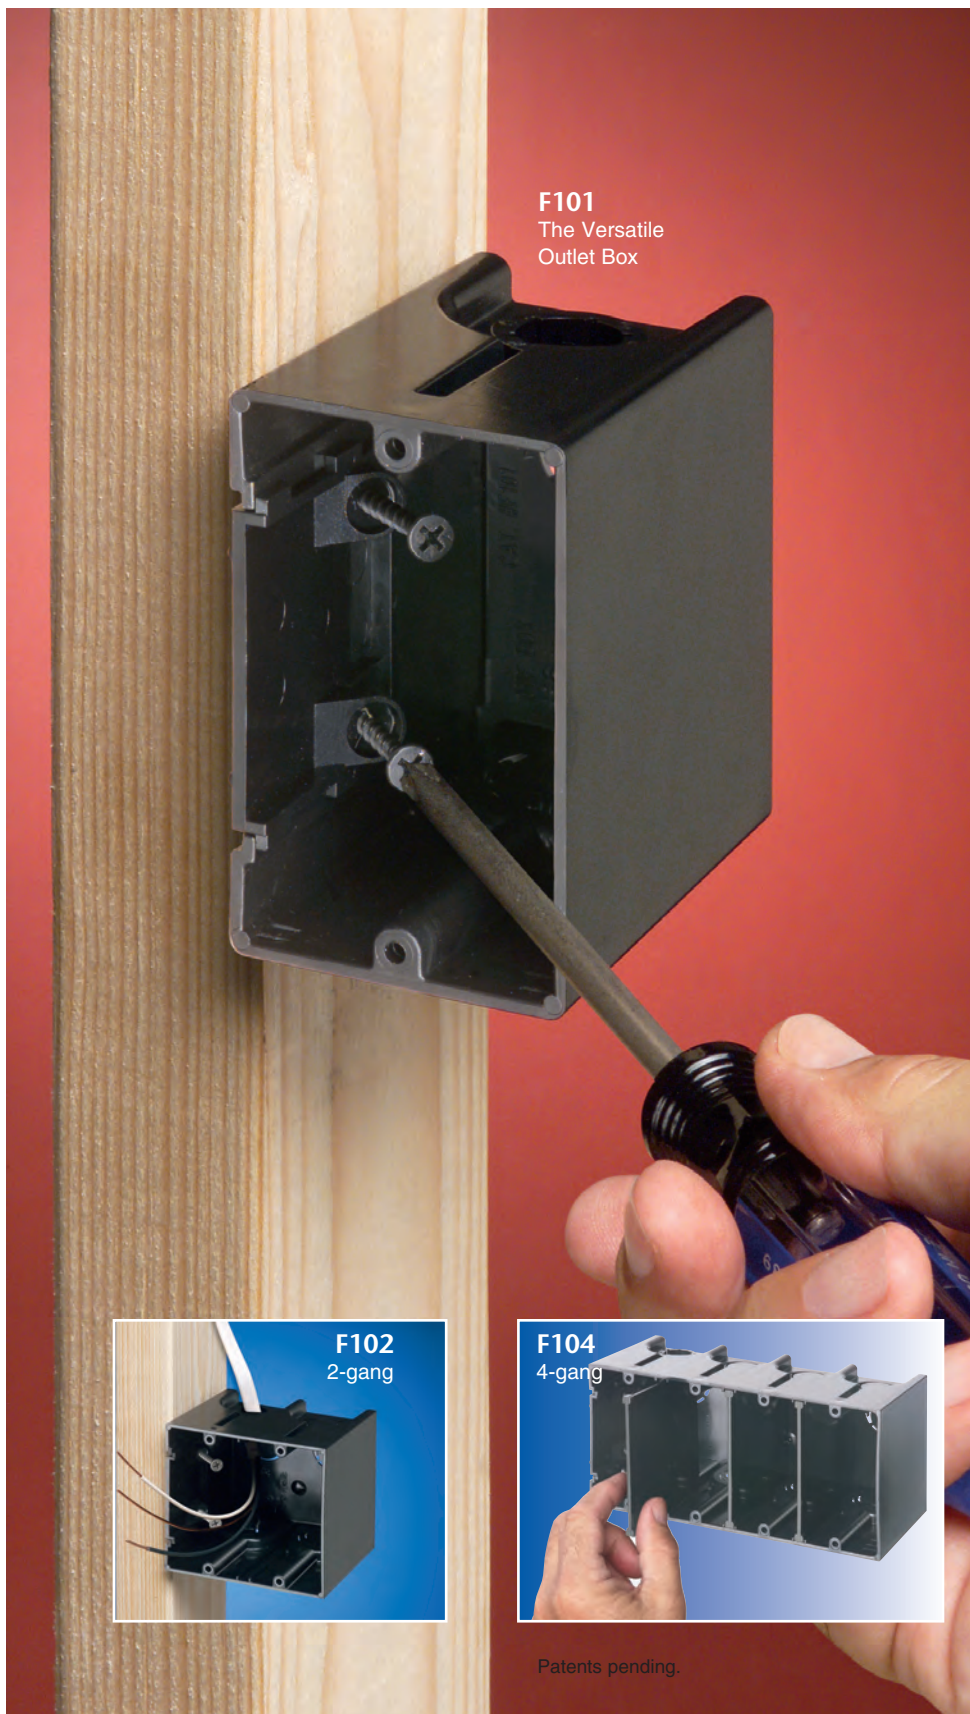

It mounts directly to a wood or steel stud for a super secure installation.

Angled screws inside the ONE-BOX affix it firmly to the stud. It has no wings so there's no wobble.

NEW WORK

ONE-BOX set too far forward or back? No problem. Back the screws out and adjust it.

OLD WORK

ONE-BOX provides a secure installation. It mounts directly to the stud, not just the drywall.

- Extra-large cubic inch capacity
- cULus Listed
- Single gang (horizontal and vertical) and multiple gang styles
- For power and low voltage applications with the F102D voltage separator installed
- Installed NM cable connector

F101
The Versatile
Outlet Box

F102
2-gang

F104
4-gang

Patents pending.

Fast and easy to install, Arlington's versatile outlet box is the **ONE-BOX™** for new or old work.

It mounts directly to a wood or steel stud for a super secure installation.

Angled screws inside the ONE-BOX affix it firmly to the stud. It has no wings so there's no wobble.

NEW WORK

ONE-BOX set too far forward or back? No problem. Back the screws out and adjust it.

OLD WORK

ONE-BOX provides a secure installation. It mounts directly to the stud, not just the drywall.