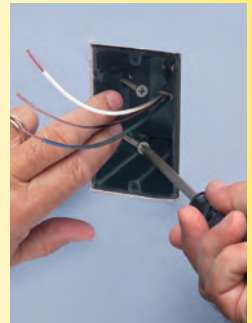

It mounts directly to a wood or steel stud for a super secure installation.

Angled screws inside the ONE-BOX affix it firmly to the stud. It has no wings so there's no wobble.

NEW WORK

ONE-BOX set too far forward or back? No problem. Back the screws out and adjust it.

OLD WORK

ONE-BOX provides a secure installation. It mounts directly to the stud, not just the drywall.

- Extra-large cubic inch capacity
- cULus Listed
- Single gang (horizontal and vertical) and multiple gang styles
- For power and low voltage applications with the F102D voltage separator installed
- Installed NM cable connector

2 Pull wire through the connector. (ships with installed NM cable connector)

1 For old work, position ONE-BOX adjacent to stud. Use box as the template to cut hole.

2 Pull wire. Insert ONE-BOX.

3 Mount ONE-BOX directly to stud with shipped in place screws.