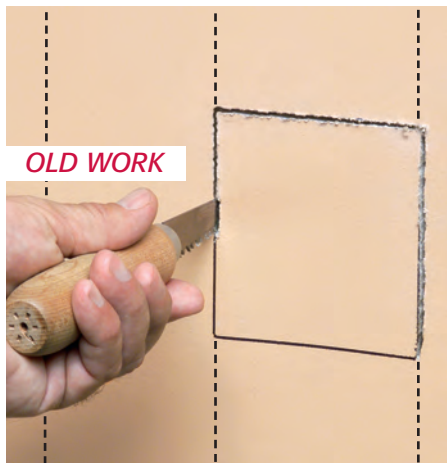

It mounts directly to a wood or steel stud for a super secure installation.

Angled screws inside the ONE-BOX affix it firmly to the stud. It has no wings so there's no wobble.

NEW WORK

ONE-BOX set too far forward or back? No problem. Back the screws out and adjust it.

OLD WORK

ONE-BOX provides a secure installation. It mounts directly to the stud, not just the drywall.

- Extra-large cubic inch capacity
- cULus Listed
- Single gang (horizontal and vertical) and multiple gang styles
- For power and low voltage applications with the F102D voltage separator installed
- Installed NM cable connector

Arlington

1 Stauffer Industrial Park
Scranton, PA 18517

800/233.4717

Fax 570/562.0646

www.aifittings.com

ONE-BOX™ Non-Metallic Outlet Boxes

Secure Installation • Mounts Directly to a Wood or Steel Stud

1 Attach ONE-BOX to wood or steel stud with captive installation screws. If the box is too far forward or back, simply back the screws out and reposition it.

2 Pull wire through the connector. (ships with installed NM cable connector)

1 For old work, position ONE-BOX adjacent to stud. Use box as the template to cut hole.

2 Pull wire. Insert ONE-BOX.

3 Mount ONE-BOX directly to stud with shipped in place screws.