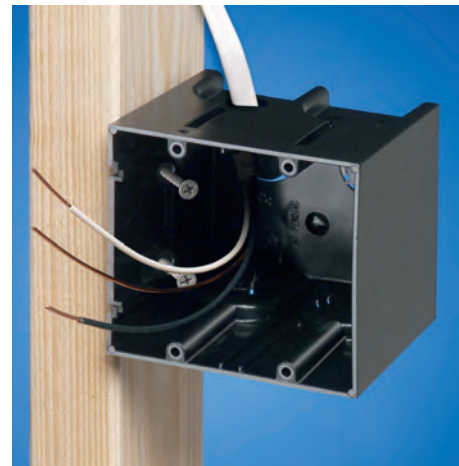

OLD WORK

ONE-BOX provides a secure installation. It mounts directly to the stud, not just the drywall.

- Extra-large cubic inch capacity
- cULus Listed
- Single gang (horizontal and vertical) and multiple gang styles
- For power and low voltage applications with the F102D voltage separator installed
- Installed NM cable connector

Angled screws inside the ONE-BOX affix it firmly to the stud. It has no wings so there's no wobble.

NEW WORK

ONE-BOX set too far forward or back? No problem. Back the screws out and adjust it.

OLD WORK

ONE-BOX provides a secure installation. It mounts directly to the stud, not just the drywall.

Arlington

1 Stauffer Industrial Park
Scranton, PA 18517

800/233.4717

Fax 570/562.0646

www.aifittings.com

ONE-BOX™ Non-Metallic Outlet Boxes

Secure Installation • Mounts Directly to a Wood or Steel Stud

1 Attach ONE-BOX to wood or steel stud with captive installation screws. If the box is too far forward or back, simply back the screws out and reposition it.

2 Pull wire through the connector. (ships with installed NM cable connector)

1 For old work, position ONE-BOX adjacent to stud. Use box as the template to cut hole.

2 Pull wire. Insert ONE-BOX.

3 Mount ONE-BOX directly to stud with shipped in place screws.