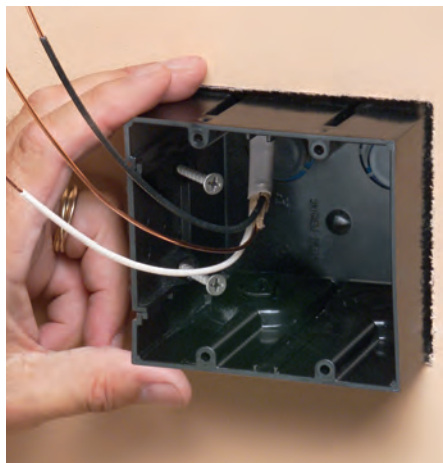

It mounts directly to a wood or steel stud for a super secure installation.

Angled screws inside the ONE-BOX affix it firmly to the stud. It has no wings so there's no wobble.

NEW WORK

ONE-BOX set too far forward or back? No problem. Back the screws out and adjust it.

OLD WORK

ONE-BOX provides a secure installation. It mounts directly to the stud, not just the drywall.

- Extra-large cubic inch capacity
- cULus Listed
- Single gang (horizontal and vertical) and multiple gang styles
- For power and low voltage applications with the F102D voltage separator installed
- Installed NM cable connector

Arlington

1 Stauffer Industrial Park
Scranton, PA 18517

800/233.4717

Fax 570/562.0646

www.aifittings.com

ONE-BOX™ Non-Metallic Outlet Boxes

Secure Installation • Mounts Directly to a Wood or Steel Stud

1 Attach ONE-BOX to wood or steel stud with captive installation screws. If the box is too far forward or back, simply back the screws out and reposition it.

2 Pull wire through the connector. (ships with installed NM cable connector)

1 For old work, position ONE-BOX adjacent to stud. Use box as the template to cut hole.

2 Pull wire. Insert ONE-BOX.

3 Mount ONE-BOX directly to stud with shipped in place screws.