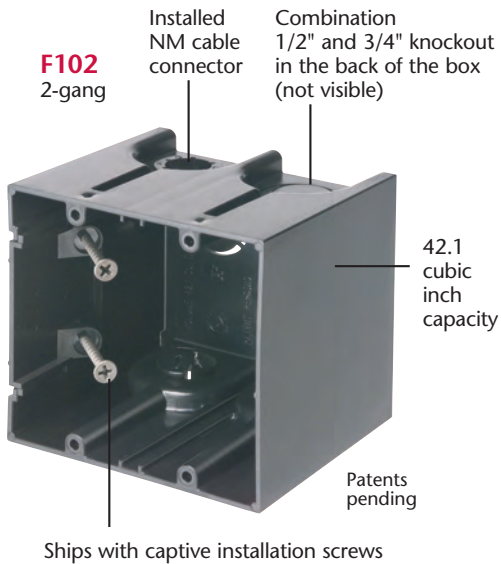

It mounts directly to a wood or steel stud for a super secure installation.

Angled screws inside the ONE-BOX affix it firmly to the stud. It has no wings so there's no wobble.

NEW WORK

ONE-BOX set too far forward or back? No problem. Back the screws out and adjust it.

OLD WORK

ONE-BOX provides a secure installation. It mounts directly to the stud, not just the drywall.

- Extra-large cubic inch capacity
- cULus Listed
- Single gang (horizontal and vertical) and multiple gang styles
- For power and low voltage applications with the F102D voltage separator installed
- Installed NM cable connector

Arlington

1 Stauffer Industrial Park
Scranton, PA 18517

800/233.4717

Fax 570/562.0646

www.aifittings.com

ONE-BOX™ Non-Metallic Outlet Boxes

Secure Installation • Mounts Directly to a Wood or Steel Stud

1 Attach ONE-BOX to wood or steel stud with captive installation screws. If the box is too far forward or back, simply back the screws out and reposition it.

2 Pull wire through the connector. (ships with installed NM cable connector)

1 For old work, position ONE-BOX adjacent to stud. Use box as the template to cut hole.

2 Pull wire. Insert ONE-BOX.

3 Mount ONE-BOX directly to stud with shipped in place screws.