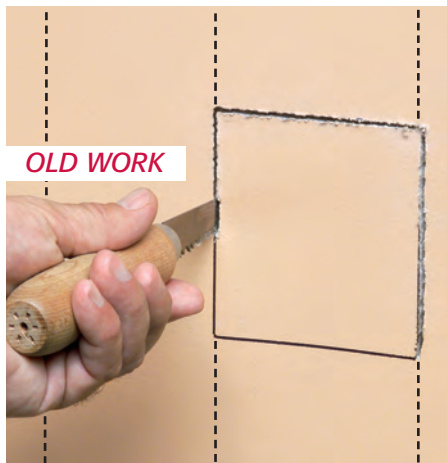

# ONE-BOX™ Non-Metallic Outlet Boxes

*Secure Installation • Mounts Directly to a Wood or Steel Stud*

**1** Attach ONE-BOX to wood or steel stud with captive installation screws. If the box is too far forward or back, simply back the screws out and reposition it.

**2** Pull wire through the connector. (ships with installed NM cable connector)

**1** For old work, position ONE-BOX adjacent to stud. Use box as the template to cut hole.

**2** Pull wire. Insert ONE-BOX.