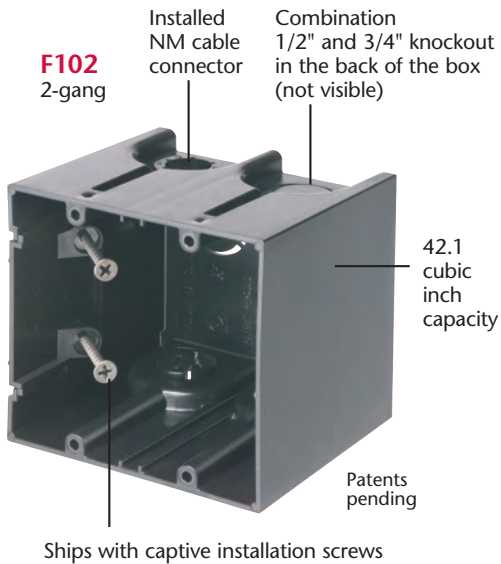

It mounts directly to a wood or steel stud for a super secure installation.

Angled screws inside the ONE-BOX affix it firmly to the stud. It has no wings so there's no wobble.

#### OLD WORK

ONE-BOX provides a secure installation. It mounts directly to the stud, not just the drywall.

- Extra-large cubic inch capacity
- cULus Listed
- Single gang (horizontal and vertical) and multiple gang styles
- For power and low voltage applications with the F102D voltage separator installed
- Installed NM cable connector

# ONE-BOX™ Non-Metallic Outlet Boxes

*Secure Installation • Mounts Directly to a Wood or Steel Stud*

**1** Attach ONE-BOX to wood or steel stud with captive installation screws. If the box is too far forward or back, simply back the screws out and reposition it.