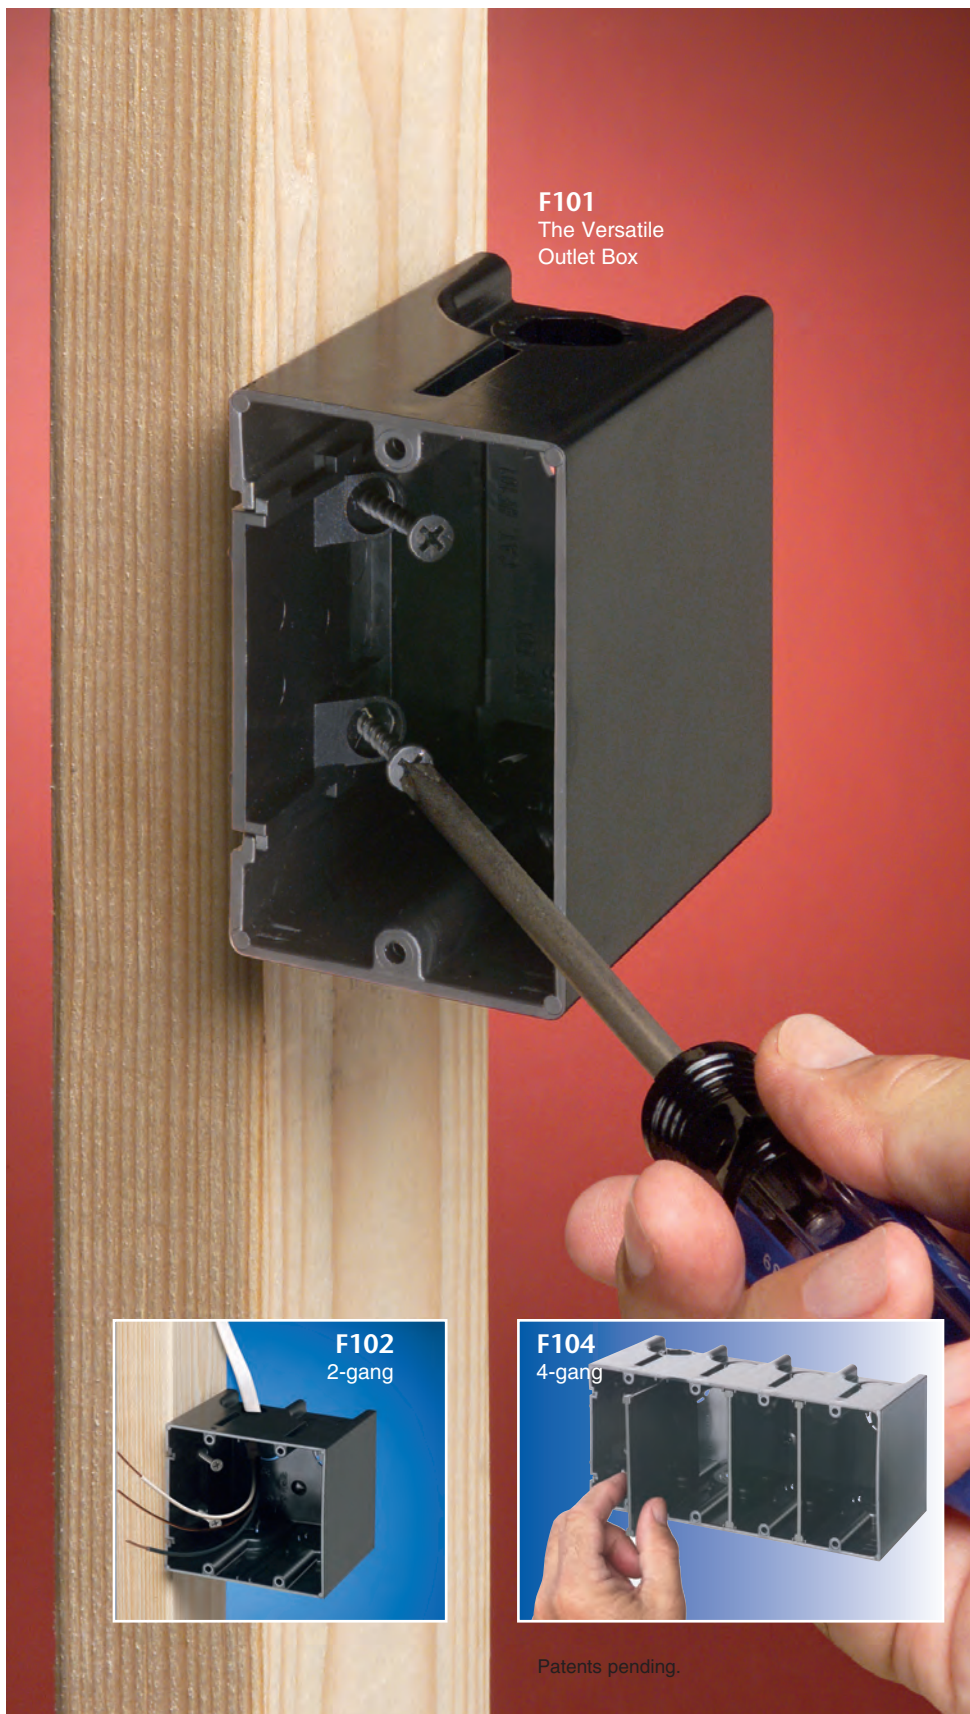

F102
2-gang

F104
4-gang

ONE-BOX™ Non-Metallic Outlet Boxes

NEW SIZES
Available

The Versatile Outlet Box for New or Old Work

F101
The Versatile
Outlet Box