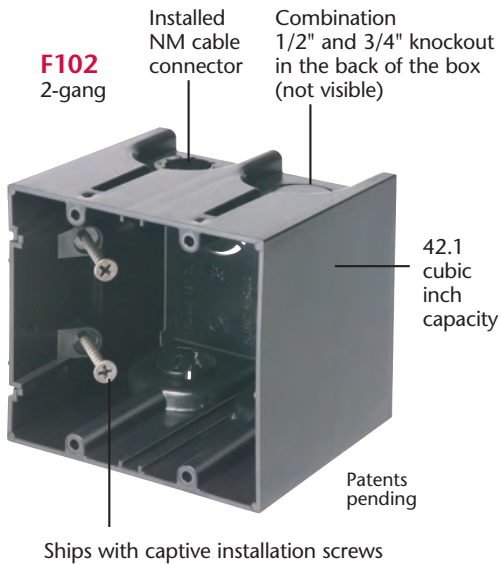

ONE-BOX™ Non-Metallic Outlet Boxes

Secure Installation • Mounts Directly to a Wood or Steel Stud