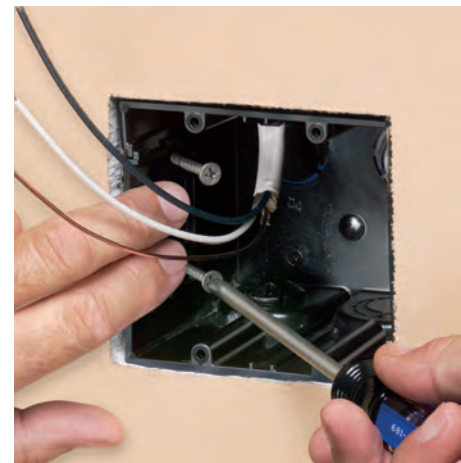

# ONE-BOX™ Non-Metallic Outlet Boxes

*Secure Installation • Mounts Directly to a Wood or Steel Stud*

**1** Attach ONE-BOX to wood or steel stud with captive installation screws. If the box is too far forward or back, simply back the screws out and reposition it.

**2** Pull wire through the connector. (ships with installed NM cable connector)

**1** For old work, position ONE-BOX adjacent to stud. Use box as the template to cut hole.

**2** Pull wire. Insert ONE-BOX.