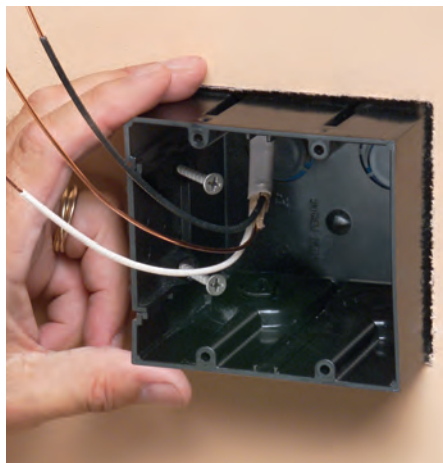

It mounts directly to a wood or steel stud for a super secure installation.

Angled screws inside the ONE-BOX affix it firmly to the stud. It has no wings so there's no wobble.

# ONE-BOX™ Non-Metallic Outlet Boxes

*Secure Installation • Mounts Directly to a Wood or Steel Stud*

**1** Attach ONE-BOX to wood or steel stud with captive installation screws. If the box is too far forward or back, simply back the screws out and reposition it.

**2** Pull wire through the connector. (ships with installed NM cable connector)

**1** For old work, position ONE-BOX adjacent to stud. Use box as the template to cut hole.

**2** Pull wire. Insert ONE-BOX.