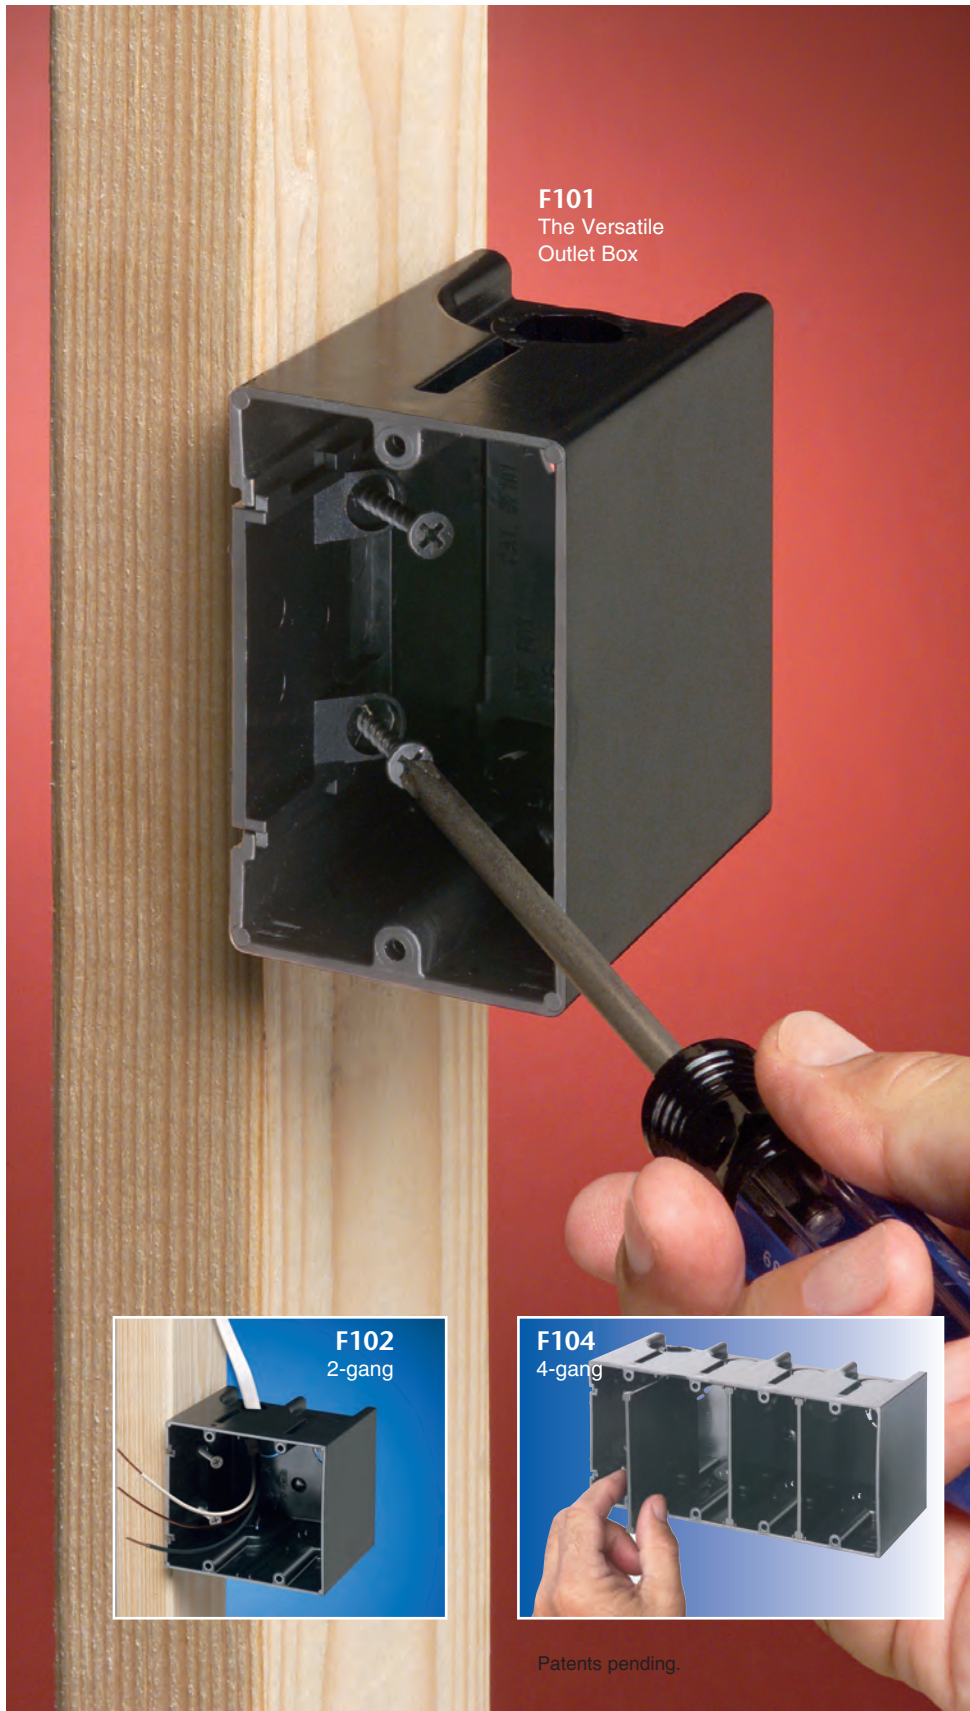

# ONE-BOX™ Non-Metallic Outlet Boxes

NEW SIZES  
Available

*The Versatile Outlet Box for New or Old Work*

**F101**  
The Versatile  
Outlet Box

**F102**  
2-gang

**F104**  
4-gang

Patents pending.

Fast and easy to install, Arlington's versatile outlet box is the **ONE-BOX™** for new or old work.

It mounts directly to a wood or steel stud for a super secure installation.

Angled screws inside the ONE-BOX affix it firmly to the stud. It has no wings so there's no wobble.

#### NEW WORK

ONE-BOX set too far forward or back? No problem. Back the screws out and adjust it.

#### OLD WORK

ONE-BOX provides a secure installation. It mounts directly to the stud, not just the drywall.

- Extra-large cubic inch capacity
- cULus Listed
- Single gang (horizontal and vertical) and multiple gang styles
- For power and low voltage applications with the F102D voltage separator installed
- Installed NM cable connector