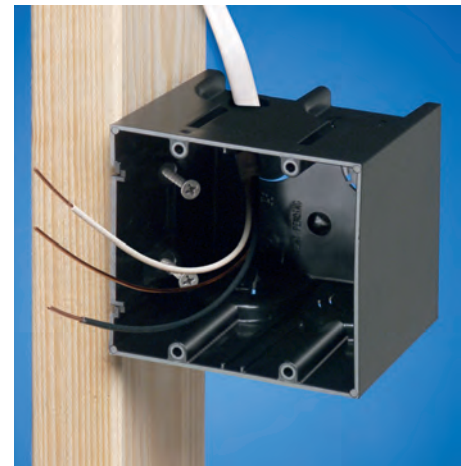

It mounts directly to a wood or steel stud for a super secure installation.

Angled screws inside the ONE-BOX affix it firmly to the stud. It has no wings so there's no wobble.

#### OLD WORK

ONE-BOX provides a secure installation. It mounts directly to the stud, not just the drywall.

- Extra-large cubic inch capacity
- cULus Listed
- Single gang (horizontal and vertical) and multiple gang styles
- For power and low voltage applications with the F102D voltage separator installed
- Installed NM cable connector

# ONE-BOX™ Non-Metallic Outlet Boxes

*Secure Installation • Mounts Directly to a Wood or Steel Stud*

**1** Attach ONE-BOX to wood or steel stud with captive installation screws. If the box is too far forward or back, simply back the screws out and reposition it.

**2** Pull wire through the connector. (ships with installed NM cable connector)

**1** For old work, position ONE-BOX adjacent to stud. Use box as the template to cut hole.

**2** Pull wire. Insert ONE-BOX.