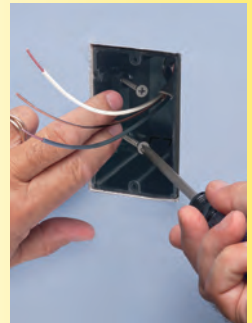

OLD WORK

ONE-BOX provides a secure installation. It mounts directly to the stud, not just the drywall.

- Extra-large cubic inch capacity
- cULus Listed
- Single gang (horizontal and vertical) and multiple gang styles
- For power and low voltage applications with the F102D voltage separator installed
- Installed NM cable connector