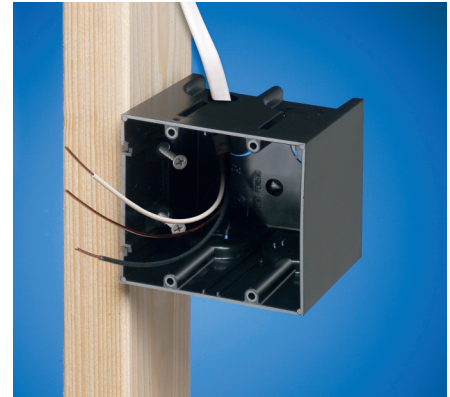

ONE-BOX™ Non-Metallic Outlet Boxes

The Versatile Outlet Box for New or Old Work • 2-Hour Fire Rating

**MOUNTS
DIRECTLY
to Wood or
Steel Stud**

F101
The Versatile
Outlet Box

F102
Two-gang

Inserting **F102D** divider
in Four-gang **F104** ONE-BOX

Fast and easy to install, Arlington's versatile outlet box is the **ONE-BOX™** for new or old work.

It mounts directly to a wood or steel stud for a super secure installation.

Angled screws inside the ONE-BOX affix it firmly to the stud. It has no "wings" so there's no wobble.

New Work

Is ONE-BOX set too far forward or back? No problem! Back out the screws and quickly move it.

Old Work

ONE-BOX provides a secure installation, mounting directly to the stud – rather than to just the drywall.

1 Attach ONE-BOX to wood or steel stud with captive installation screws. If box is too far forward or back, back the screws out to reposition.

2 Pull wire through NM cable connector. (ships installed)

1 Position ONE-BOX adjacent to stud. Use box as template to cut hole.