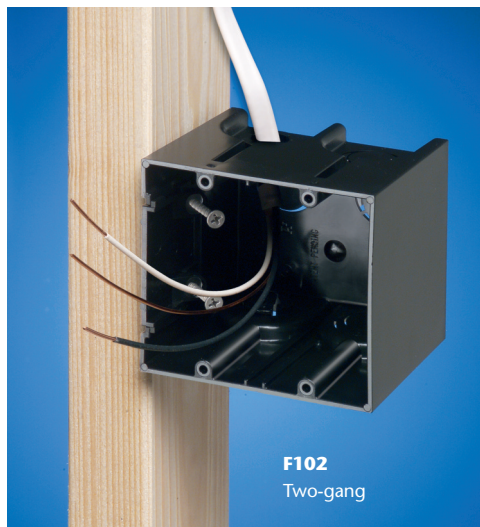

ONE-BOX™ Non-Metallic Outlet Boxes

The Versatile Outlet Box for New or Old Work • 2-Hour Fire Rating

**MOUNTS
DIRECTLY
to Wood or
Steel Stud**

F101
The Versatile
Outlet Box

F102
Two-gang

Inserting **F102D** divider
in Four-gang **F104** ONE-BOX

Fast and easy to install, Arlington's versatile outlet box is the **ONE-BOX™** for new or old work.

It mounts directly to a wood or steel stud for a super secure installation.

Angled screws inside the ONE-BOX affix it firmly to the stud. It has no "wings" so there's no wobble.

New Work

Is ONE-BOX set too far forward or back? No problem! Back out the screws and quickly move it.

Old Work

ONE-BOX provides a secure installation, mounting directly to the stud – rather than to just the drywall.

1 Attach ONE-BOX to wood or steel stud with captive installation screws. If box is too far forward or back, back the screws out to reposition.

2 Pull wire through NM cable connector. (ships installed)

1 Position ONE-BOX adjacent to stud. Use box as template to cut hole.