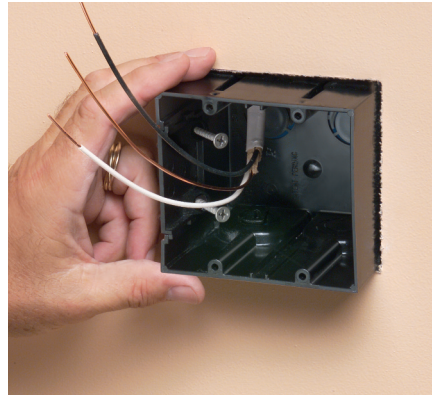

New Work

Is ONE-BOX set too far forward or back? No problem! Back out the screws and quickly move it.

Old Work

ONE-BOX provides a secure installation, mounting directly to the stud – rather than to just the drywall.

Patented

Made in USA

Arlington®

1 Stauffer Industrial Park
Scranton, PA 18517
800/233.4717 • Fax 570/562.0646
www.aifittings.com

ONE-BOX™ Non-Metallic Outlet Boxes

Secure Installation • Mounts Directly to a Wood or Steel Stud

1 Attach ONE-BOX to wood or steel stud with captive installation screws. If box is too far forward or back, back the screws out to reposition.

2 Pull wire through NM cable connector. (ships installed)

1 Position ONE-BOX adjacent to stud. Use box as template to cut hole.