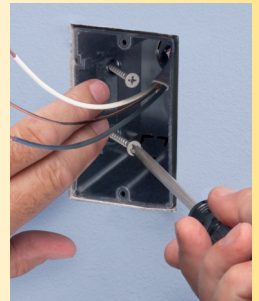

ONE-BOX™ Non-Metallic Outlet Boxes

The Versatile Outlet Box for New or Old Work • 2-Hour Fire Rating

**MOUNTS
DIRECTLY
to Wood or
Steel Stud**

F101
The Versatile
Outlet Box

F102
Two-gang

Inserting **F102D** divider
in Four-gang **F104** ONE-BOX

Fast and easy to install, Arlington's versatile outlet box is the **ONE-BOX™** for new or old work.

It mounts directly to a wood or steel stud for a super secure installation.

Angled screws inside the ONE-BOX affix it firmly to the stud. It has no "wings" so there's no wobble.

New Work

Is ONE-BOX set too far forward or back? No problem! Back out the screws and quickly move it.

Old Work

ONE-BOX provides a secure installation, mounting directly to the stud – rather than to just the drywall.

1 Attach ONE-BOX to wood or steel stud with captive installation screws. If box is too far forward or back, back the screws out to reposition.

2 Pull wire through NM cable connector. (ships installed)

1 Position ONE-BOX adjacent to stud. Use box as template to cut hole.