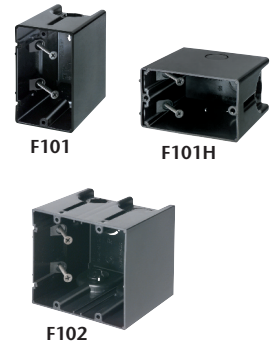

ONE-BOX™ Non-Metallic Outlet Boxes

Secure Installation • Mounts Directly to a Wood or Steel Stud

1 Attach ONE-BOX to wood or steel stud with captive installation screws. If box is too far forward or back, back the screws out to reposition.

2 Pull wire through NM cable connector. (ships installed)

1 Position ONE-BOX adjacent to stud. Use box as template to cut hole.

2 Pull wire through installed NM cable connector. Insert ONE-BOX.

3 Mount ONE-BOX directly to stud with shipped in place screws.

CATALOG NUMBER	UPC/DCI/NAED MFG. #018997	DESCRIPTION / CUBIC INCH CAPACITY	UNIT PKG	STD PKG
F101	43626	Single gang, Vertical / 22.0	50	50
F101H	43634	Single gang, Horizontal / 22.0	20	20
F102	43640	Two-gang, Vertical / 42.1	25	25
F102D	43544	Voltage divider	25	25
F103	43641	Three-gang, Vertical / 66.2	20	20
F104	43642	Four-gang, Vertical / 80.5	20	20

Add suffix 'GC' when ordering in Canada, to include ground clip, for example F101GC

2-Hour Fire Rating

Arlington®

1 Stauffer Industrial Park
Scranton, PA 18517
800/233.4717 • Fax 570/562.0646
www.aifittings.com

Made in USA

Distributed by