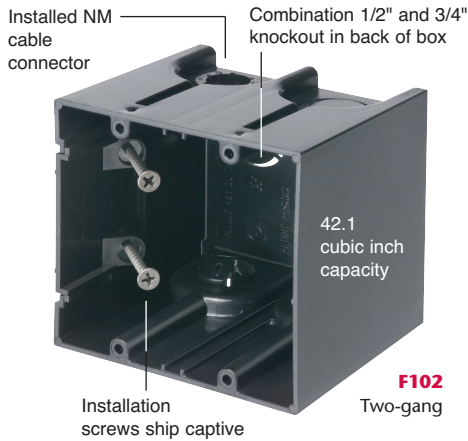

- Single gang offers extra-large capacity: 22 cubic inches
- UL Listed, 2-Hour Fire Rating
- Single and multiple gangs include installed NM cable connector
- Horizontal and vertical styles
- Optional low voltage separator for multiple gang boxes

Patented

Made in USA

Arlington®

1 Stauffer Industrial Park
Scranton, PA 18517
800/233.4717 • Fax 570/562.0646
www.aifittings.com

ONE-BOX™ Non-Metallic Outlet Boxes

Secure Installation • Mounts Directly to a Wood or Steel Stud

1 Attach ONE-BOX to wood or steel stud with captive installation screws. If box is too far forward or back, back the screws out to reposition.

2 Pull wire through NM cable connector. (ships installed)

1 Position ONE-BOX adjacent to stud. Use box as template to cut hole.

2 Pull wire through installed NM cable connector. Insert ONE-BOX.

3 Mount ONE-BOX directly to stud with shipped in place screws.

CATALOG NUMBER	UPC/DCI/NAED MFG. #018997	DESCRIPTION / CUBIC INCH CAPACITY	UNIT PKG	STD PKG
F101	43626	Single gang, Vertical / 22.0	50	50
F101H	43634	Single gang, Horizontal / 22.0	20	20
F102	43640	Two-gang, Vertical / 42.1	25	25
F102D	43544	Voltage divider	25	25
F103	43641	Three-gang, Vertical / 66.2	20	20
F104	43642	Four-gang, Vertical / 80.5	20	20