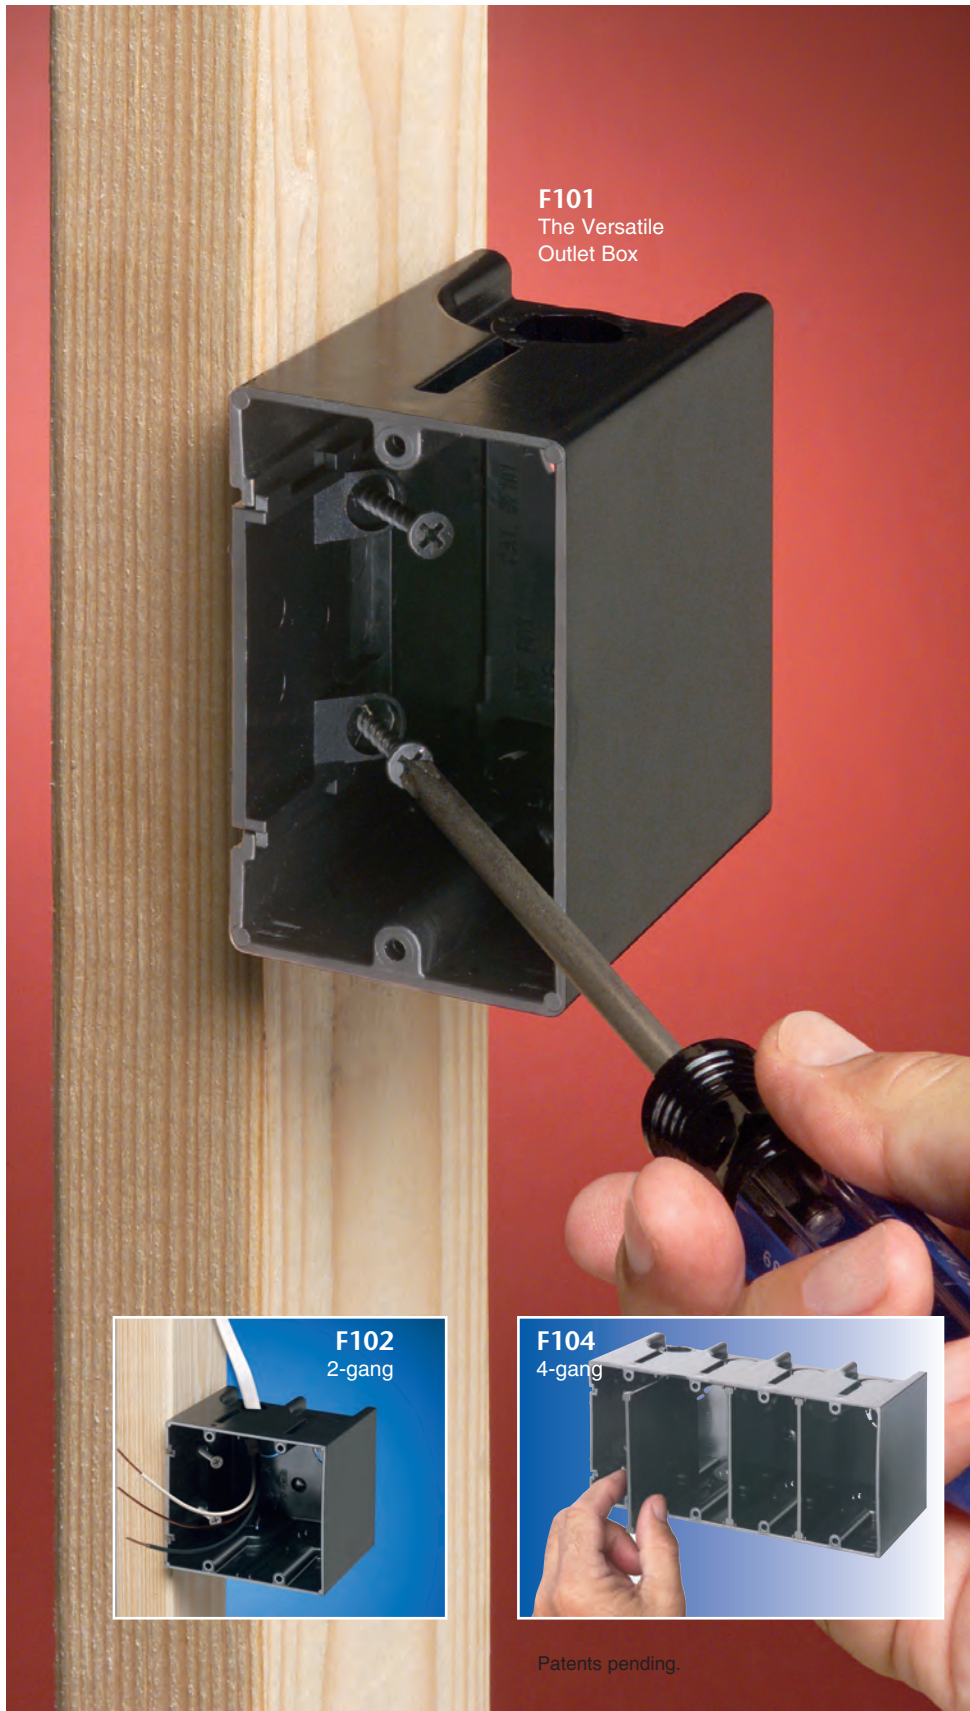

It mounts directly to a wood or steel stud for a super secure installation.

Angled screws inside the ONE-BOX affix it firmly to the stud. It has no wings so there's no wobble.

NEW WORK

ONE-BOX set too far forward or back? No problem. Back the screws out and adjust it.

OLD WORK

ONE-BOX provides a secure installation. It mounts directly to the stud, not just the drywall.

- Extra-large cubic inch capacity
- cULus Listed
- Single gang (horizontal and vertical) and multiple gang styles
- For power and low voltage applications with the F102D voltage separator installed
- Installed NM cable connector

F101
The Versatile
Outlet Box

Patents pending.

Fast and easy to install, Arlington's versatile outlet box is the **ONE-BOX™** for new or old work.

It mounts directly to a wood or steel stud for a super secure installation.

Angled screws inside the ONE-BOX affix it firmly to the stud. It has no wings so there's no wobble.

NEW WORK

ONE-BOX set too far forward or back? No problem. Back the screws out and adjust it.

OLD WORK

ONE-BOX provides a secure installation. It mounts directly to the stud, not just the drywall.