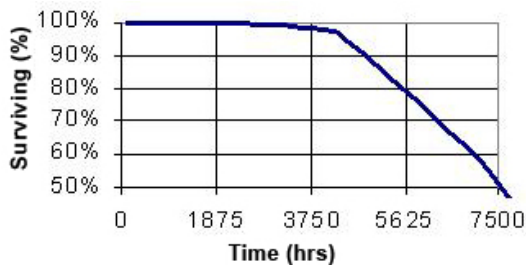

GRAPHS & CHARTS

Graphs_Lamp Mortality

GENERAL CHARACTERISTICS

Lamp Type	Linear Fluorescent - Straight
Bulb	Linear
Base	T12
Rated Life	Medium Bi-Pin (G13)
Rated Life (instant start) @ Time	7500.0 hrs
Bulb Material	7500 h @ 3 h
Starting Temperature (MIN)	Soda lime
LEED-EB MR Credit	10.0 °C
Additional Info	4776 picograms Hg per mean lumen hour
Primary Application	TCLP compliant Appliance,Speciality