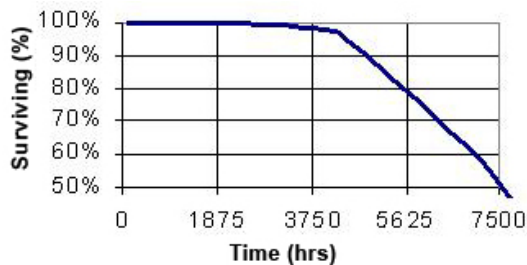

GRAPHS & CHARTS

Graphs_Lamp Mortality

GENERAL CHARACTERISTICS

Lamp Type	Linear Fluorescent - Straight
Bulb	Linear
Base	T12
Rated Life	Medium Bi-Pin (G13)
Rated Life (instant start) @ Time	7500.0 hrs
Bulb Material	7500 h @ 3 h
Starting Temperature (MIN)	Soda lime
LEED-EB MR Credit	10.0 °C
Additional Info	4776 picograms Hg per mean lumen hour
Primary Application	TCLP compliant Appliance,Speciality