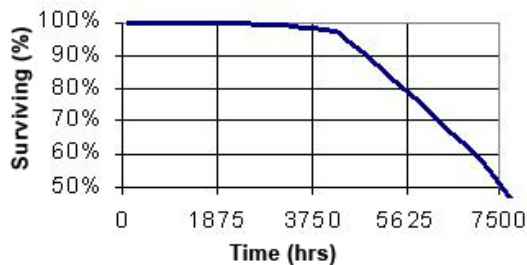

GRAPHS & CHARTS

Graphs_Lamp Mortality

GENERAL CHARACTERISTICS

Lamp Type	Linear Fluorescent - Straight Linear
Bulb	T12
Base	Medium Bi-Pin (G13)
Rated Life	7500.0 hrs
Rated Life (instant start) @ Time	7500 h @ 3 h
Bulb Material	Soda lime
Starting Temperature (MIN)	10.0 °C
LEED-EB MR Credit	4776 picograms Hg per mean lumen hour
Additional Info	TCLP compliant
Primary Application	Appliance,Speciality