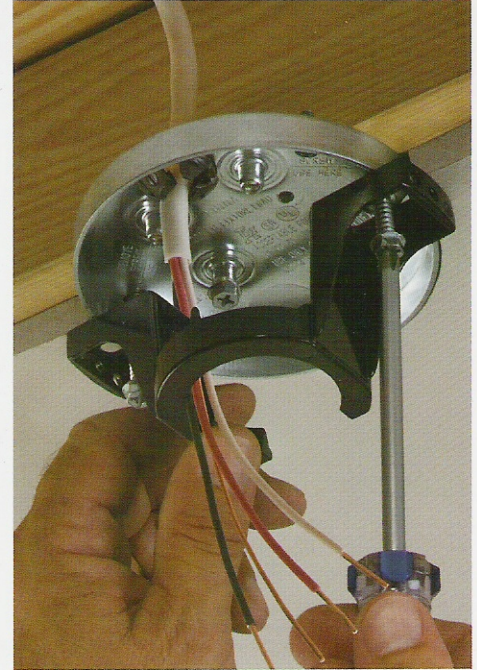

Pan Box for 1/2" and 5/8" Drywall

Supports Fans, Fixtures up to 70 lbs.

FBS405
Steel Fan/Fixture
Box with Bright,
Clean Finish

Turn power off before beginning electrical installation.

Install FBS405 on joist using shipped-in-place screw near center of box.

Remove these parked-in-place screws. Use them to mount bracket.

Mount the fan/fixture bracket into the drilled holes.

Mount fan or fixture per manufacturer's instructions.

Drill (2) 1/8" diameter holes into joist through the elongated openings on each side of box. Remove the (2) long screws noted above to mount the fan/fixture bracket.