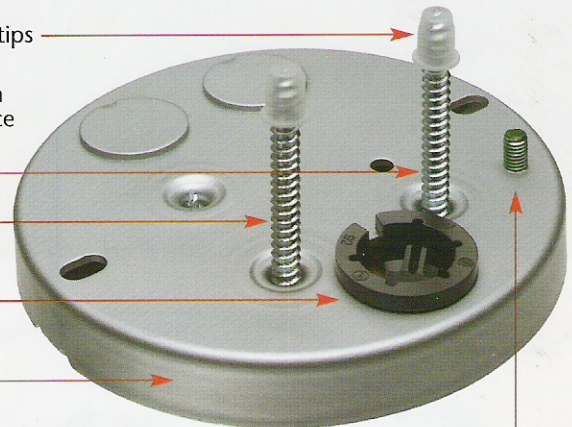

Install FBS405 on joist using shipped-in-place screw near center of box.

Drill (2) 1/8" diameter holes into joist through the elongated openings on each side of box. Remove the (2) long screws noted above to mount the fan/fixture bracket.

Mount the fan/fixture bracket into the drilled holes.

Mount fan or fixture per manufacturer's instructions.

Protective plastic tips

FBS405 ships with mud cover in place

Installation screws ship parked in place until used

Installed NM cable connector

6.0 cubic inch volume

Green ground screw

Steel FAN/FIXTURE BOX w/ Bright, Clean Finish

Catalog #	UPC/DCI/NAED Mfg. #01 8997	Ceiling Thickness	Unit Pkg	Std Pkg
FBS405	76185	1/2" and 5/8"	25	25
6.0 cubic inch volume				