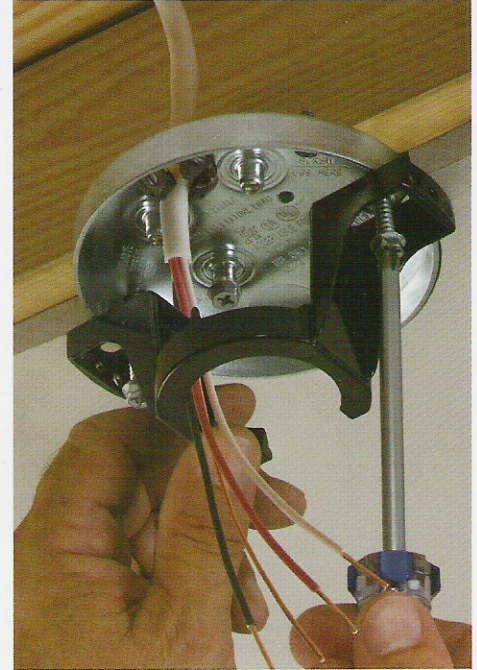

Pan Box for 1/2" and 5/8" Drywall

Supports Fans, Fixtures up to 70 lbs.

FBS405
Steel Fan/Fixture
Box with Bright,
Clean Finish

Remove these parked-in-place screws. Use them to mount bracket.

Turn power off before beginning electrical installation.

Install FBS405 on joist using shipped-in-place screw near center of box.

Drill (2) 1/8" diameter holes into joist through the elongated openings on each side of box. Remove the (2) long screws noted above to mount the fan/fixture bracket.

Mount the fan/fixture bracket into the drilled holes.

Mount fan or fixture per manufacturer's instructions.

Protective plastic tips

FBS405 ships with mud cover in place

Installation screws ship parked in place until used