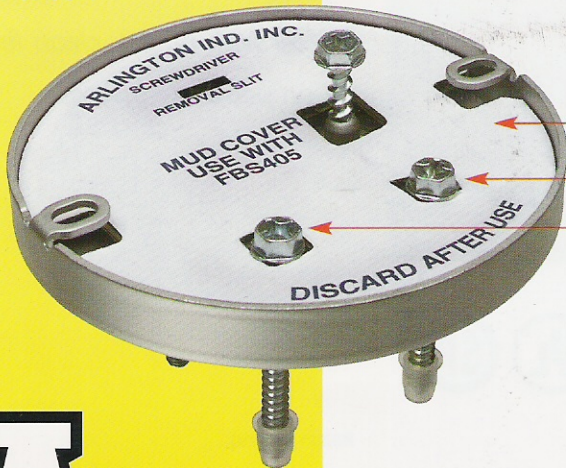

Pan Box for 1/2" and 5/8" Drywall

Supports Fans, Fixtures up to 70 lbs.

FBS405
Steel Fan/Fixture
Box with Bright,
Clean Finish

Remove these parked-in-place screws. Use them to mount bracket.

Turn power off before beginning electrical installation.

Install FBS405 on joist using shipped-in-place screw near center of box.

Drill (2) 1/8" diameter holes into joist through the elongated openings on each side of box. Remove the (2) long screws noted above to mount the fan/fixture bracket.

Mount the fan/fixture bracket into the drilled holes.

Mount fan or fixture per manufacturer's instructions.

Protective plastic tips

FBS405 ships with mud cover in place

Installation screws ship parked in place until used