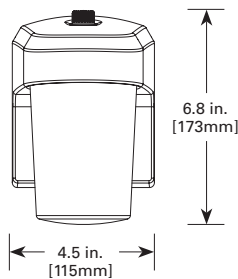

DESCRIPTION

The ALL-PRO™ LED high-performance, low-maintenance entry and patio light provides a dependable and reliable security solution with nighttime ON and daytime OFF settings. Suitable for mounting heights up to 10ft., and up to 75W Incandescent based on area coverage. These fixtures are ideal for new construction residential applications such as entrances, patios, walkways, apartment complexes and light commercial buildings such as outlet exteriors, doorways, storage areas and hotels. The entry and patio light's design and aesthetics is perfect for retrofitting in existing residential and light commercial buildings.

Catalog #		Type
Project		
Comments		Date
Prepared by		

SPECIFICATION FEATURES

Construction

- Low profile plastic injection molded housing suitable for wet locations
- UV stable frosted polycarbonate lens
- Available in bronze or white finish
- Suitable for recessed residential junction boxes in North America

Electrical

- Maintenance-free LEDs with 25,000 hours of life
- Fixture operating temperature range from -30°C to 40°C
- Integral photo control included
- Electrical operating voltage 120VAC 50/60Hz
- cULus listed for wet locations
- External supply wiring 90°C minimum

Optics

- Diffused lens gives "no glare" useful area light
- 3500K and 5000K color temperature options are perfect for security applications

Warranty

- 2 year limited warranty

LED ENTRY AND PATIO LIGHT

DIMENSIONS

FE0650LPC, FE1435LPC and FE1450LPC

Front View

FES0650LPC (only)

Front View

ORDERING INFORMATION

Sample Number: FE0650 or FES0650