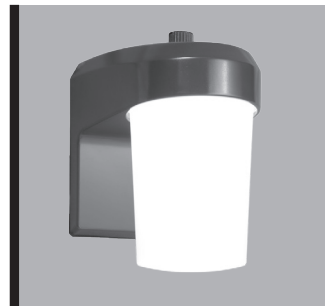

DESCRIPTION

The ALL-PRO™ LED high-performance, low-maintenance entry and patio light provides a dependable and reliable security solution with nighttime ON and daytime OFF settings. Suitable for mounting heights up to 10ft., and up to 75W Incandescent based on area coverage. These fixtures are ideal for new construction residential applications such as entrances, patios, walkways, apartment complexes and light commercial buildings such as outlet exteriors, doorways, storage areas and hotels. The entry and patio light's design and aesthetics is perfect for retrofitting in existing residential and light commercial buildings.

Catalog #		Type
Project		
Comments		Date
Prepared by		

SPECIFICATION FEATURES

Construction

- Low profile plastic injection molded housing suitable for wet locations
- UV stable frosted polycarbonate lens
- Available in bronze or white finish
- Suitable for recessed residential junction boxes in North America

Electrical

- Maintenance-free LEDs with 25,000 hours of life
- Fixture operating temperature range from -30°C to 40°C
- Integral photo control included
- Electrical operating voltage 120VAC 50/60Hz
- cULus listed for wet locations
- External supply wiring 90°C minimum

Optics

- Diffused lens gives "no glare" useful area light
- 3500K and 5000K color temperature options are perfect for security applications

Warranty

- 2 year limited warranty

LED ENTRY AND PATIO LIGHT

DIMENSIONS

FE0650LPC, FE1435LPC and FE1450LPC

Front View