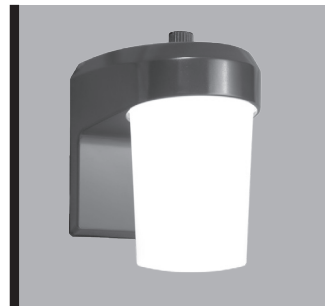

DESCRIPTION

The ALL-PRO™ LED high-performance, low-maintenance entry and patio light provides a dependable and reliable security solution with nighttime ON and daytime OFF settings. Suitable for mounting heights up to 10ft., and up to 75W Incandescent based on area coverage. These fixtures are ideal for new construction residential applications such as entrances, patios, walkways, apartment complexes and light commercial buildings such as outlet exteriors, doorways, storage areas and hotels. The entry and patio light's design and aesthetics is perfect for retrofitting in existing residential and light commercial buildings.

Catalog #		Type
Project		
Comments		Date
Prepared by		

SPECIFICATION FEATURES

Construction

- Low profile plastic injection molded housing suitable for wet locations
- UV stable frosted polycarbonate lens
- Available in bronze or white finish
- Suitable for recessed residential junction boxes in North America

Electrical

- Maintenance-free LEDs with 25,000 hours of life
- Fixture operating temperature range from -30°C to 40°C
- Integral photo control included
- Electrical operating voltage 120VAC 50/60Hz
- cULus listed for wet locations
- External supply wiring 90°C minimum

Optics

- Diffused lens gives "no glare" useful area light
- 3500K and 5000K color temperature options are perfect for security applications

Warranty

- 2 year limited warranty

LED ENTRY AND PATIO LIGHT

DIMENSIONS

FE0650LPC, FE1435LPC and FE1450LPC

Front View