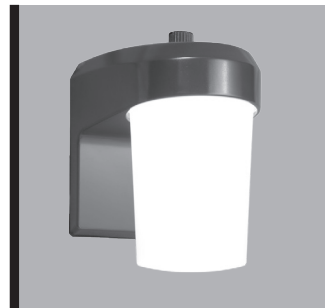

DESCRIPTION

The ALL-PRO™ LED high-performance, low-maintenance entry and patio light provides a dependable and reliable security solution with nighttime ON and daytime OFF settings. Suitable for mounting heights up to 10ft., and up to 75W Incandescent based on area coverage. These fixtures are ideal for new construction residential applications such as entrances, patios, walkways, apartment complexes and light commercial buildings such as outlet exteriors, doorways, storage areas and hotels. The entry and patio light's design and aesthetics is perfect for retrofitting in existing residential and light commercial buildings.

Catalog #		Type
Project		
Comments		Date
Prepared by		

SPECIFICATION FEATURES

Construction

- Low profile plastic injection molded housing suitable for wet locations
- UV stable frosted polycarbonate lens
- Available in bronze or white finish
- Suitable for recessed residential junction boxes in North America

Optics

- Diffused lens gives "no glare" useful area light
- 3500K and 5000K color temperature options are perfect for security applications

Warranty

- 2 year limited warranty

LED ENTRY AND PATIO LIGHT

DIMENSIONS