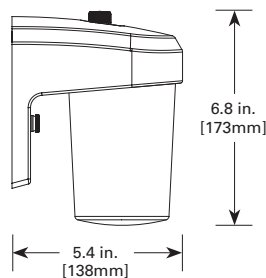

DESCRIPTION

The ALL-PRO™ LED high-performance, low-maintenance entry and patio light provides a dependable and reliable security solution with nighttime ON and daytime OFF settings. Suitable for mounting heights up to 10ft., and up to 75W Incandescent based on area coverage. These fixtures are ideal for new construction residential applications such as entrances, patios, walkways, apartment complexes and light commercial buildings such as outlet exteriors, doorways, storage areas and hotels. The entry and patio light's design and aesthetics is perfect for retrofitting in existing residential and light commercial buildings.

Catalog #		Type
Project		
Comments		Date
Prepared by		

SPECIFICATION FEATURES

Construction

- Low profile plastic injection molded housing suitable for wet locations
- UV stable frosted polycarbonate lens
- Available in bronze or white finish
- Suitable for recessed residential junction boxes in North America

Electrical

- Maintenance-free LEDs with 25,000 hours of life
- Fixture operating temperature range from -30°C to 40°C
- Integral photo control included
- Electrical operating voltage 120VAC 50/60Hz
- cULus listed for wet locations
- External supply wiring 90°C minimum

Optics

- Diffused lens gives "no glare" useful area light
- 3500K and 5000K color temperature options are perfect for security applications

Warranty

- 2 year limited warranty

LED ENTRY AND PATIO LIGHT

DIMENSIONS

FE0650LPC, FE1435LPC and FE1450LPC

Front View

Side View

FES0650LPC (only)

Front View

ORDERING INFORMATION

Sample Number: FE0650 or FES0650