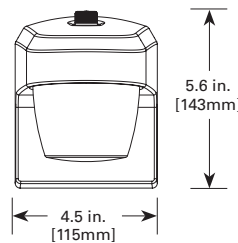

FES0650LPC (only)

Front View