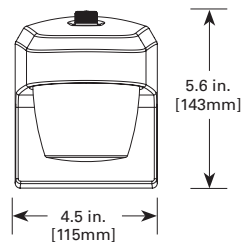

FES0650LPC (only)

Front View