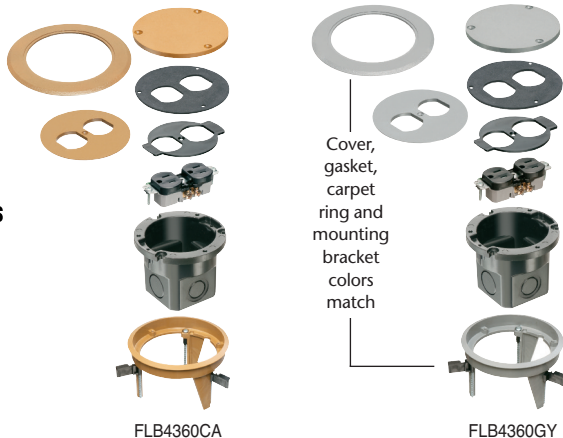

DROP IN™ BOX KITS with NON-METALLIC BLANK COVERS

FLB4360BR	00763	Round non-metallic box	Blank, Dark Brown	1	1
FLB4360LA	00766	Round non-metallic box	Blank, Light Almond	1	1
FLB4360GY	00765	Round non-metallic box	Blank, Gray	1	1
FLB4360CA	00764	Round non-metallic box	Blank, Caramel	1	1
FLB4360BL	00762	Round non-metallic box	Blank, Black	1	1

ADD SUFFIX 'GC' to order with Ground Clip (Canada)

DROP IN BOX Kits with BLANK NON-METALLIC COVERS include non-metallic box, round 4" diameter non-metallic cover blank, non-metallic gasket support plate, gasket, carpet ring, UL Listed 15 amp TR duplex receptacle, mounting bracket, NM94 and NM95 cable connectors, (3) #8 x 1/2" flathead screws and (1) #6 x 1/2" screw.

COVERS, CARPET RINGS, GASKETS IN 5 COLORS

Arlington

1 Stauffer Industrial Park
Scranton, PA 18517
800/233.4717
Fax 570/562.0646
www.aifittings.com

FLB4360CA

FLB4360GY

Cover, gasket, carpet ring and mounting bracket colors match