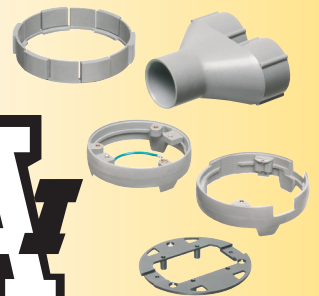

A
Arlington

1 Stauffer Industrial Park
Scranton, PA 18517
800/233.4717
Fax 570/562.0646
www.aifittings.com