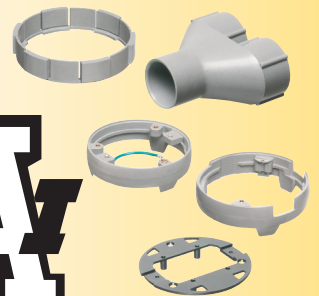

FLB6230MB  
WITH METAL COVER

FLBT6615NL  
TRAPDOOR COVER

Brass Trapdoor style  
FLBT6615MB  
(open and back)

Arlington's cost-effective **FLOOR BOX KITS** offer installers the low cost, convenient way to install a receptacle flush with the floor wherever your customer needs one.

Arlington's FLOOR BOX and COVER KITS **FOR NEW CONCRETE** offer flexibility and convenience.

Made of heavy-duty plastic, our 4.5" non-metallic **concrete box** is a common size, that accommodates our 6" round covers as well as most other round covers on the market.

Our versatile concrete box covers are available with flip lids or threaded plugs in brass or nickel-plated brass. **And NOW plastic, in five colors, including paintable white!**

They offer easy installation of receptacles so they'll look great wherever they're installed!

For the **fastest** installation, our trapdoor covers ship **ready to use** with a pre-installed gasket and decorator-style receptacle.

A selection of leveling rings and adapters allows our covers to fit our boxes and most other manufacturers' concrete boxes.