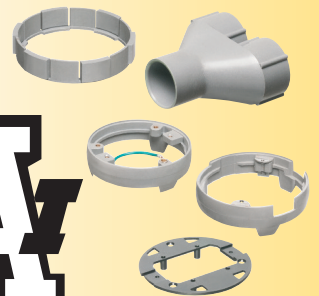

Arlington's FLOOR BOX and COVER KITS **FOR NEW CONCRETE** offer flexibility and convenience.

Made of heavy-duty plastic, our 4.5" non-metallic **concrete box** is a common size, that accommodates our 6" round covers as well as *most other round covers on the market*.

Our versatile concrete box **covers** are available with flip lids or threaded plugs in brass or nickel-plated brass. **And NOW plastic, in five colors, including paintable white!**

They offer easy installation of receptacles so they'll look great wherever they're installed!

For the *fastest* installation, our trapdoor covers ship *ready to use* with a pre-installed gasket and decorator-style receptacle.

A selection of leveling rings and adapters allows our covers to fit our boxes *and* most other manufacturers' concrete boxes.