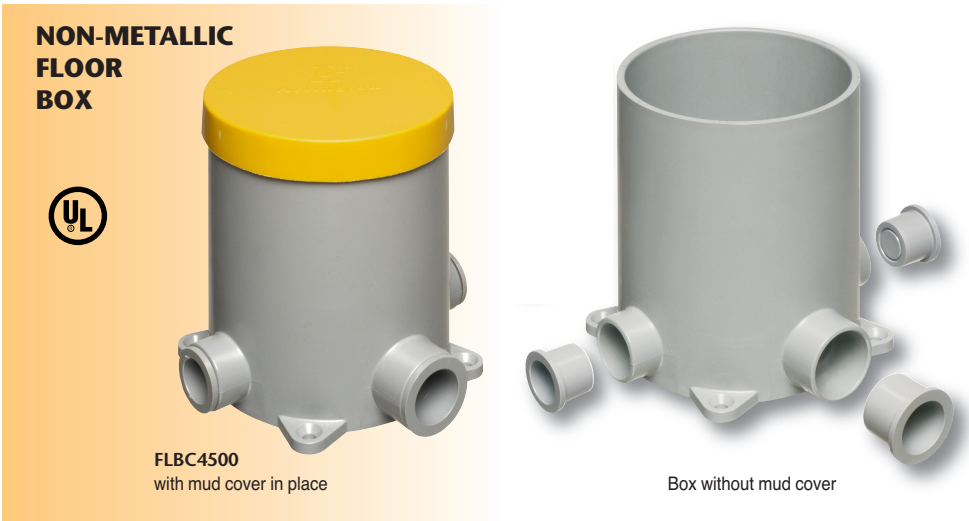

Our versatile concrete box covers are available with flip lids or threaded plugs in brass or nickel-plated brass. **And NOW plastic, in five colors, including paintable white!**

They offer easy installation of receptacles so they'll look great wherever they're installed!

FLBT6615LR

ADAPTERS

FLBC4500AR	22004	Oversized Adapter Ring for 5" diameter concrete boxes		1	10
FLBC4500Y	22012	"Y" Adapter - Provides (2) 1" openings for conduit entering 1" hub		1	10

FLBC4500AR Oversized

FLBC4500Y "Y"

Arlington

1 Stauffer Industrial Park
Scranton, PA 18517
800/233.4717
Fax 570/562.0646
www.aifittings.com

Distributed by

Patents pending Floor Box 0415/15M

FLB64520LA closed

PLASTIC COVERS in 5 COLORS

NEW!
more on
reverse

Floor Box and Covers for New Concrete

Non-Metallic Concrete Box • Metal and Plastic Cover Kits

**NON-METALLIC
FLOOR
BOX**

FLBC4500
with mud cover in place

Box without mud cover

COVER KITS FOR BOX