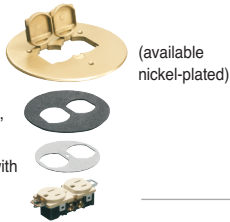

A selection of leveling rings and adapters allows our covers to fit our boxes *and* most other manufacturers' concrete boxes.

FLBT6615NL
TRAPDOOR COVER

FLB6230MB
WITH METAL COVER

Brass Trapdoor style
FLBT6615MB
(open and back)

Arlington

1 Stauffer Industrial Park
Scranton, PA 18517
800/233.4717
Fax 570/562.0646
www.aifittings.com

Non-Metallic Floor Box and Cover Kits

Put a Receptacle in New Concrete – The Easy, Low Cost Way!

CATALOG NUMBER	UPC/DCI/NAED MFG. #018997	DESCRIPTION FINISH/COLOR, COVER STYLE	NOTES	UNIT PKG	STD PKG
FLBC4500	22010	4.5" Non-metallic ROUND BOX for Concrete Pours (conduit plugs, mud cover)		1	5

FLB6230MB

Includes brass cover with flip lids, gaskets, receptacle.

Also available with threaded plugs (not shown)

METAL COVER KITS

FLB6230MB	22025	COVER KIT 6" Round, Brass w two flip lids	* hole pattern fits FLBC4500LR	1	10
FLB6230NL	22026	COVER KIT 6" Round, Nickel-plated w two flip lids	* hole pattern fits FLBC4500LR	1	10
FLB6220MB	22021	COVER KIT 6" Round, Brass w two threaded plugs	* hole pattern fits FLBC4500LR	1	10
FLB6220NL	22022	COVER KIT 6" Round, Nickel-plated w two threaded plugs	* hole pattern fits FLBC4500LR	1	10