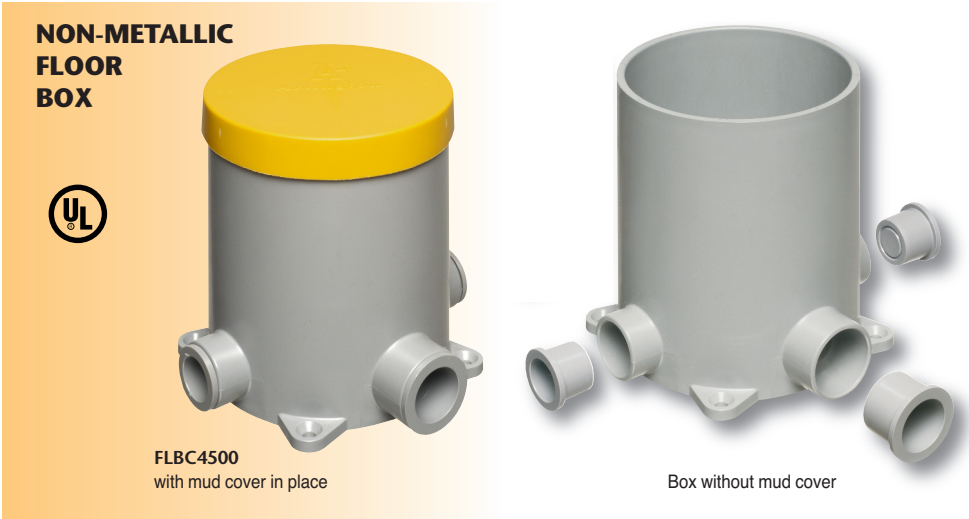

NEW!
more on reverse

Floor Box and Covers for New Concrete

Non-Metallic Concrete Box • Metal and Plastic Cover Kits

NON-METALLIC FLOOR BOX