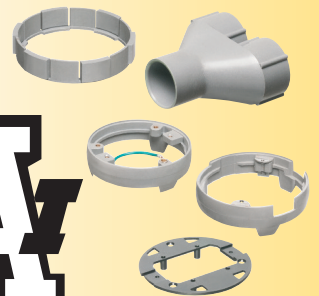

Arlington's FLOOR BOX and COVER KITS **FOR NEW CONCRETE** offer flexibility and convenience.

Made of heavy-duty plastic, our 4.5" non-metallic **concrete box** is a common size, that accommodates our 6" round covers as well as *most other round covers on the market.*

Our versatile concrete box **covers** are available with flip lids or threaded plugs in brass or nickel-plated brass. **And NOW plastic, in five colors, including paintable white!**

They offer easy installation of receptacles so they'll look great wherever they're installed!

For the *fastest* installation, our trapdoor covers ship *ready to use* with a pre-installed gasket and decorator-style receptacle.

A selection of leveling rings and adapters allows our covers to fit our boxes *and* most other manufacturers' concrete boxes.