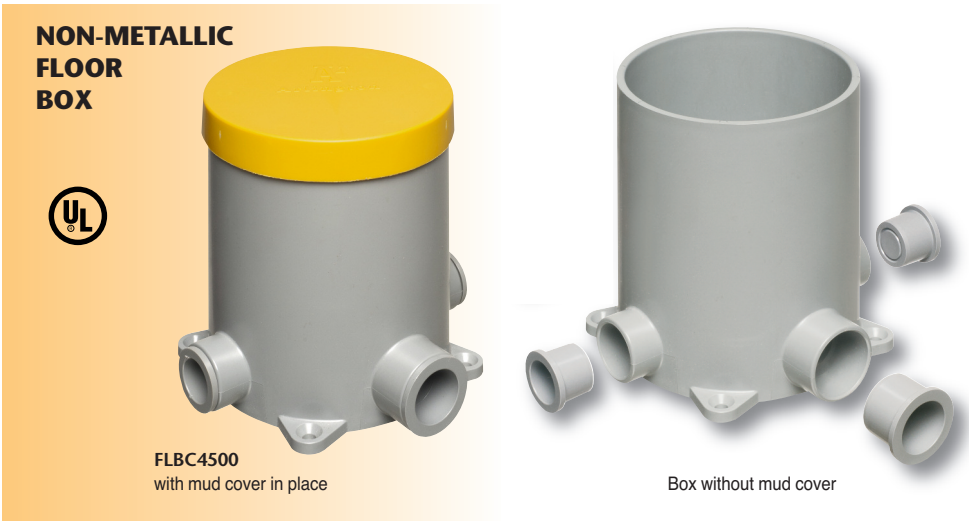

NEW!
more on reverse

Floor Box and Covers for New Concrete

Non-Metallic Concrete Box • Metal and Plastic Cover Kits

NON-METALLIC FLOOR BOX

FLBC4500
with mud cover in place

Box without mud cover

COVER KITS FOR BOX

PLASTIC COVERS
in 5 COLORS

NEW!

Arlington's cost-effective **FLOOR BOX KITS** offer installers the low cost, convenient way to install a receptacle flush with the floor wherever your customer needs one.

Arlington's FLOOR BOX and COVER KITS **FOR NEW CONCRETE** offer flexibility and convenience.

Made of heavy-duty plastic, our 4.5" non-metallic **concrete box** is a common size, that accommodates our 6" round covers as well as most other round covers on the market.

Our versatile concrete box covers are available with flip lids or threaded plugs in brass or nickel-plated brass. **And NOW plastic, in five colors, including paintable white!**

They offer easy installation of receptacles so they'll look great wherever they're installed!