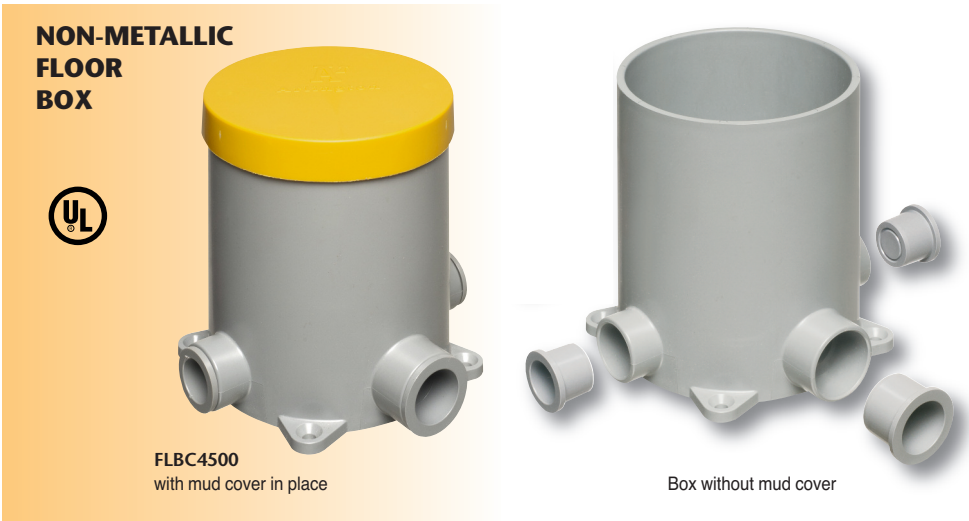

NEW!
more on
reverse

Floor Box and Covers for New Concrete

Non-Metallic Concrete Box • Metal and Plastic Cover Kits

**NON-METALLIC
FLOOR
BOX**