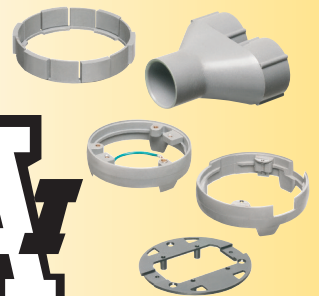

Arlington's FLOOR BOX and COVER KITS **FOR NEW CONCRETE** offer flexibility and convenience.

Made of heavy-duty plastic, our 4.5" non-metallic **concrete box** is a common size, that accommodates *our 6" round covers* as well as *most other round covers on the market*.

Our versatile concrete box **covers** are available with flip lids or threaded plugs in brass or nickel-plated brass. **And NOW plastic, in five colors, including paintable white!**

They offer easy installation of receptacles so they'll look great wherever they're installed!

For the *fastest* installation, our trapdoor covers ship *ready to use* with a pre-installed gasket and decorator-style receptacle.

A selection of leveling rings and adapters allows our covers to fit our boxes *and* most other manufacturers' concrete boxes.