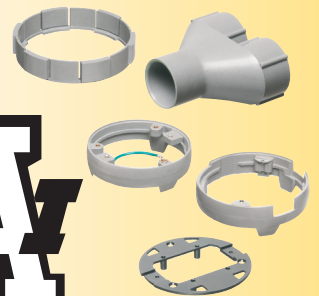

Arlington's FLOOR BOX and COVER KITS **FOR NEW CONCRETE** offer flexibility and convenience.

Made of heavy-duty plastic, our 4.5" non-metallic **concrete box** is a common size, that accommodates our 6" round covers as well as most other round covers on the market.

Our versatile concrete box covers are available with flip lids or threaded plugs in brass or nickel-plated brass. **And NOW plastic, in five colors, including paintable white!**

They offer easy installation of receptacles so they'll look great wherever they're installed!

For the **fastest** installation, our trapdoor covers ship **ready to use** with a pre-installed gasket and decorator-style receptacle.

A selection of leveling rings and adapters allows our covers to fit our boxes *and* most other manufacturers' concrete boxes.