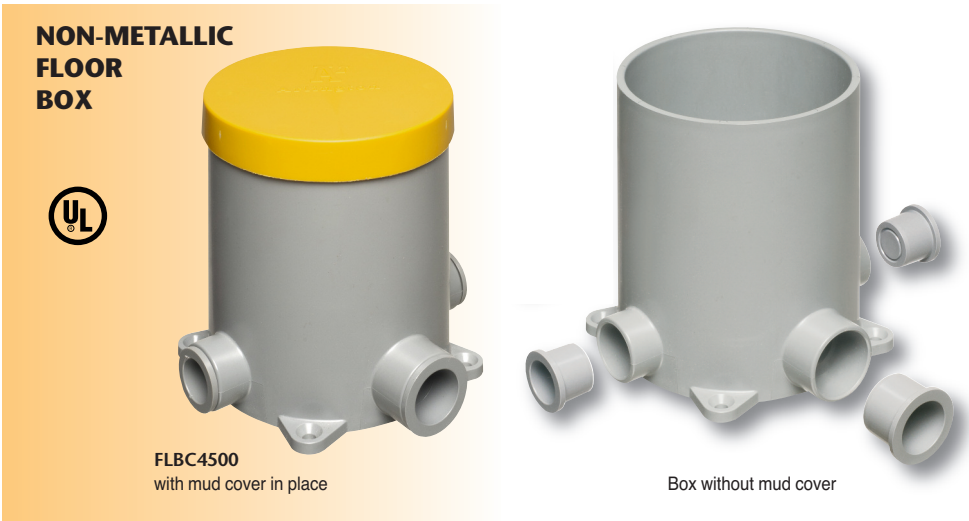

Our versatile concrete box covers are available with flip lids or threaded plugs in brass or nickel-plated brass. **And NOW plastic, in five colors, including paintable white!**

They offer easy installation of receptacles so they'll look great wherever they're installed!

FLBT6615LR

ADAPTERS

FLBC4500AR	22004	Oversized Adapter Ring for 5" diameter concrete boxes		1	10
FLBC4500Y	22012	"Y" Adapter - Provides (2) 1" openings for conduit entering 1" hub		1	10

FLBC4500AR Oversized

NEW!
more on
reverse

Floor Box and Covers for New Concrete

Non-Metallic Concrete Box • Metal and Plastic Cover Kits

**NON-METALLIC
FLOOR
BOX**

FLBC4500
with mud cover in place

Box without mud cover

COVER KITS FOR BOX