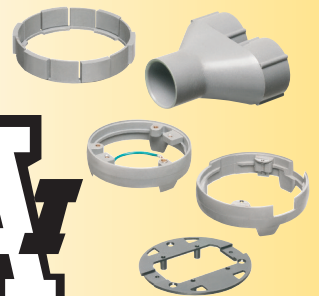

FLB6230MB
WITH METAL COVER

Brass Trapdoor style
FLBT6615MB
(open and back)

A
Arlington

1 Stauffer Industrial Park
Scranton, PA 18517
800/233.4717
Fax 570/562.0646
www.aifittings.com