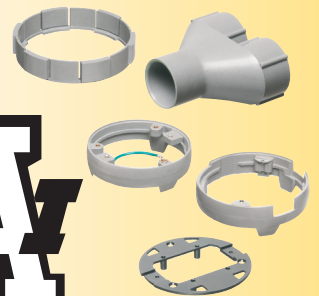

Arlington's cost-effective **FLOOR BOX KITS** offer installers the low cost, convenient way to install a receptacle flush with the floor wherever your customer needs one.

Arlington's FLOOR BOX and COVER KITS **FOR NEW CONCRETE** offer flexibility and convenience.

Made of heavy-duty plastic, our 4.5" non-metallic **concrete box** is a common size, that accommodates our 6" round covers as well as most other round covers on the market.

Our versatile concrete box covers are available with flip lids or threaded plugs in brass or nickel-plated brass. **And NOW plastic, in five colors, including paintable white!**