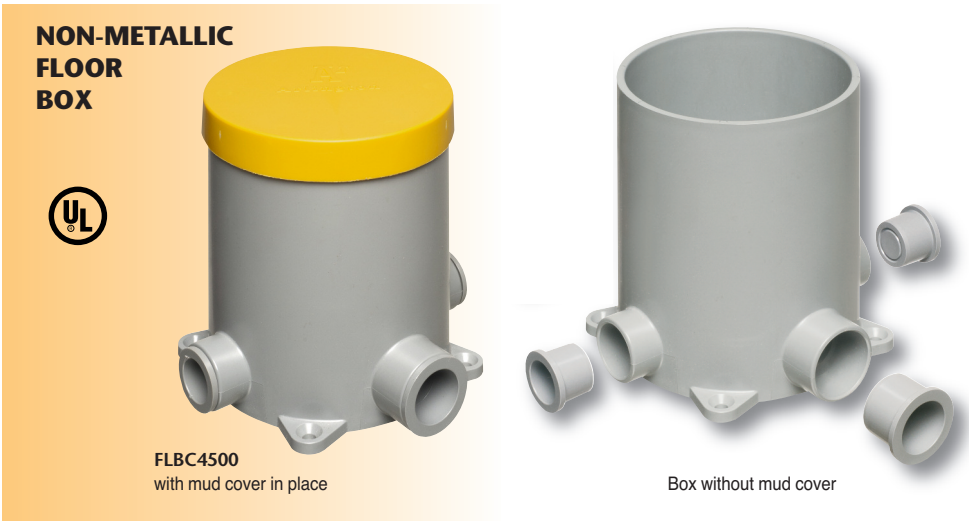

NEW!
more on reverse

Floor Box and Covers for New Concrete

Non-Metallic Concrete Box • Metal and Plastic Cover Kits

NON-METALLIC FLOOR BOX