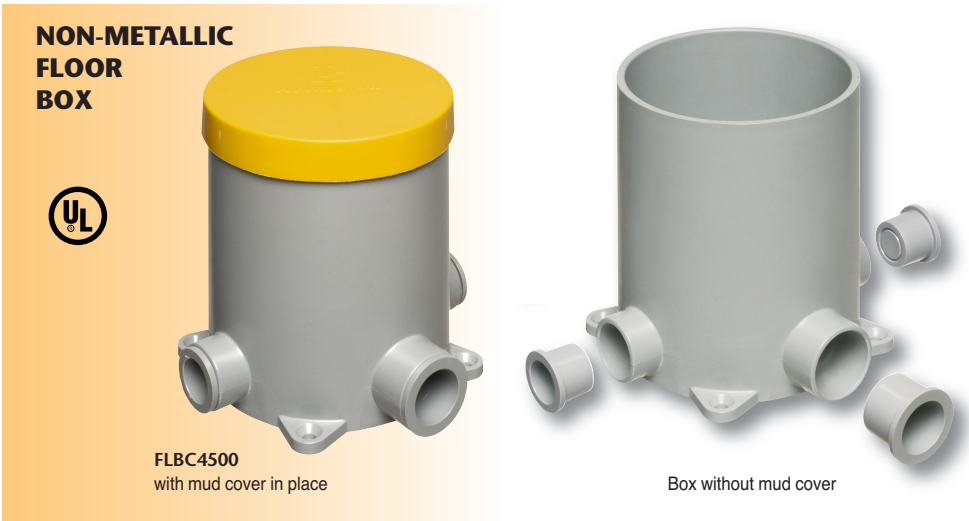

# Floor Box and Covers for New Concrete

## Non-Metallic Concrete Box • Metal and Plastic Cover Kits

**NON-METALLIC FLOOR BOX**

FLBC4500  
with mud cover in place

Box without mud cover

**COVER KITS FOR BOX**

PLASTIC COVERS  
in 5 COLORS

**NEW!**

Arlington's cost-effective **FLOOR BOX KITS** offer installers the low cost, convenient way to install a receptacle flush with the floor wherever your customer needs one.

Our versatile concrete box covers are available with flip lids or threaded plugs in brass or nickel-plated brass. **And NOW plastic, in five colors, including paintable white!**

They offer easy installation of receptacles so they'll look great wherever they're installed!