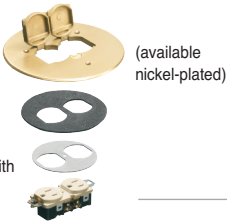

# Non-Metallic Floor Box and Cover Kits

*Put a Receptacle in New Concrete – The Easy, Low Cost Way!*

CATALOG NUMBER	UPC/DCI/NAED MFG. #018997	DESCRIPTION FINISH/COLOR, COVER STYLE	NOTES	UNIT PKG	STD PKG
FLBC4500	22010	4.5" Non-metallic <b>ROUND BOX</b> for Concrete Pours (conduit plugs, mud cover)		1	5

## FLB6230MB

Includes brass cover with flip lids, gaskets, receptacle.

Also available with threaded plugs (not shown)