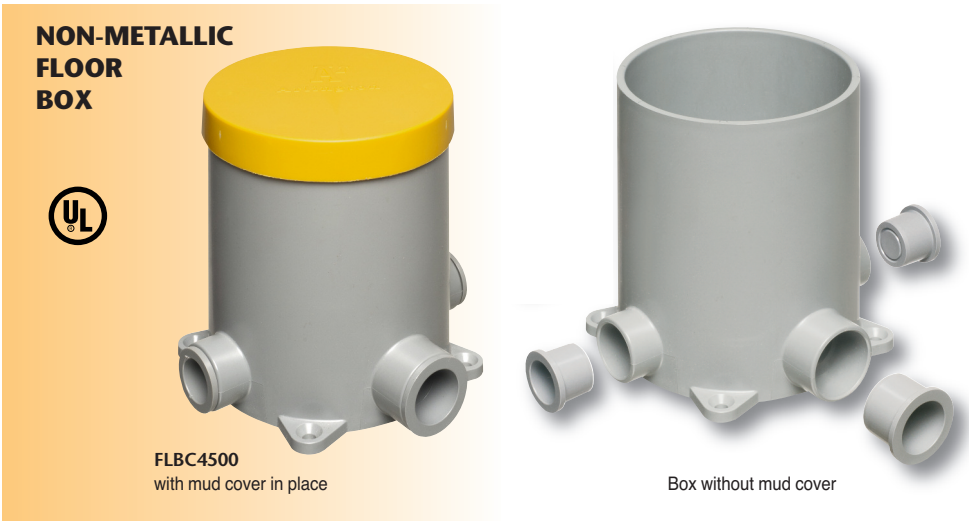

# Floor Box and Covers for New Concrete

## Non-Metallic Concrete Box • Metal and Plastic Cover Kits

**NON-METALLIC FLOOR BOX**

FLBC4500  
with mud cover in place

Box without mud cover

**COVER KITS FOR BOX**

PLASTIC COVERS  
in 5 COLORS

**NEW!**

Arlington's cost-effective **FLOOR BOX KITS** offer installers the low cost, *convenient* way to install a receptacle flush with the floor wherever your customer needs one.

Our versatile concrete box **covers** are available with flip lids or threaded plugs in brass or nickel-plated brass. **And NOW plastic, in five colors, including paintable white!**

They offer easy installation of receptacles so they'll look great wherever they're installed!