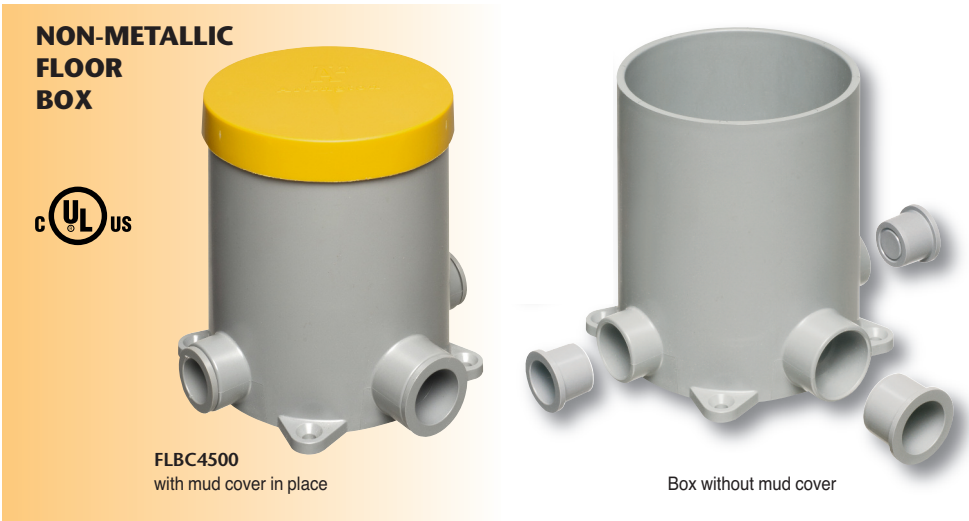

# Floor Box and Covers for New Concrete

## Non-Metallic Concrete Box • Metal and Plastic Cover Kits

**NON-METALLIC FLOOR BOX**

FLBC4500  
with mud cover in place

Box without mud cover

**COVER KITS FOR BOX**

PLASTIC COVERS  
in 5 COLORS

**NEW!**

Arlington's cost-effective **FLOOR BOX KITS** offer installers the low cost, *convenient* way to install a receptacle flush with the floor wherever your customer needs one.

Our versatile concrete box **covers** are available with flip lids or threaded plugs in brass or nickel-plated brass. **And NOW plastic, in five colors, including paintable white!**

They offer easy installation of receptacles so they'll look great wherever they're installed!