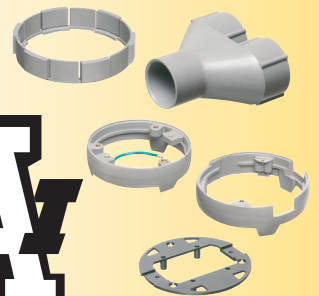

Arlington's FLOOR BOX and COVER KITS **FOR NEW CONCRETE** offer flexibility and convenience.

Made of heavy-duty plastic, our 4.5" non-metallic **concrete box** is a common size, that accommodates *our 6"* round covers as well as *most other round covers on the market.*

Our versatile concrete box **covers** are available with flip lids or threaded plugs in brass or nickel-plated brass. **And NOW plastic, in five colors, including paintable white!**

They offer easy installation of receptacles so they'll look great wherever they're installed!

For the *fastest* installation, our trapdoor covers ship *ready to use* with a pre-installed gasket and decorator-style receptacle.

A selection of leveling rings and adapters allows our covers to fit our boxes *and* most other manufacturers' concrete boxes.