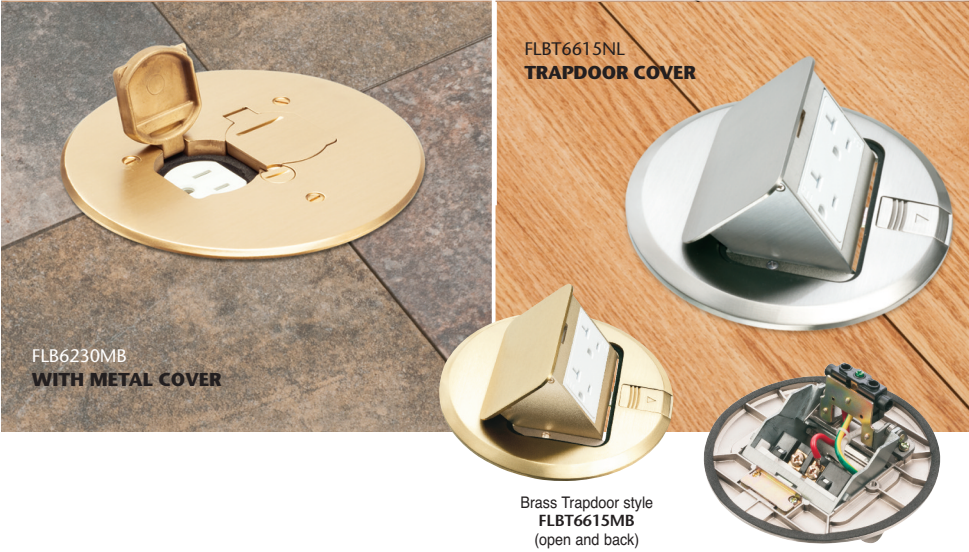

FLB6230MB
WITH METAL COVER

Brass Trapdoor style
FLBT6615MB
(open and back)

A
Arlington

1 Stauffer Industrial Park
Scranton, PA 18517
800/233.4717
Fax 570/562.0646
www.aifittings.com