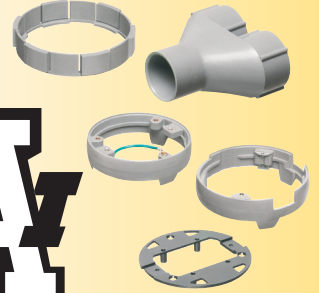

Arlington's FLOOR BOX and COVER KITS **FOR NEW CONCRETE** offer flexibility and convenience.

Made of heavy-duty plastic, our 4.5" non-metallic **concrete box** is a common size, that accommodates our 6" round covers as well as most other round covers on the market.

Our versatile concrete box covers are available with flip lids or threaded plugs in brass or nickel-plated brass. **And NOW plastic, in five colors, including paintable white!**

They offer easy installation of receptacles so they'll look great wherever they're installed!

For the **fastest** installation, our trapdoor covers ship **ready to use** with a pre-installed gasket and decorator-style receptacle.

A selection of leveling rings and adapters allows our covers to fit our boxes and most other manufacturers' concrete boxes.