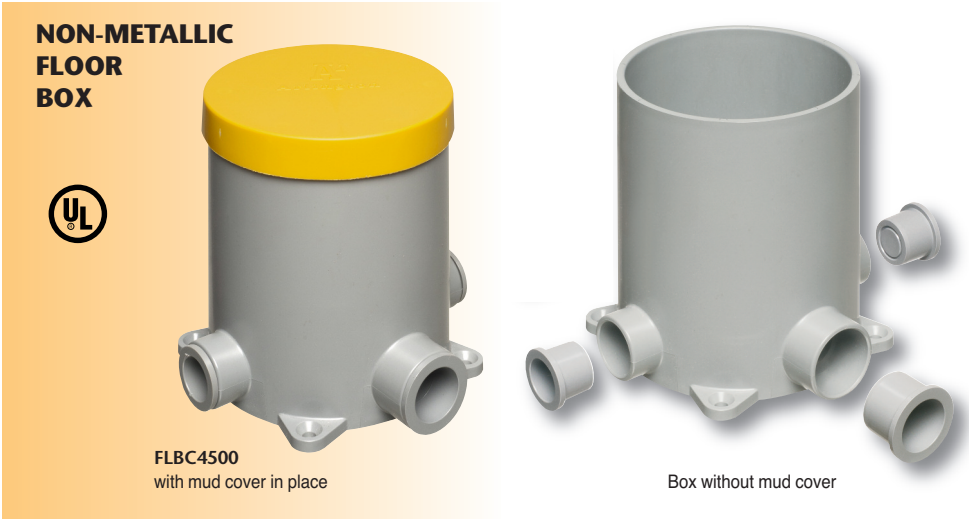

NEW!
more on
reverse

Floor Box and Covers for New Concrete

Non-Metallic Concrete Box • Metal and Plastic Cover Kits

**NON-METALLIC
FLOOR
BOX**

FLBC4500
with mud cover in place

Box without mud cover

COVER KITS FOR BOX

PLASTIC COVERS
in 5 COLORS

NEW!

Arlington's cost-effective **FLOOR BOX KITS** offer installers the low cost, *convenient* way to install a receptacle flush with the floor wherever your customer needs one.

Arlington's FLOOR BOX and COVER KITS **FOR NEW CONCRETE** offer flexibility and convenience.

Made of heavy-duty plastic, our 4.5" non-metallic **concrete box** is a common size, that accommodates *our 6" round covers* as well as *most other round covers on the market*.

Our versatile concrete box **covers** are available with flip lids or threaded plugs in brass or nickel-plated brass. **And NOW plastic, in five colors, including paintable white!**

They offer easy installation of receptacles so they'll look great wherever they're installed!