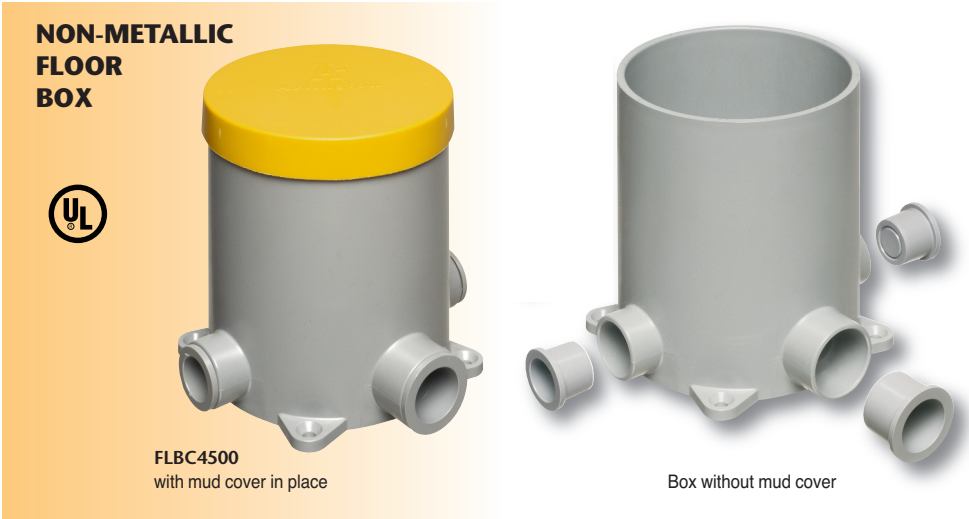

Our versatile concrete box **covers** are available with flip lids or threaded plugs in brass or nickel-plated brass. **And NOW plastic, in five colors, including paintable white!**

They offer easy installation of receptacles so they'll look great wherever they're installed!

FLBT6615LR

ADAPTERS

FLBC4500AR	22004	Oversized Adapter Ring for 5" diameter concrete boxes		1	10
FLBC4500Y	22012	"Y" Adapter - Provides (2) 1" openings for conduit entering 1" hub		1	10

FLBC4500AR Oversized

Non-Metallic Concrete Box • Metal and Plastic Cover Kits

**NON-METALLIC
FLOOR
BOX**

FLBC4500
with mud cover in place

Box without mud cover

COVER KITS FOR BOX

PLASTIC COVERS
in 5 COLORS

NEW!

Arlington's cost-effective **FLOOR BOX KITS** offer installers the low cost, convenient way to install a receptacle flush with the floor wherever your customer needs one.