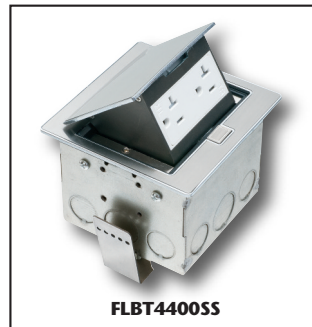

## with Stainless Steel Trapdoor Covers

FLBT4400USS

FLBT4400GSS

FLBT4400USS

w/ UL Listed 20A decorator-style TR receptacle and (2) USB ports

FLBT4400GSS

w/ UL Listed 20A decorator-style **Weather Resistant** GFCI receptacle

FLBT4400SS

w/ UL Listed 20A decorator-style TR receptacle

Arlington's **Countertop BOX KITS** give you *lots of options* for installing a device in a countertop.

**Get your kit with an installed UL Listed tamper and weather resistant (TWR) decorator-style GFCI ... Or tamper resistant (TR) receptacle... OR a combo with (TR) receptacle and two USB ports!**

### Easy, secure installation

The spring clip holds box securely against the surface when the screws are tightened.

- Fits granite or other countertop material up to 1-1/2" thick
- Easy 'No Glue' installation
- Ingress Protection