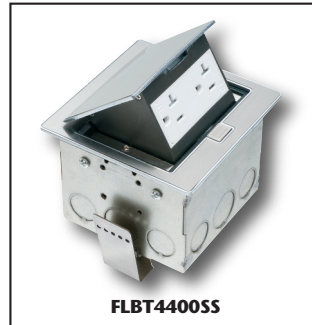

## with Stainless Steel Trapdoor Covers

FLBT4400USS

FLBT4400GSS

FLBT4400USS

w/ UL Listed 20A decorator-style TR receptacle and (2) USB ports

FLBT4400GSS

w/ UL Listed 20A decorator-style **Weather Resistant** GFCI receptacle