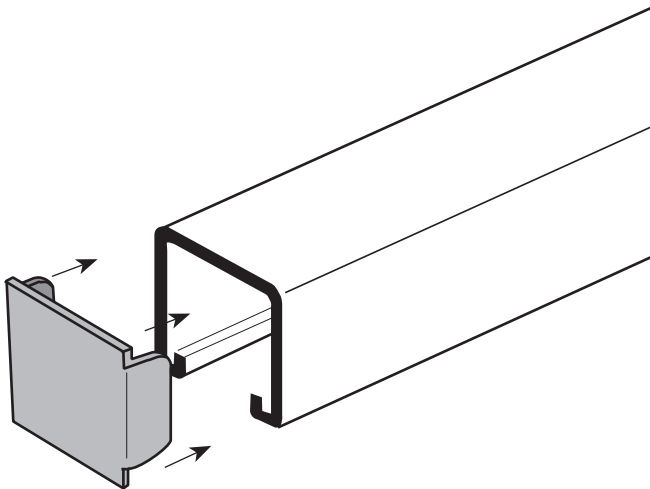

FS-5920-W 13#/Cpc
WIREWAY END CAP FOR FS-200 CHANNEL

For FS-200 Channel

FS-5940-1/2" END CAP WITH 1/2" KNOCKOUT
26# / Cpc

FS-5940-3/4" END CAP WITH 3/4" KNOCKOUT
26# / Cpc

FS-5940 Series

FS-5910 SINGLE PIECE END CAP FOR FS-100 CHANNEL
15# / Cpc

FS-5915 SINGLE PIECE END CAP FOR FS-150 CHANNEL
6# / Cpc

FS-5920 SINGLE PIECE END CAP FOR FS-200 CHANNEL
5# / Cpc

FS-5921 SINGLE PIECE END CAP FOR FS-210 CHANNEL
5# / Cpc

FS-5933 SINGLE PIECE END CAP FOR FS-300 CHANNEL
4# / Cpc