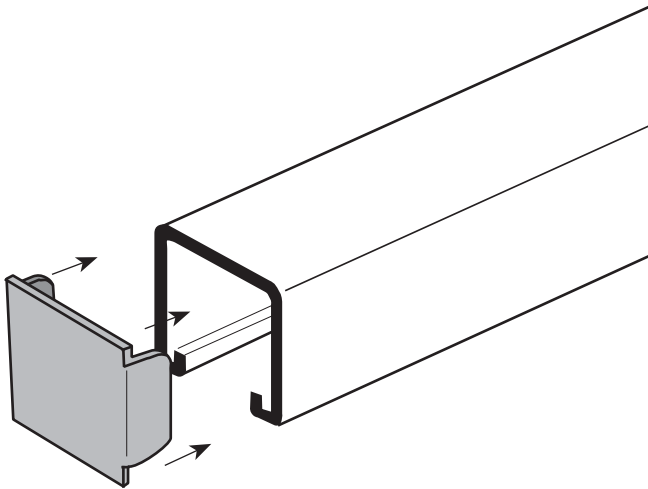

FS-5920-W 13#/Cpc
WIREWAY END CAP FOR FS-200 CHANNEL

For FS-200 Channel

FS-5940-1/2" END CAP WITH 1/2" KNOCKOUT
26# / Cpc

FS-5940-3/4" END CAP WITH 3/4" KNOCKOUT
26# / Cpc

FS-5940 Series

FS-5910 SINGLE PIECE END CAP FOR FS-100 CHANNEL
15# / Cpc

FS-5915 SINGLE PIECE END CAP FOR FS-150 CHANNEL
6# / Cpc

FS-5920 SINGLE PIECE END CAP FOR FS-200 CHANNEL
5# / Cpc

FS-5921 SINGLE PIECE END CAP FOR FS-210 CHANNEL
5# / Cpc

FS-5933 SINGLE PIECE END CAP FOR FS-300 CHANNEL
4# / Cpc