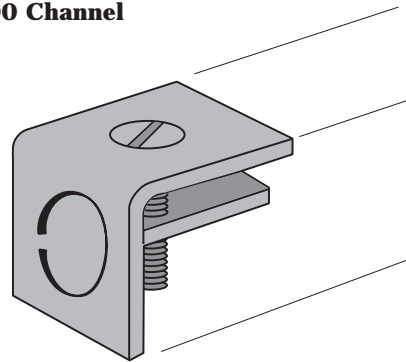

FS-5920-W 13#/Cpc
WIREWAY END CAP FOR FS-200 CHANNEL

For FS-200 Channel

FS-5940-1/2" END CAP WITH 1/2" KNOCKOUT
26# / Cpc

FS-5940-3/4" END CAP WITH 3/4" KNOCKOUT
26# / Cpc

FS-5940 Series

FS-5910 SINGLE PIECE END CAP FOR FS-100 CHANNEL
15# / Cpc

FS-5915 SINGLE PIECE END CAP FOR FS-150 CHANNEL
6# / Cpc

FS-5920 SINGLE PIECE END CAP FOR FS-200 CHANNEL
5# / Cpc

FS-5921 SINGLE PIECE END CAP FOR FS-210 CHANNEL
5# / Cpc

FS-5933 SINGLE PIECE END CAP FOR FS-300 CHANNEL
4# / Cpc