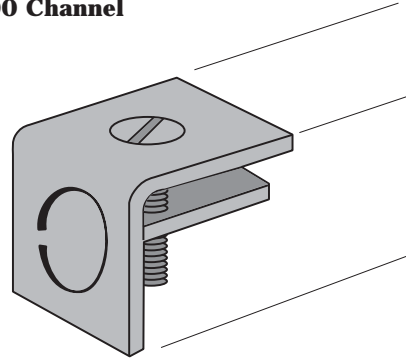

FS-5954 ANCHOR END CAP FOR FS-400 CHANNEL
21# / Cpc

PLASTIC END CAPS FOR SECTIONS

Part No.	Color	Channel Size	#/Cpc
FS-5960-1W	White	FS-100	5
FS-5960-15B	Black	FS-150	5
FS-5960-2BL	Blue	FS-200	4
FS-5960-2R	Red	FS-200	4
FS-5960-2W	White	FS-200	4
FS-5960-2Y	Yellow	FS-200	4
FS-5960-2BR	Brown	FS-200	4
FS-5960-2B	Black	FS-200	4
FS-5960-5R	Red	FS-500	4
FS-5960-5W	White	FS-500	4
FS-5960-7B	Black	FS-700	2

Also Available in Other Standard Strut Sizes

FS-5920-W 13#/Cpc
WIREWAY END CAP FOR FS-200 CHANNEL

For FS-200 Channel

FS-5940-1/2" END CAP WITH 1/2" KNOCKOUT
26# / Cpc

FS-5940-3/4" END CAP WITH 3/4" KNOCKOUT
26# / Cpc