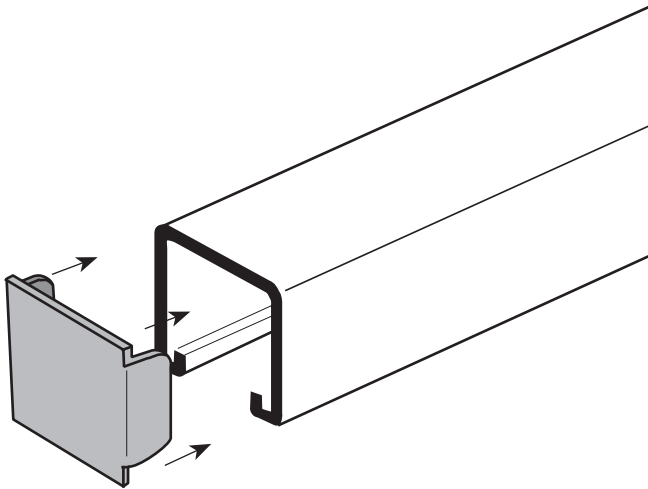

FS-5910 SINGLE PIECE END CAP FOR FS-100 CHANNEL
15# / Cpc

FS-5915 SINGLE PIECE END CAP FOR FS-150 CHANNEL
6# / Cpc

FS-5920 SINGLE PIECE END CAP FOR FS-200 CHANNEL
5# / Cpc

FS-5921 SINGLE PIECE END CAP FOR FS-210 CHANNEL
5# / Cpc

FS-5933 SINGLE PIECE END CAP FOR FS-300 CHANNEL
4# / Cpc

FS-5934 SINGLE PIECE END CAP FOR FS-400 CHANNEL
4# / Cpc

FS-5935 SINGLE PIECE END CAP FOR FS-500 AND FS-450 CHANNEL
4# / Cpc

FS-5910 thru FS-5935