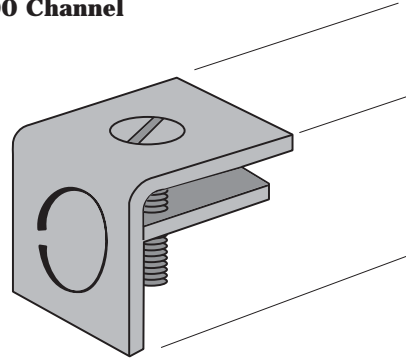

FS-5920-W 13#/Cpc
WIREWAY END CAP FOR FS-200 CHANNEL

For FS-200 Channel

FS-5940-1/2" END CAP WITH 1/2" KNOCKOUT
26# / Cpc

FS-5940-3/4" END CAP WITH 3/4" KNOCKOUT
26# / Cpc

FS-5940 Series

FS-5910 SINGLE PIECE END CAP FOR FS-100 CHANNEL
15# / Cpc

FS-5915 SINGLE PIECE END CAP FOR FS-150 CHANNEL
6# / Cpc

FS-5920 SINGLE PIECE END CAP FOR FS-200 CHANNEL
5# / Cpc

FS-5921 SINGLE PIECE END CAP FOR FS-210 CHANNEL
5# / Cpc

FS-5933 SINGLE PIECE END CAP FOR FS-300 CHANNEL
4# / Cpc