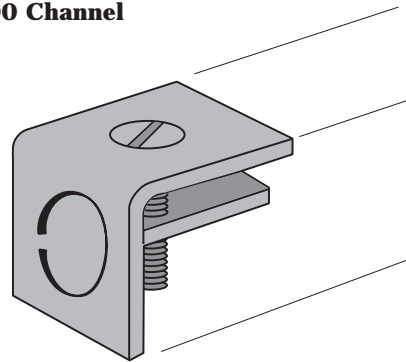

FS-5920-W 13#/Cpc
WIREWAY END CAP FOR FS-200 CHANNEL

For FS-200 Channel

FS-5940-1/2" END CAP WITH 1/2" KNOCKOUT
26# / Cpc

FS-5940-3/4" END CAP WITH 3/4" KNOCKOUT
26# / Cpc

FS-5940 Series

FS-5910 SINGLE PIECE END CAP FOR FS-100 CHANNEL
15# / Cpc

FS-5915 SINGLE PIECE END CAP FOR FS-150 CHANNEL
6# / Cpc

FS-5920 SINGLE PIECE END CAP FOR FS-200 CHANNEL
5# / Cpc

FS-5921 SINGLE PIECE END CAP FOR FS-210 CHANNEL
5# / Cpc

FS-5933 SINGLE PIECE END CAP FOR FS-300 CHANNEL
4# / Cpc

FS-5934 SINGLE PIECE END CAP FOR FS-400 CHANNEL
4# / Cpc

FS-5935 SINGLE PIECE END CAP FOR FS-500 AND FS-450 CHANNEL
4# / Cpc

FS-5910 thru FS-5935

FS-5952 ANCHOR END CAP FOR FS-200 CHANNEL
21# / Cpc

FS-5953 ANCHOR END CAP FOR FS-300 CHANNEL
21# / Cpc