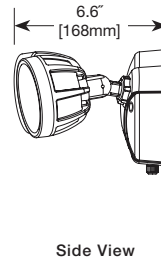

DUSK TO DAWN