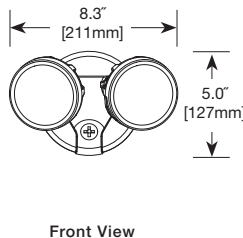

DESCRIPTION

The ALL-PRO™ LED Outdoor Security series is designed to provide superior security with the sustainability of LED Technology. Designed to be a direct replacement for traditional halogen and incandescent fixtures, these round low profile LED floodlights pack high performance into a small package. These fixtures are available in Flood, Motion and Dusk to Dawn configurations, and are made with durable die-cast aluminum.

Catalog #		Type
Project		
Comments		Date
Prepared by		

SPECIFICATION FEATURES

Construction

- Durable die-cast aluminum housing suitable for wet locations
- Powder coated bronze or white finish
- High reflectance polycarbonate reflector for maximum LED light output
- Tool-less head and motion sensor adjustment
- Tempered glass lens
- Suitable for wall or eave mounting using recessed junction box

Electrical

- 120VAC, 60Hz
- Maintenance-free LEDs with 50,000 hours of life
- Fixture operating temperature range from -30°C to 40°C
- UL and CUL listed for wet locations
- External supply wiring 75°C minimum

Motion Configuration

- Motion sensor detects motion 180° up to 70 feet
- Adjustable motion timer from 1 to 12 minutes

- Integral photocell prevents lights from turning on with motion during daylight hours
- Manual override allows fixture to operate as a standard floodlight at night for 6 hours

Optics

- Precision optics for maximum efficiency
- 5000K color temperature
- 1600 Lumens

Warranty

- 5 year limited warranty

LED TWIN ROUND SERIES

DIMENSIONS

MOTION

DUSK TO DAWN

FLOOD

MOUNTING

ORDERING INFORMATION