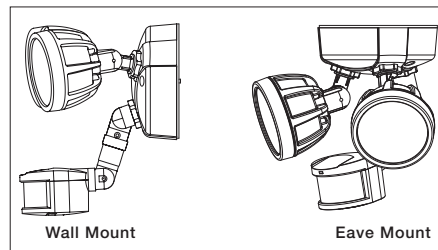

MOUNTING

ORDERING INFORMATION

Catalog Number	Product Description
MST18R17L	Bronze Twin LED with 180° Motion Sensor
MST18R17W	White Twin LED with 180° Motion Sensor
FTR1740L	Bronze Twin LED Floodlight
FTR1740LW	White Twin LED Floodlight
FTR1740LPC	Bronze Twin LED Floodlight with integrated photo control
FTR1740LPCW	White Twin LED Floodlight with integrated photo control

Innovation you can rely on™

Sustainable Design

CERTIFICATION DATA

UL/CUL Wet Location Listed
Lighting Facts® Approved

TECHNICAL DATA

120V only
-30°C to 40°C Temperature Rating
External Supply Wiring 75° Minimum
Wall and Eave Mount