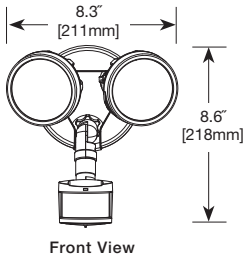

LED TWIN ROUND SERIES

DIMENSIONS

MOTION