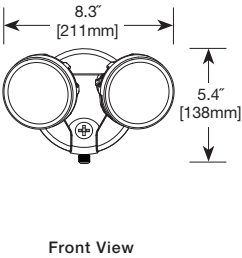

DUSK TO DAWN