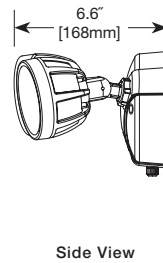

DUSK TO DAWN