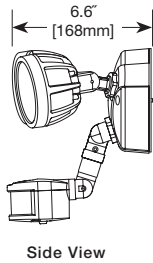

LED TWIN ROUND SERIES

DIMENSIONS

MOTION