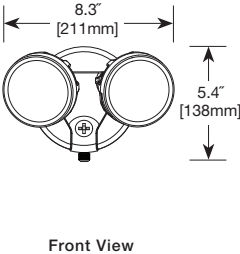

FLOOD

MOUNTING

ORDERING INFORMATION

Catalog Number	Product Description
MST18R17L	Bronze Twin LED with 180° Motion Sensor
MST18R17W	White Twin LED with 180° Motion Sensor
FTR1740L	Bronze Twin LED Floodlight
FTR1740LW	White Twin LED Floodlight
FTR1740LPC	Bronze Twin LED Floodlight with integrated photo control
FTR1740LPCW	White Twin LED Floodlight with integrated photo control