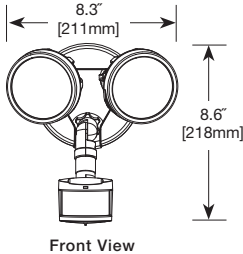

LED TWIN ROUND SERIES

DIMENSIONS

MOTION