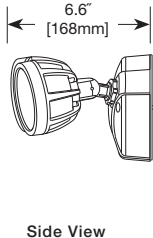

DESCRIPTION

The ALL-PRO™ LED Outdoor Security series is designed to provide superior security with the sustainability of LED Technology. Designed to be a direct replacement for traditional halogen and incandescent fixtures, these round low profile LED floodlights pack high performance into a small package. These fixtures are available in Flood, Motion and Dusk to Dawn configurations, and are made with durable die-cast aluminum.

Catalog #		Type
Project		
Comments		Date
Prepared by		

SPECIFICATION FEATURES

Construction

- Durable die-cast aluminum housing suitable for wet locations
- Powder coated bronze or white finish
- High reflectance polycarbonate reflector for maximum LED light output
- Tool-less head and motion sensor adjustment
- Tempered glass lens
- Suitable for wall or eave mounting using recessed junction box

Electrical

- 120VAC, 60Hz
- Maintenance-free LEDs with 50,000 hours of life
- Fixture operating temperature range from -30°C to 40°C
- UL and CUL listed for wet locations
- External supply wiring 75°C minimum

Motion Configuration

- Motion sensor detects motion 180° up to 70 feet
- Adjustable motion timer from 1 to 12 minutes

- Integral photocell prevents lights from turning on with motion during daylight hours
- Manual override allows fixture to operate as a standard floodlight at night for 6 hours

Optics

- Precision optics for maximum efficiency
- 5000K color temperature
- 1600 Lumens

Warranty

- 5 year limited warranty

LED TWIN ROUND SERIES

DIMENSIONS

MOTION

DUSK TO DAWN

FLOOD

MOUNTING

ORDERING INFORMATION