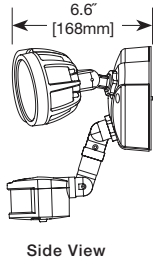

LED TWIN ROUND SERIES

DIMENSIONS

MOTION