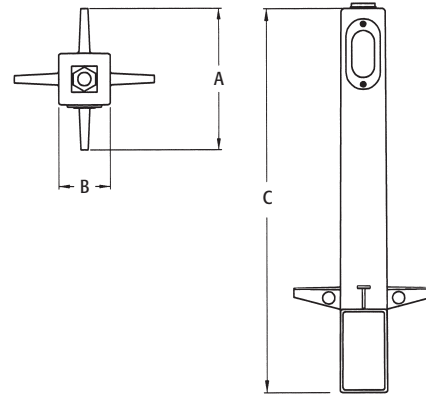

19.5" Low-Profile Support Just for Outdoor Light Fixtures

Comes complete with...

Access panel cover, gasket, installed 3/4" x 1/2" NPT metal grounding bushing and locknut with copper ground wire for fixture installation.

For use with light fixtures exclusively. Accommodates most fixture styles. UV rated plastic for long outdoor life. Four non-chipping colors.

FEATURES AND BENEFITS

- Molded-in color is permanent—unlike painted posts where lawn equipment chips the color off
- Streamline design...one of our most competitively priced 19.5" Gard-N-Posts
- Removable 1/2" KO in cover for photocell installation
- Metal bushing with ground wire for 2- or 3-wire fixtures
- Resists damage from lawn equipment height! When assembling the Extender with GP37 (see J-5) use standard PVC cement.

CATALOG NUMBER	UPC/DCI/NAED MFG #018997	DESCRIPTION	UNIT PKG	STD PKG	DIM A	DIM B	DIM C
GPL19B	77000	Black	1	6	7.125	2.250	19.500
GPL19BR	77001	Bronze	1	6	7.125	2.250	19.500
GPL19G	77002	Green	1	6	7.125	2.250	19.500
GPL19W	77003	White	1	6	7.125	2.250	19.500

PATENTED.