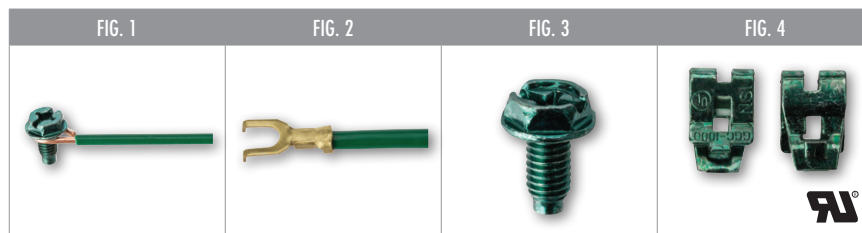

GROUNDING

Grounding Connectors

Grounding Pigtails (for solid & stranded wire) & Clips
PG, GGC, GSH, GSC Series

FEATURES

Solid Pigtails With Screws

- Pigtails are insulated conductors supplied with an attached ground screw on one end and the insulation stripped back one inch on the other end.
- Meets NEC requirements.

Stranded With Ring & Spade

- Supplied with a spade terminal on one end and a ring terminal with a captive green-dyed screw on the other end.
- 65 strand #12 AWG and 41 strand #14 AWG for maximum flexibility.

CAT. NO.	FIG. NO.	DESCRIPTION	STD. CTN. QTY.
PG14C	1	6.5 Inch 14 AWG Solid With Combo Screw - Green	50
PG12C	1	6.5 Inch 12 AWG Solid With Combo Screw - Green	50
PG12C-8	1	8 Inch 12 AWG Solid With Combo Screw - Green	50
PG14SC	2	8 Inch 14 AWG (41W) Stranded With Combo Slotted Screw	50
PG12SC	2	8 Inch 12 AWG (65W) Stranded With Combo Slotted Screw	50
GSH	3	Hex Head Green Grounding Screw	100
GSC	3	Combo Slotted Hex Screw	100
GGC-1000	4	Green Grounding Clips	100

- Pigtails are insulated conductors supplied with an attached ground screw on one end and the insulation stripped back one inch on the other end.
- Meets NEC requirements.

Stranded With Ring & Spade

- Supplied with a spade terminal on one end and a ring terminal with a captive green-dyed screw on the other end.
- 65 strand #12 AWG and 41 strand #14 AWG for maximum flexibility.