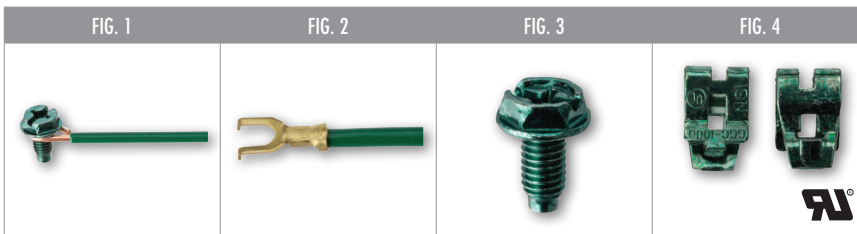

GROUNDING

Grounding Connectors

Grounding Pigtails (for solid & stranded wire) & Clips
PG, GGC, GSH, GSC Series

FEATURES

Solid Pigtails With Screws

- Pigtails are insulated conductors supplied with an attached ground screw on one end and the insulation stripped back one inch on the other end.
- Meets NEC requirements.

Stranded With Ring & Spade

- Supplied with a spade terminal on one end and a ring terminal with a captive green-dyed screw on the other end.
- 65 strand #12 AWG and 41 strand #14 AWG for maximum flexibility.

CAT. NO.	FIG. NO.	DESCRIPTION	STD. CTN. QTY.
PG14C	1	6.5 Inch 14 AWG Solid With Combo Screw - Green	50
PG12C	1	6.5 Inch 12 AWG Solid With Combo Screw - Green	50
PG12C-8	1	8 Inch 12 AWG Solid With Combo Screw - Green	50
PG14SC	2	8 Inch 14 AWG (41W) Stranded With Combo Slotted Screw	50
PG12SC	2	8 Inch 12 AWG (65W) Stranded With Combo Slotted Screw	50
GSH	3	Hex Head Green Grounding Screw	100
GSC	3	Combo Slotted Hex Screw	100
GGC-1000	4	Green Grounding Clips	100

- Pigtails are insulated conductors supplied with an attached ground screw on one end and the insulation stripped back one inch on the other end.
- Meets NEC requirements.

Stranded With Ring & Spade

- Supplied with a spade terminal on one end and a ring terminal with a captive green-dyed screw on the other end.
- 65 strand #12 AWG and 41 strand #14 AWG for maximum flexibility.