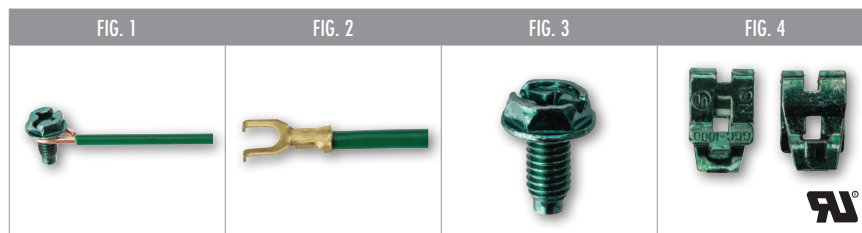

Stranded With Ring & Spade

- Supplied with a spade terminal on one end and a ring terminal with a captive green-dyed screw on the other end.
- 65 strand #12 AWG and 41 strand #14 AWG for maximum flexibility.

CAT. NO.	FIG. NO.	DESCRIPTION	STD. CTN. QTY.
PG14C	1	6.5 Inch 14 AWG Solid With Combo Screw - Green	50
PG12C	1	6.5 Inch 12 AWG Solid With Combo Screw - Green	50
PG12C-8	1	8 Inch 12 AWG Solid With Combo Screw - Green	50
PG14SC	2	8 Inch 14 AWG (41W) Stranded With Combo Slotted Screw	50
PG12SC	2	8 Inch 12 AWG (65W) Stranded With Combo Slotted Screw	50
GSH	3	Hex Head Green Grounding Screw	100
GSC	3	Combo Slotted Hex Screw	100
GGC-1000	4	Green Grounding Clips	100

GROUNDING

Scan QR code
for mobile access to
Grounding drawings.

GROUNDING

Grounding Connectors

Grounding Pigtails (for solid & stranded wire) & Clips
PG, GGC, GSH, GSC Series

FEATURES

Solid Pigtails With Screws

- Pigtails are insulated conductors supplied with an attached ground screw on one end and the insulation stripped back one inch on the other end.
- Meets NEC requirements.

Stranded With Ring & Spade

- Supplied with a spade terminal on one end and a ring terminal with a captive green-dyed screw on the other end.
- 65 strand #12 AWG and 41 strand #14 AWG for maximum flexibility.