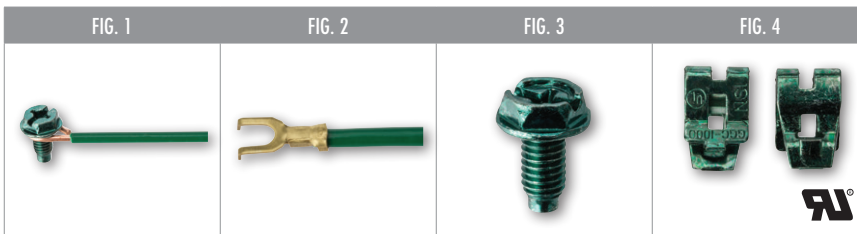

Stranded With Ring & Spade

- Supplied with a spade terminal on one end and a ring terminal with a captive green-dyed screw on the other end.
- 65 strand #12 AWG and 41 strand #14 AWG for maximum flexibility.

CAT. NO.	FIG. NO.	DESCRIPTION	STD. CTN. QTY.
PG14C	1	6.5 Inch 14 AWG Solid With Combo Screw - Green	50
PG12C	1	6.5 Inch 12 AWG Solid With Combo Screw - Green	50
PG12C-8	1	8 Inch 12 AWG Solid With Combo Screw - Green	50
PG14SC	2	8 Inch 14 AWG (41W) Stranded With Combo Slotted Screw	50
PG12SC	2	8 Inch 12 AWG (65W) Stranded With Combo Slotted Screw	50
GSH	3	Hex Head Green Grounding Screw	100
GSC	3	Combo Slotted Hex Screw	100
GGC-1000	4	Green Grounding Clips	100

GROUNDING

Scan QR code
for mobile access to
Grounding drawings.

GROUNDING

Grounding Connectors

Grounding Pigtails (for solid & stranded wire) & Clips
PG, GGC, GSH, GSC Series

FEATURES

Solid Pigtails With Screws

- Pigtails are insulated conductors supplied with an attached ground screw on one end and the insulation stripped back one inch on the other end.
- Meets NEC requirements.

Stranded With Ring & Spade

- Supplied with a spade terminal on one end and a ring terminal with a captive green-dyed screw on the other end.
- 65 strand #12 AWG and 41 strand #14 AWG for maximum flexibility.